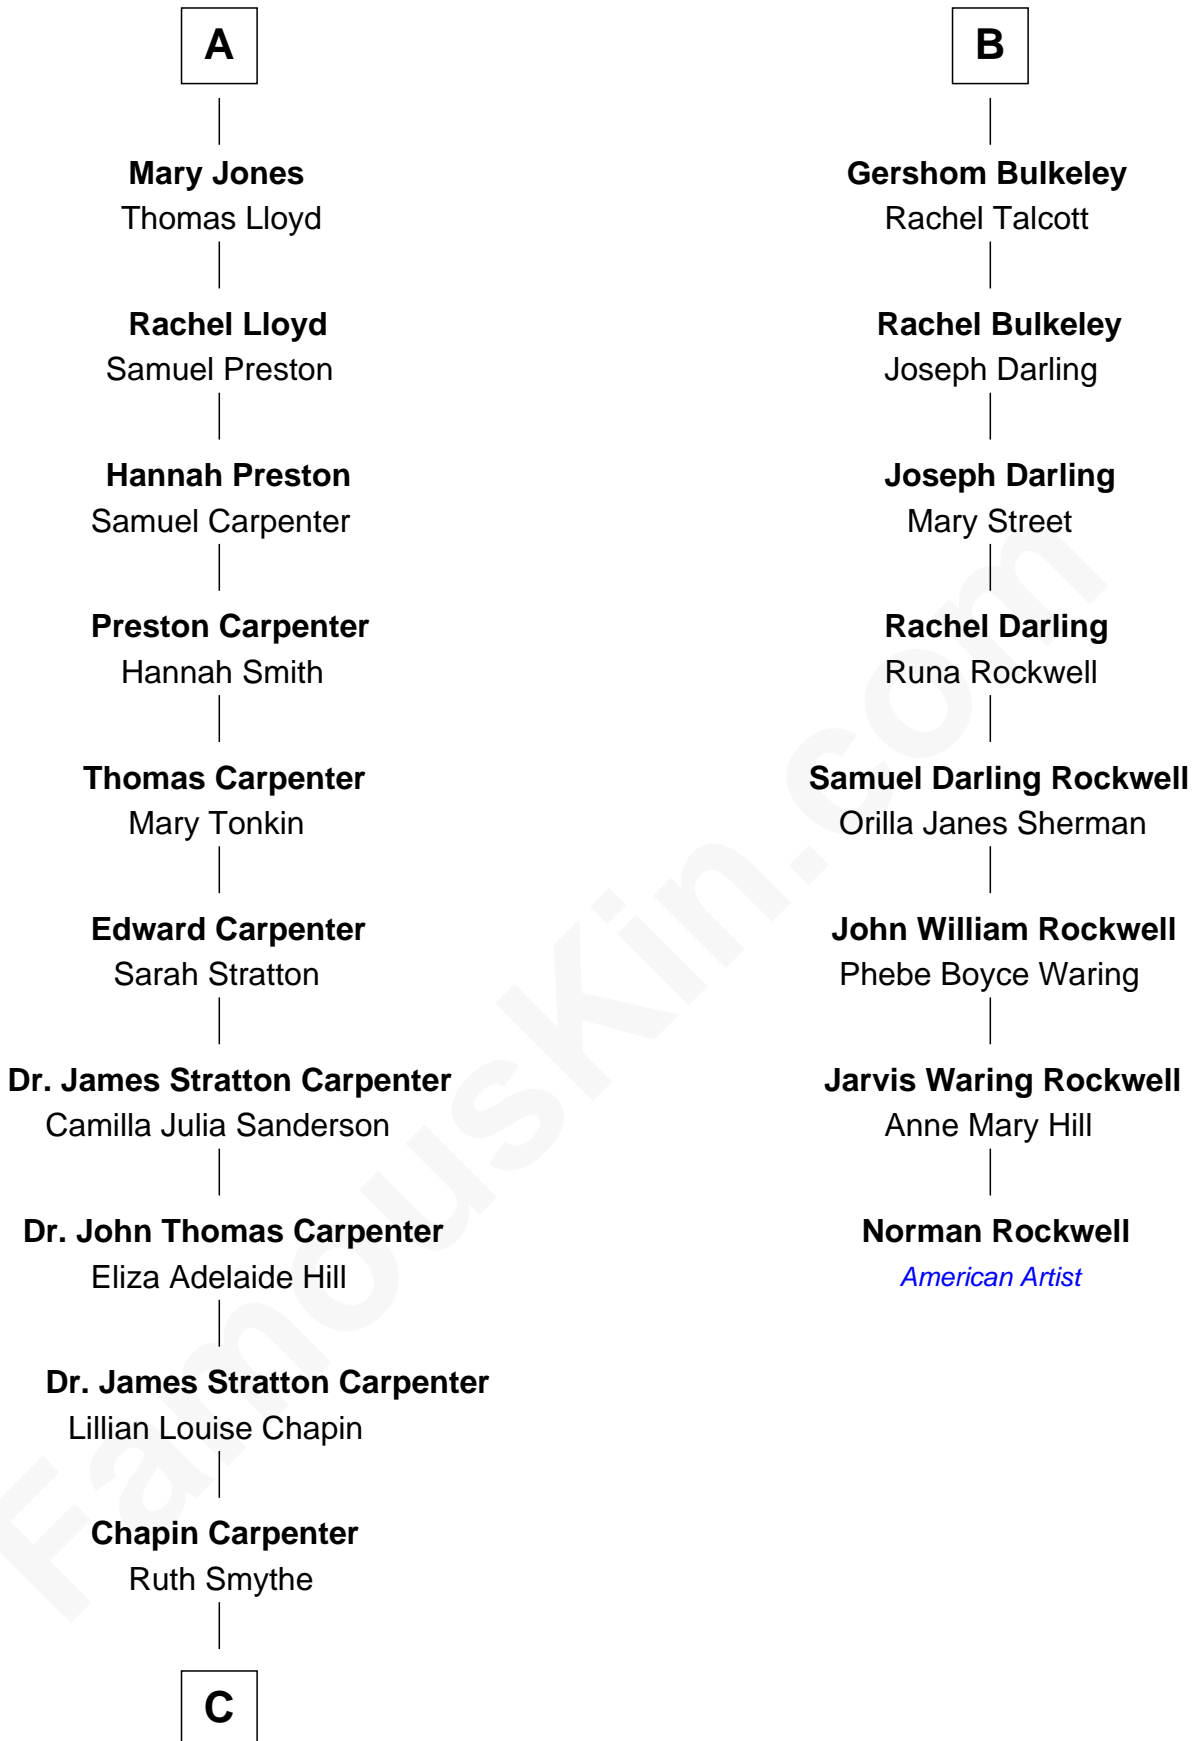

FamousKin.com
Relationship Chart of
Mary Chapin Carpenter
Singer and Songwriter

14th cousin 4 times removed of
Norman Rockwell
American Artist

Sir Robert Corbet
 Margaret - - - - -

C

—
Chapin Carpenter
Mary Bowie Robertson

—
Mary Chapin Carpenter
Singer and Songwriter

FamousKin.com