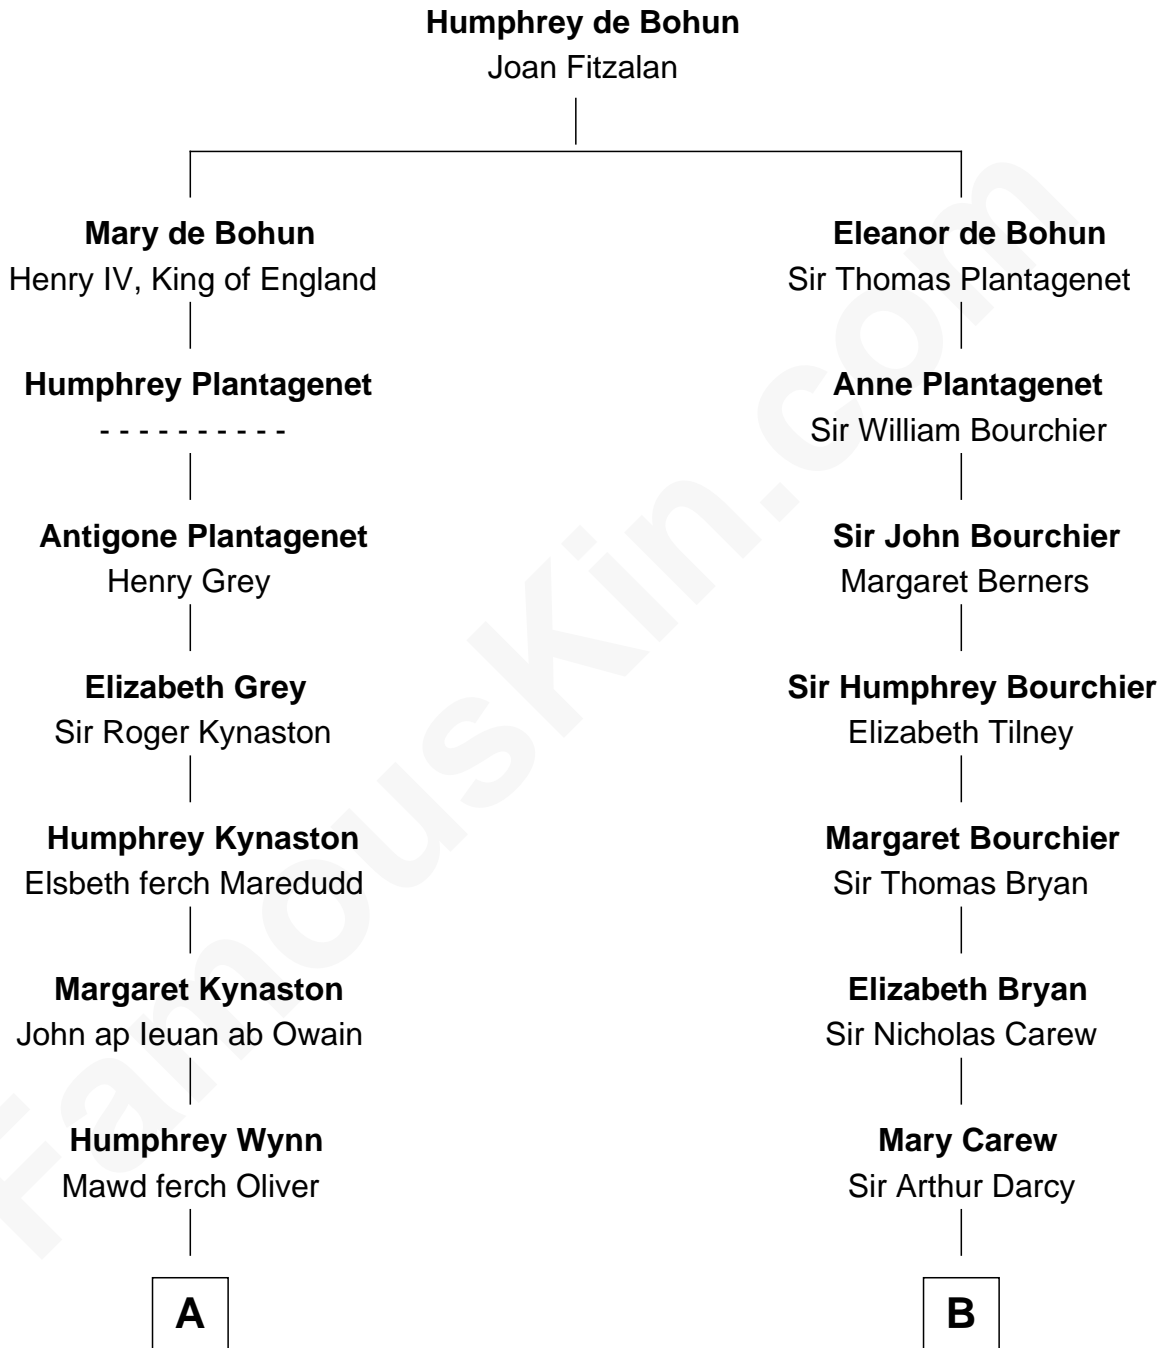

**FamousKin.com**  
**Relationship Chart of**  
**Mary Chapin Carpenter**  
*Singer and Songwriter*

**18th cousin 2 times removed of**  
**Norman Rockwell**  
*American Artist*

FamousKin.com