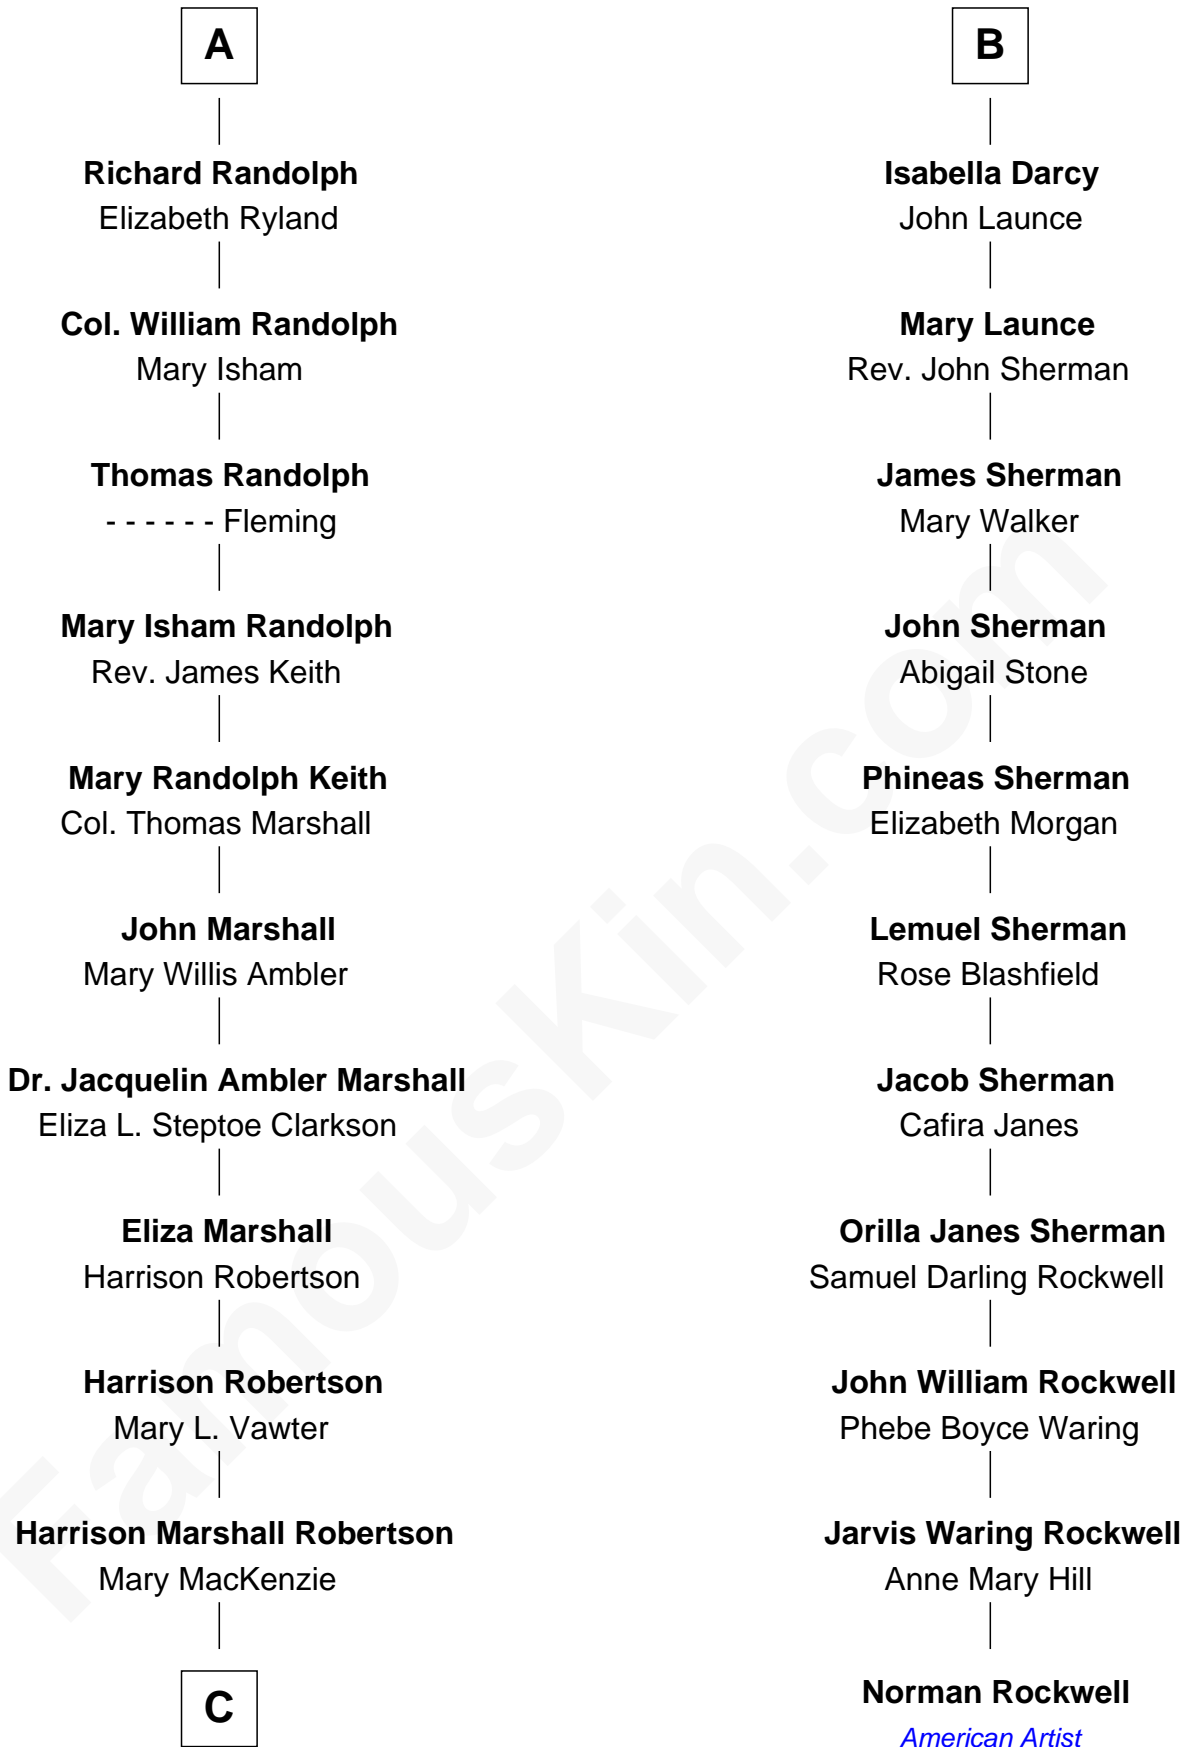

FamousKin.com
Relationship Chart of
Mary Chapin Carpenter
Singer and Songwriter

17th cousin 1 time removed of
Norman Rockwell
American Artist

C

—
Mary Bowie Robertson

Chapin Carpenter

—
Mary Chapin Carpenter

Singer and Songwriter

FamousKin.com