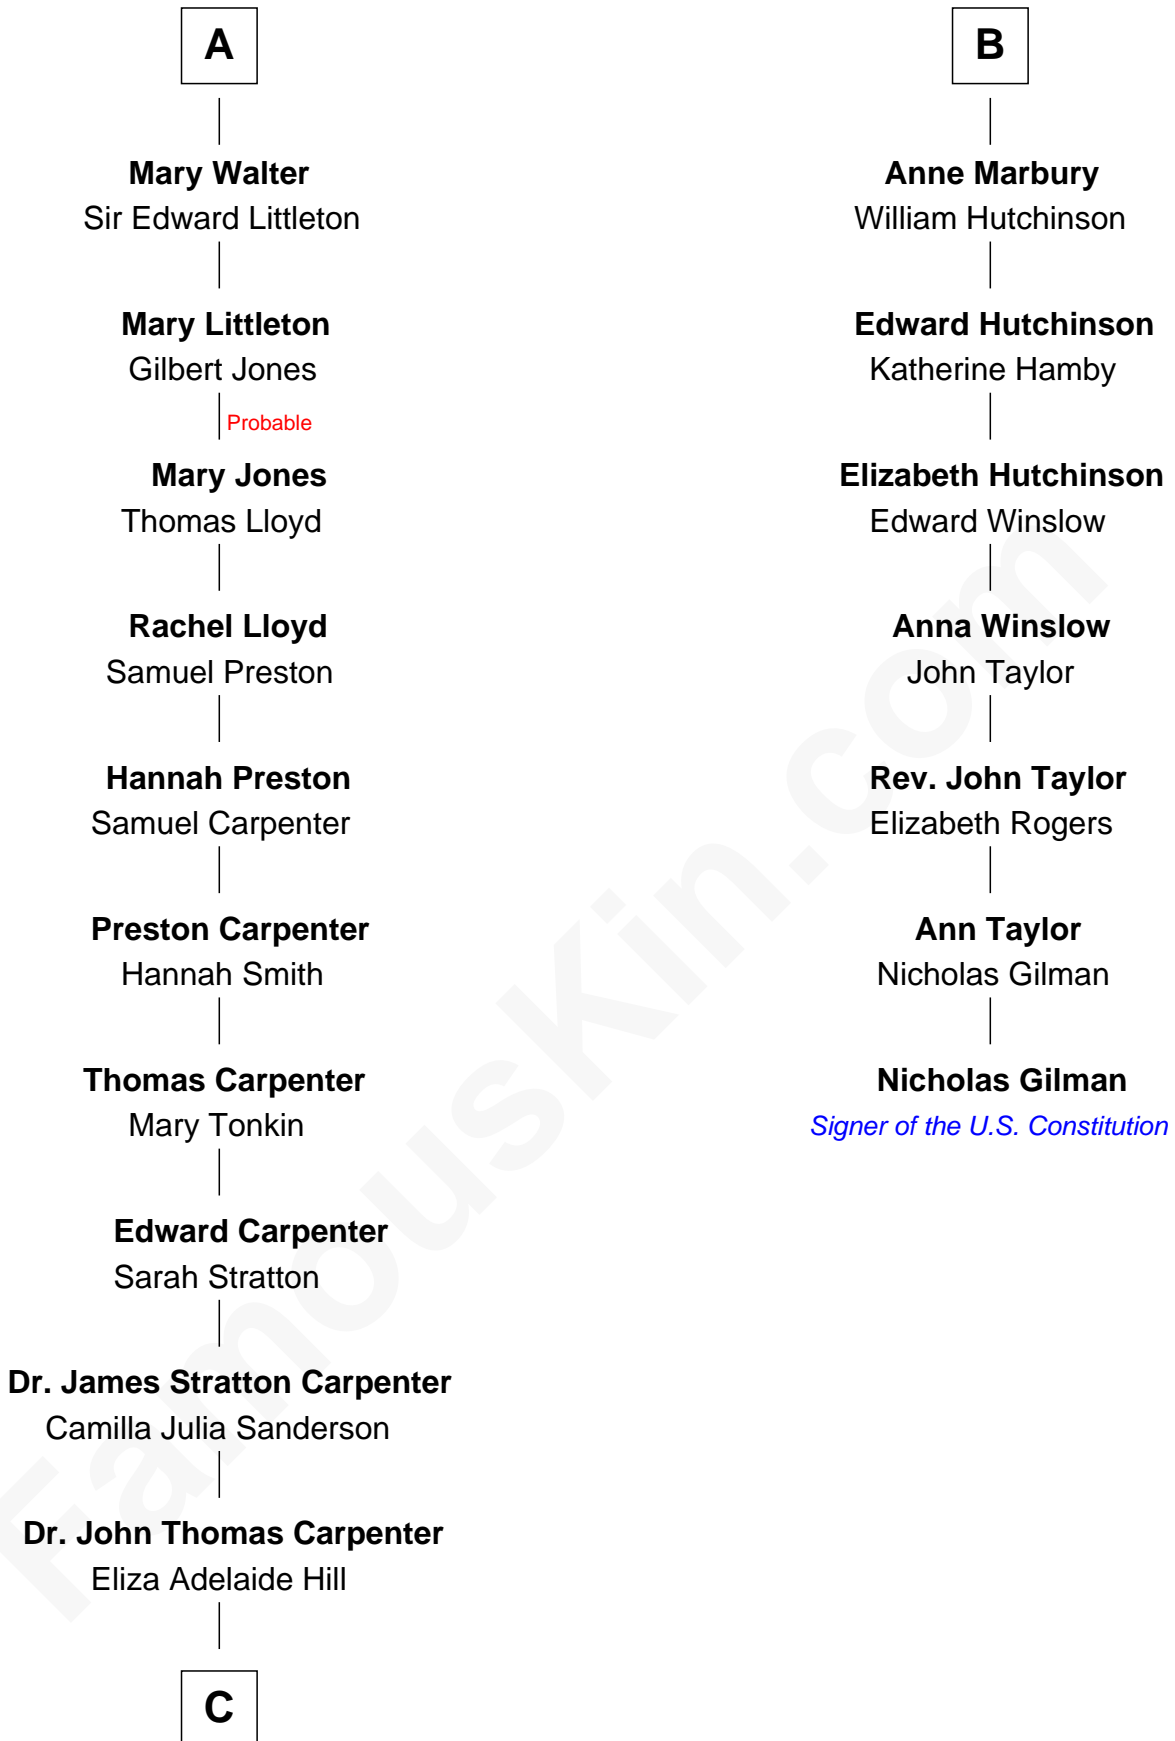

FamousKin.com
Relationship Chart of
Mary Chapin Carpenter
Singer and Songwriter

13th cousin 7 times removed of

Nicholas Gilman
Signer of the U.S. Constitution

C

—
Dr. James Stratton Carpenter

Lillian Louise Chapin