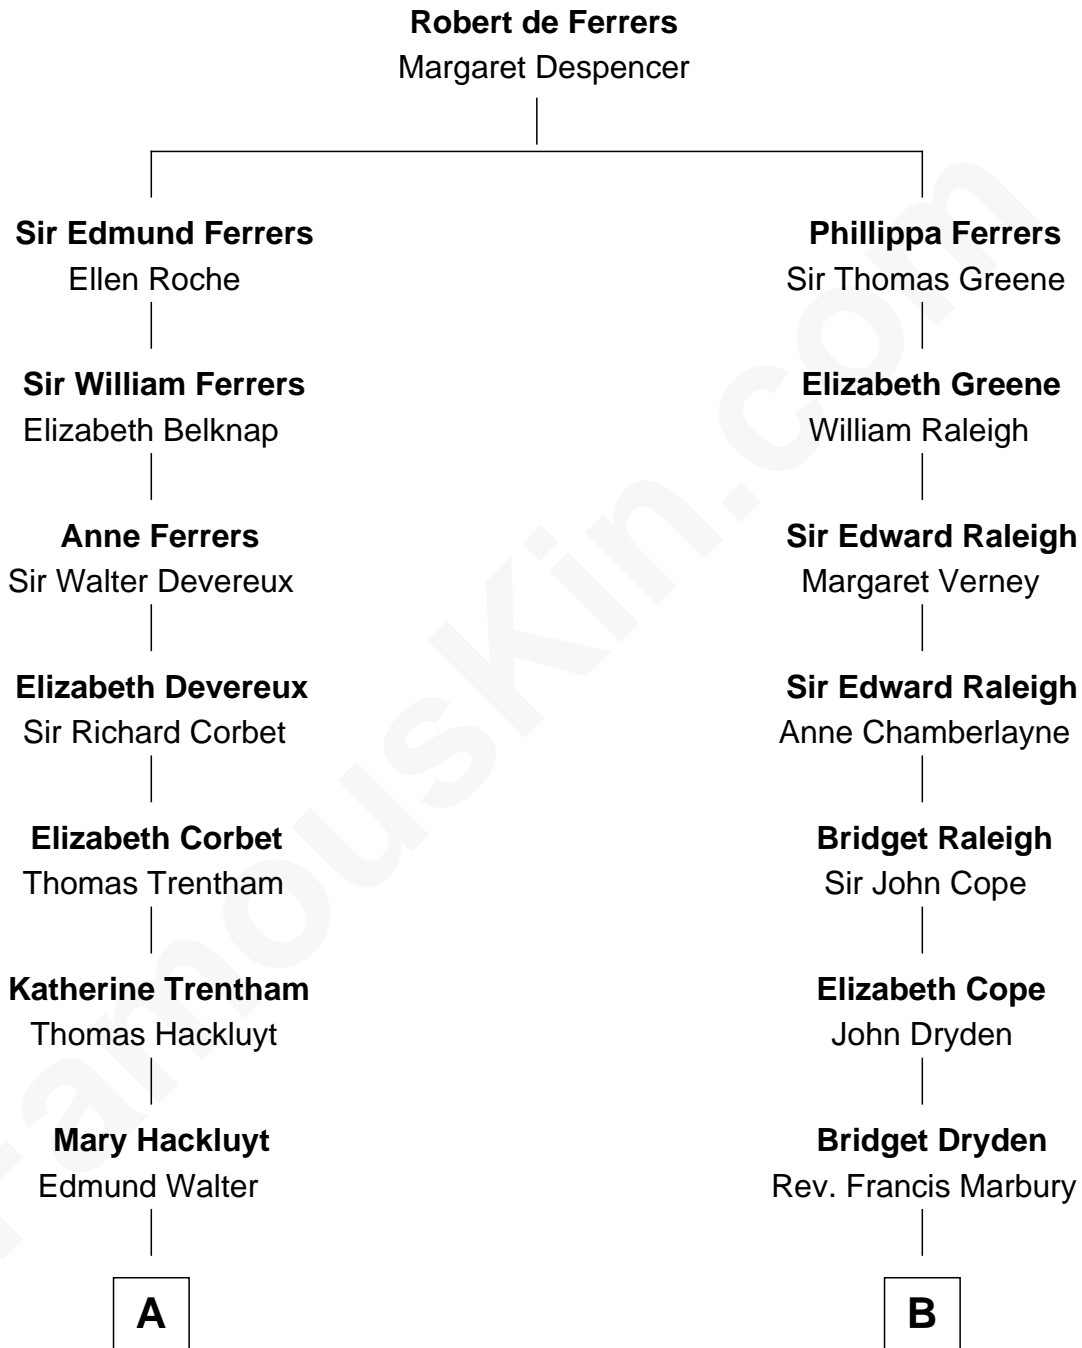

FamousKin.com
Relationship Chart of
Mary Chapin Carpenter
Singer and Songwriter

13th cousin 7 times removed of

Nicholas Gilman
Signer of the U.S. Constitution

C

—
Dr. James Stratton Carpenter

Lillian Louise Chapin