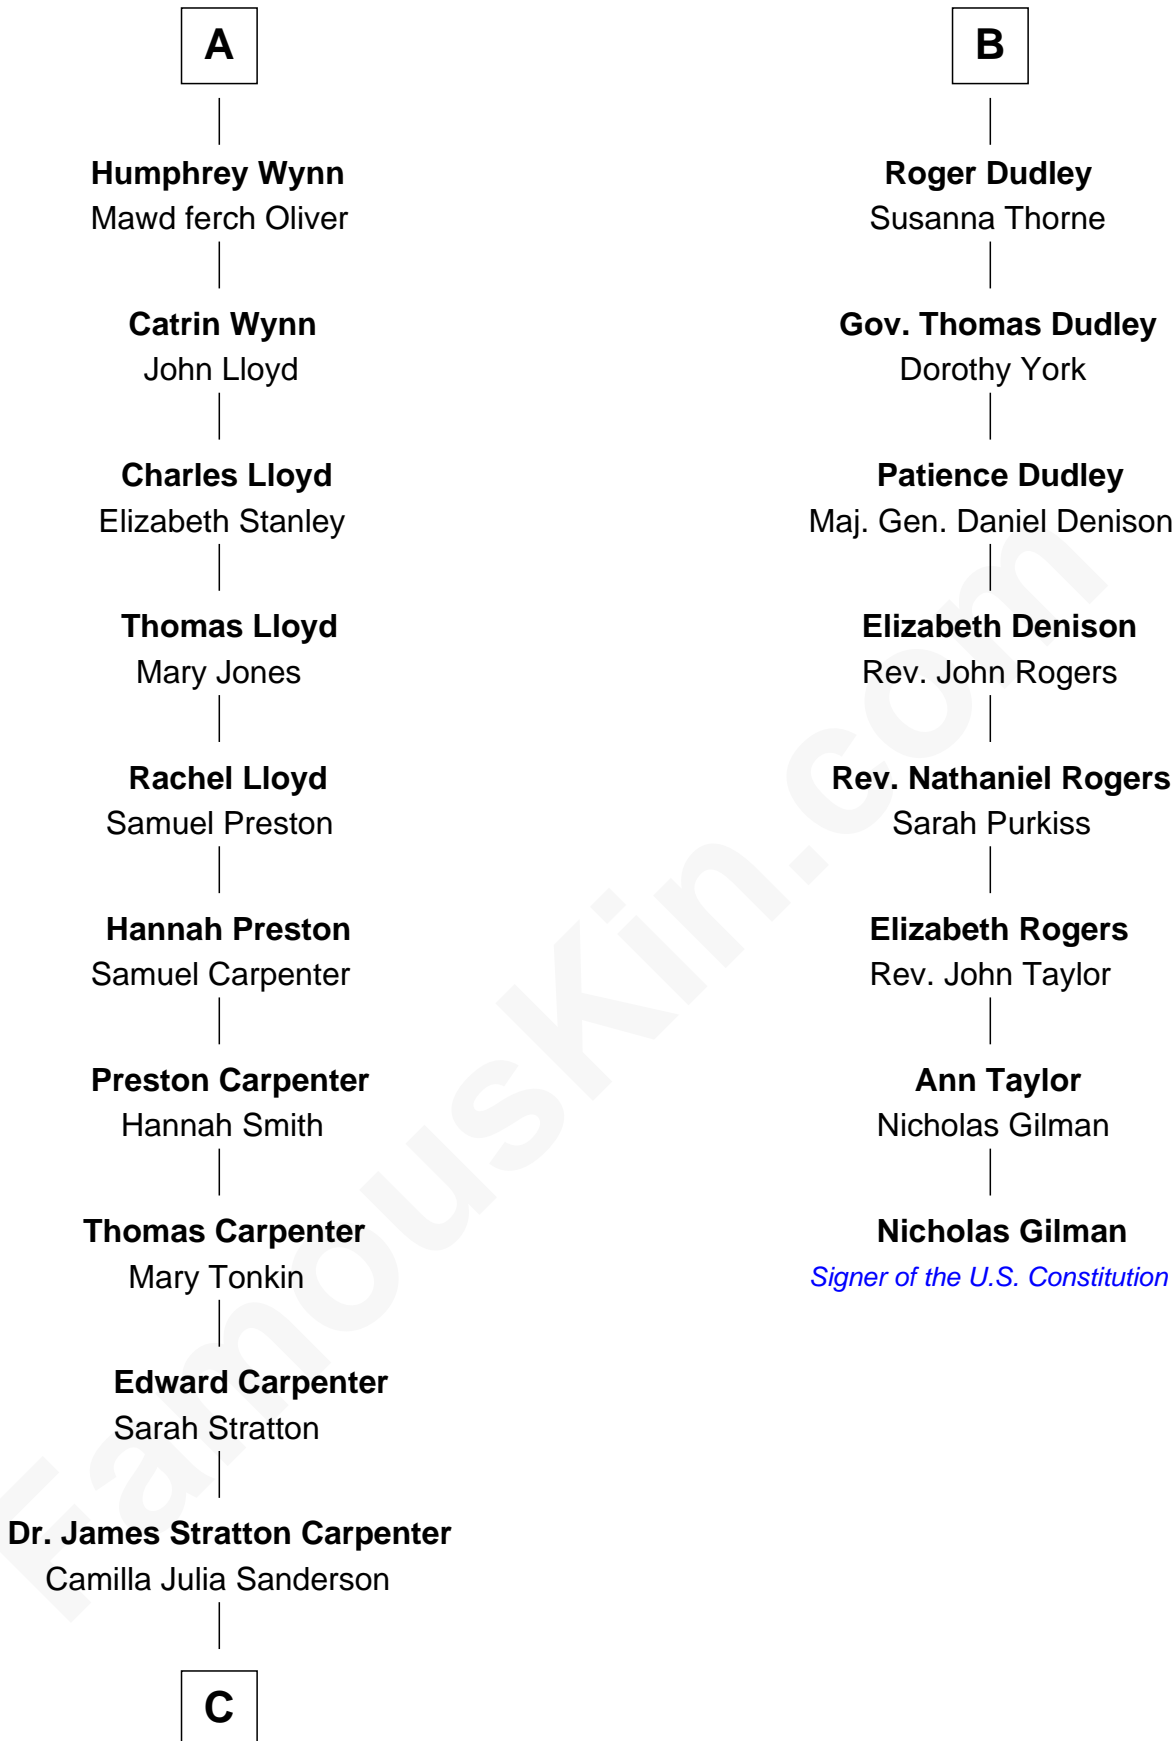

**FamousKin.com**  
**Relationship Chart of**  
**Mary Chapin Carpenter**  
*Singer and Songwriter*

**14th cousin 7 times removed of**  
**Nicholas Gilman**  
*Signer of the U.S. Constitution*

**C**

—  
**Dr. John Thomas Carpenter**

Eliza Adelaide Hill

—  
**Dr. James Stratton Carpenter**

Lillian Louise Chapin

—  
**Chapin Carpenter**

Ruth Smythe

—  
**Chapin Carpenter**

Mary Bowie Robertson

—  
**Mary Chapin Carpenter**