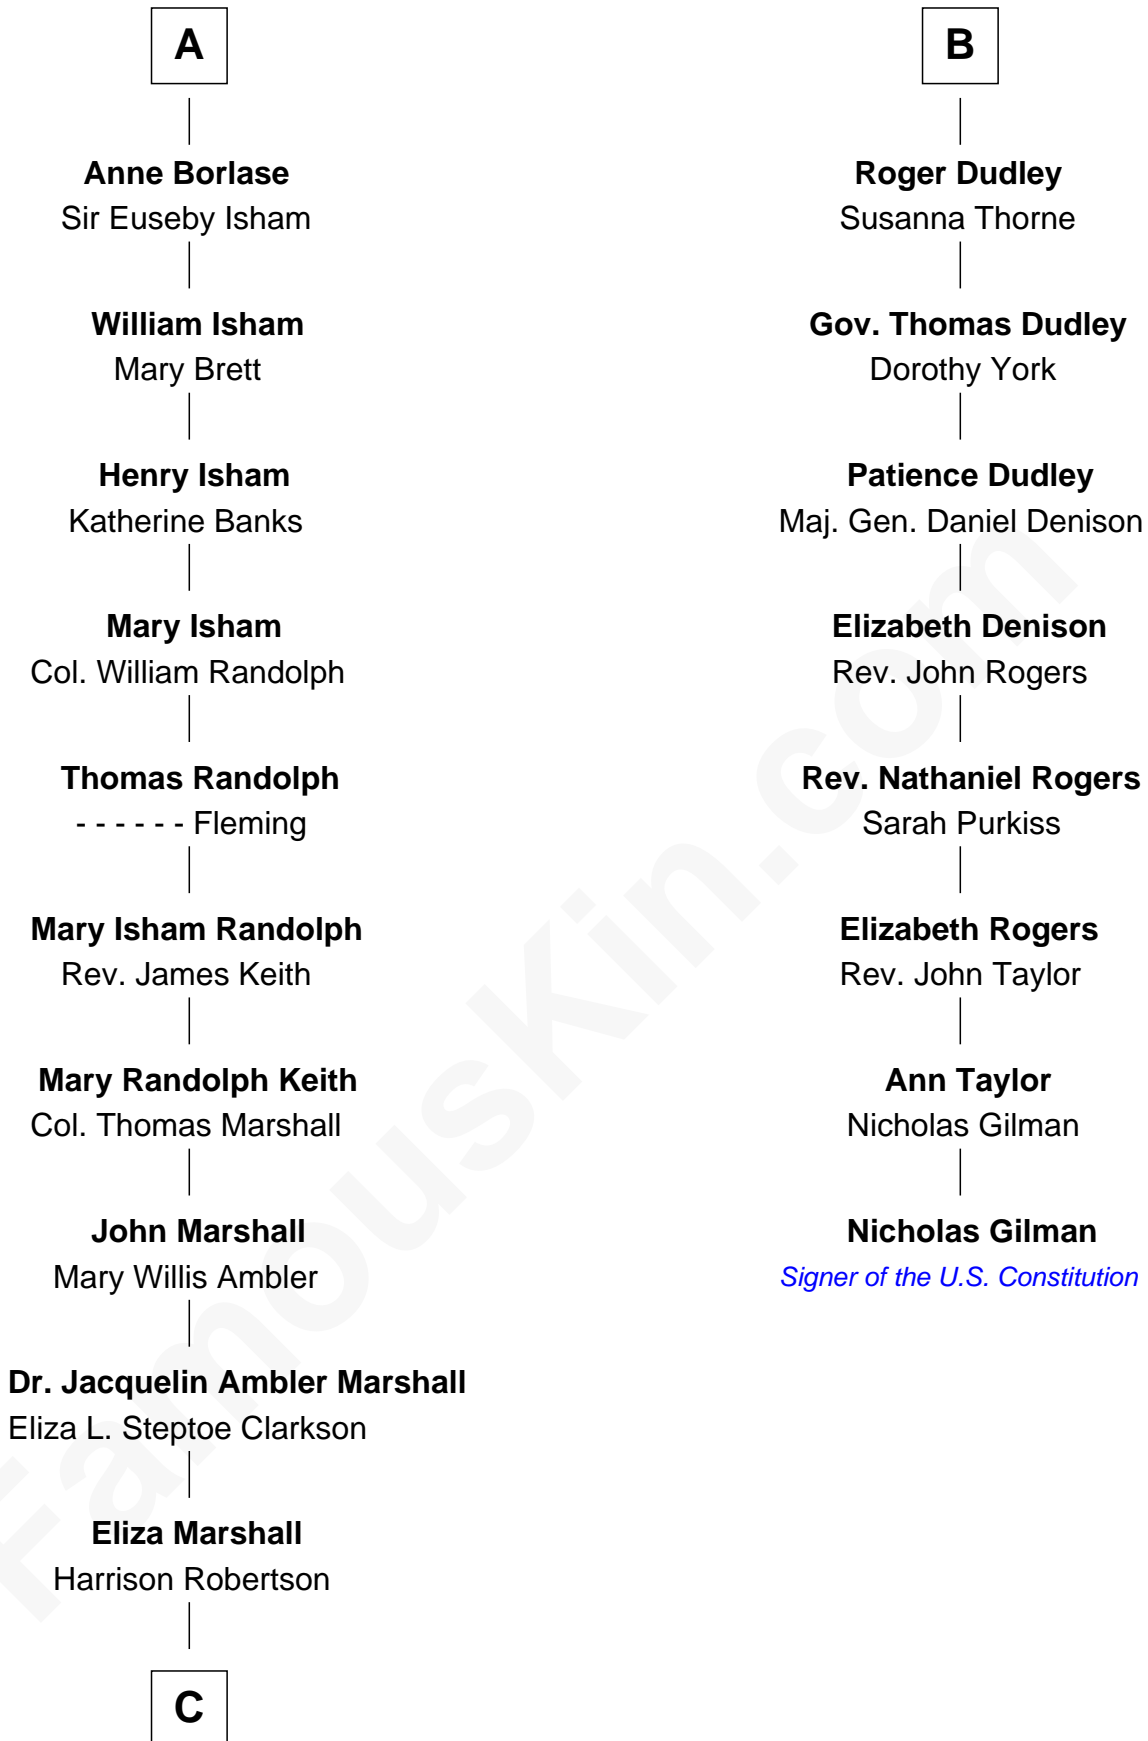

FamousKin.com
Relationship Chart of
Mary Chapin Carpenter
Singer and Songwriter

14th cousin 6 times removed of

Nicholas Gilman
Signer of the U.S. Constitution

C

—
Harrison Robertson

Mary L. Vawter

—
Harrison Marshall Robertson

Mary MacKenzie

—
Mary Bowie Robertson

Chapin Carpenter

—
Mary Chapin Carpenter

Singer and Songwriter

FamousKin.com