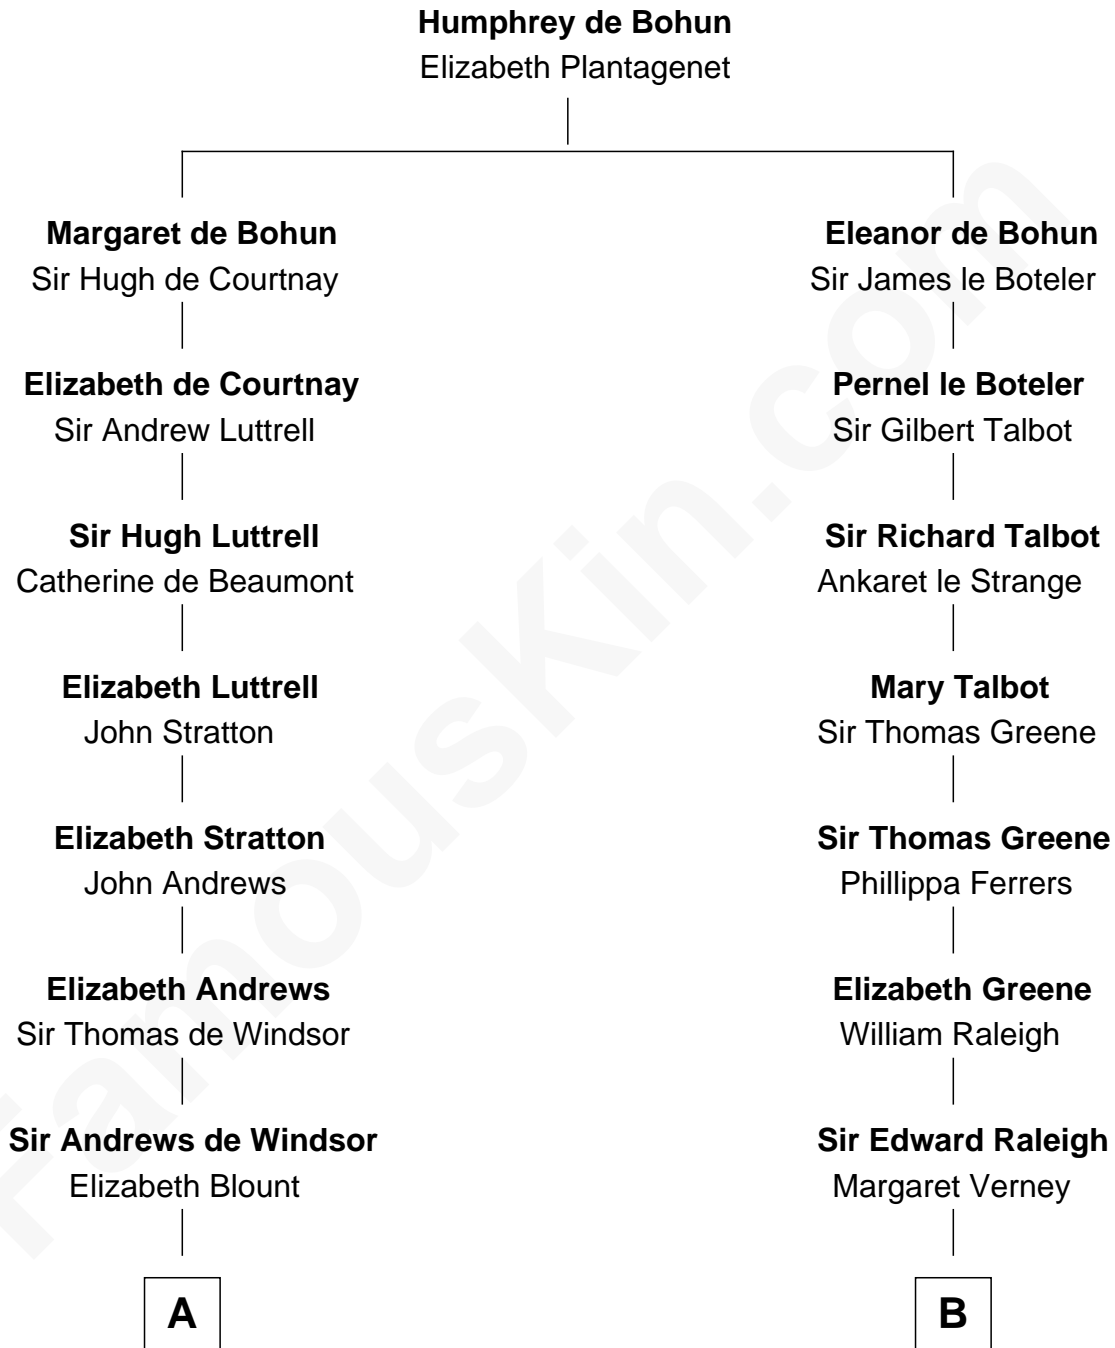

**FamousKin.com**  
**Relationship Chart of**  
**Mary Chapin Carpenter**  
*Singer and Songwriter*

17th cousin 4 times removed of

**Nicholas Gilman**  
*Signer of the U.S. Constitution*

**C**

**Eliza Marshall**  
Harrison Robertson

**Harrison Robertson**  
Mary L. Vawter

**Harrison Marshall Robertson**  
Mary MacKenzie

**Mary Bowie Robertson**  
Chapin Carpenter

**Mary Chapin Carpenter**  
*Singer and Songwriter*

FamousKin.com