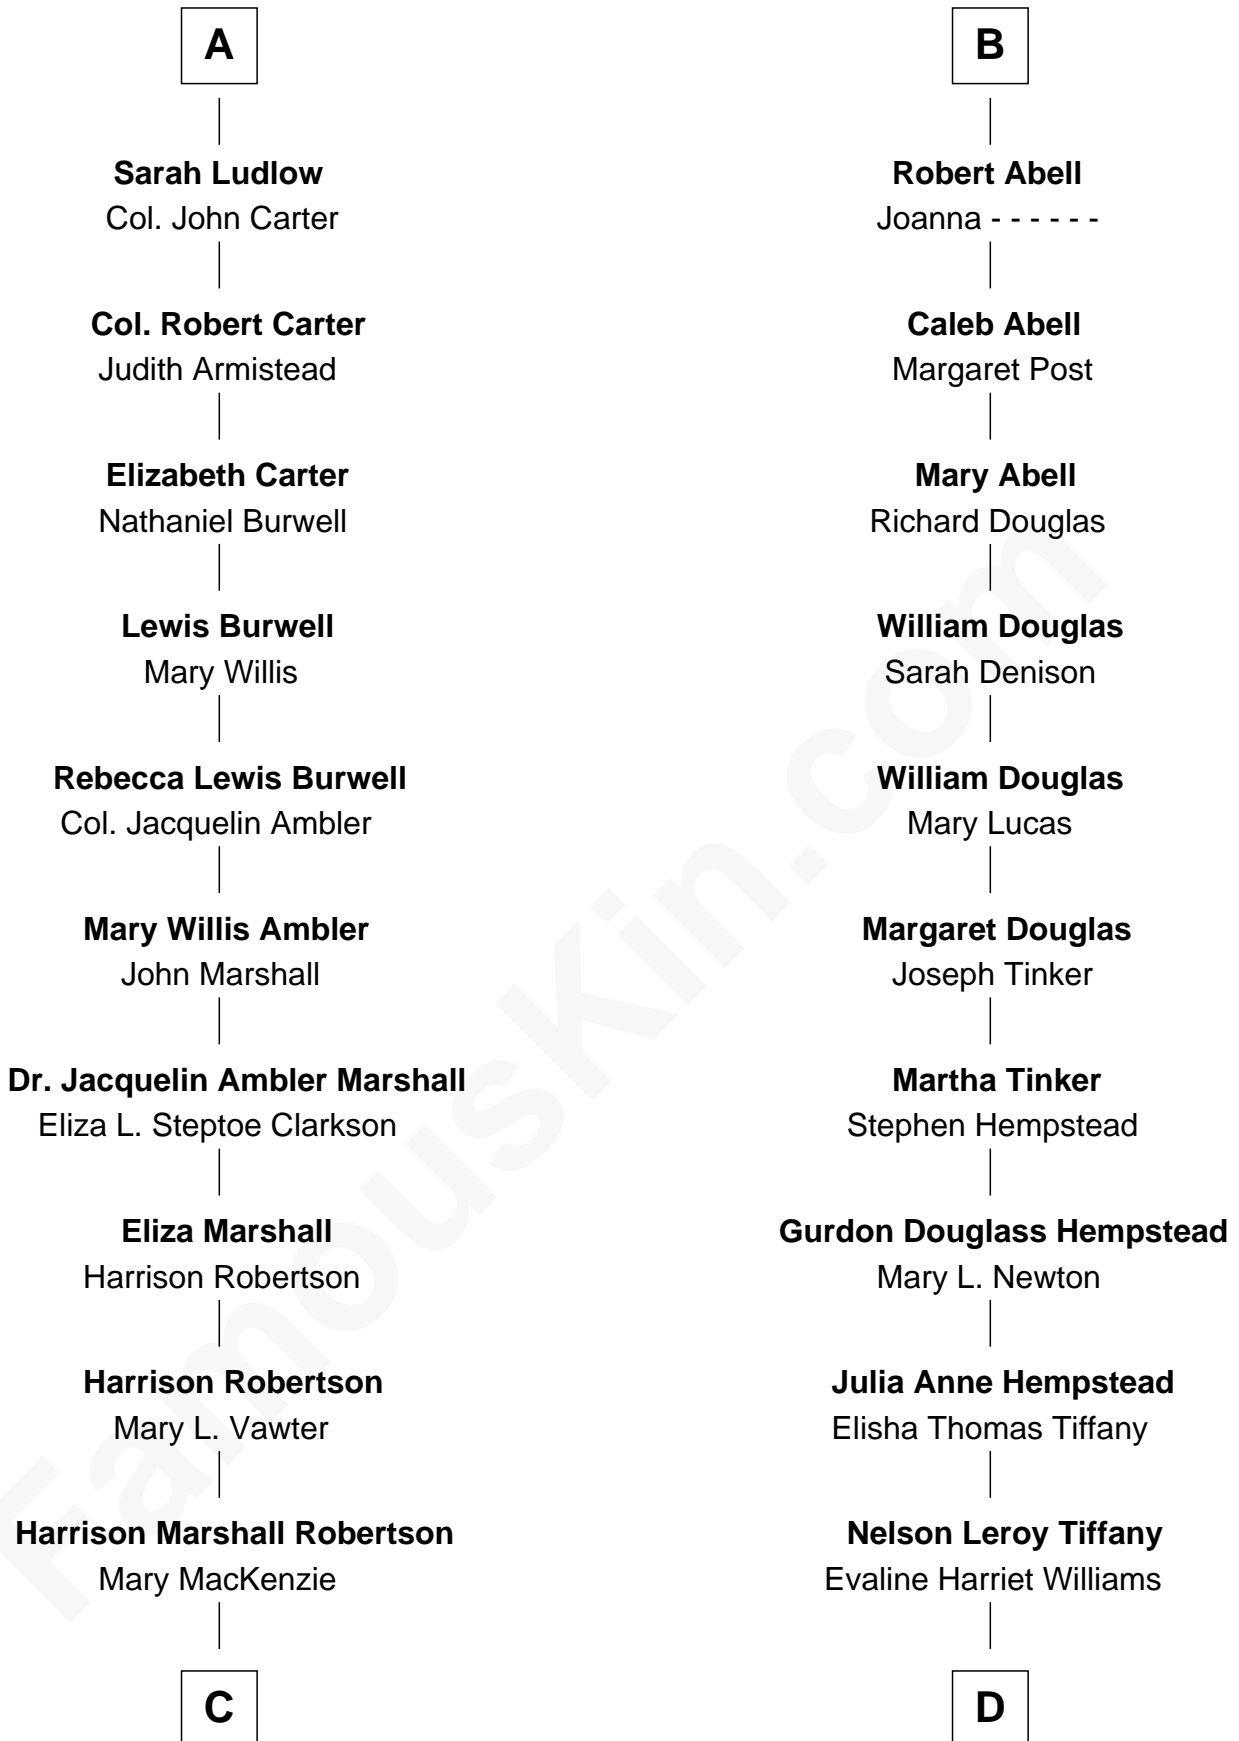

**FamousKin.com**  
**Relationship Chart of**  
**Mary Chapin Carpenter**  
*Singer and Songwriter*

18th cousin 1 time removed of

**Richard Gere**  
*Movie Actor*

**Sir Walter Blount**  
 Sancha de Ayala

**C**

**Mary Bowie Robertson**

Chapin Carpenter

**Mary Chapin Carpenter**

*Singer and Songwriter*

**D**

**William Stanton Tiffany**

Anna Rebecca Stevens