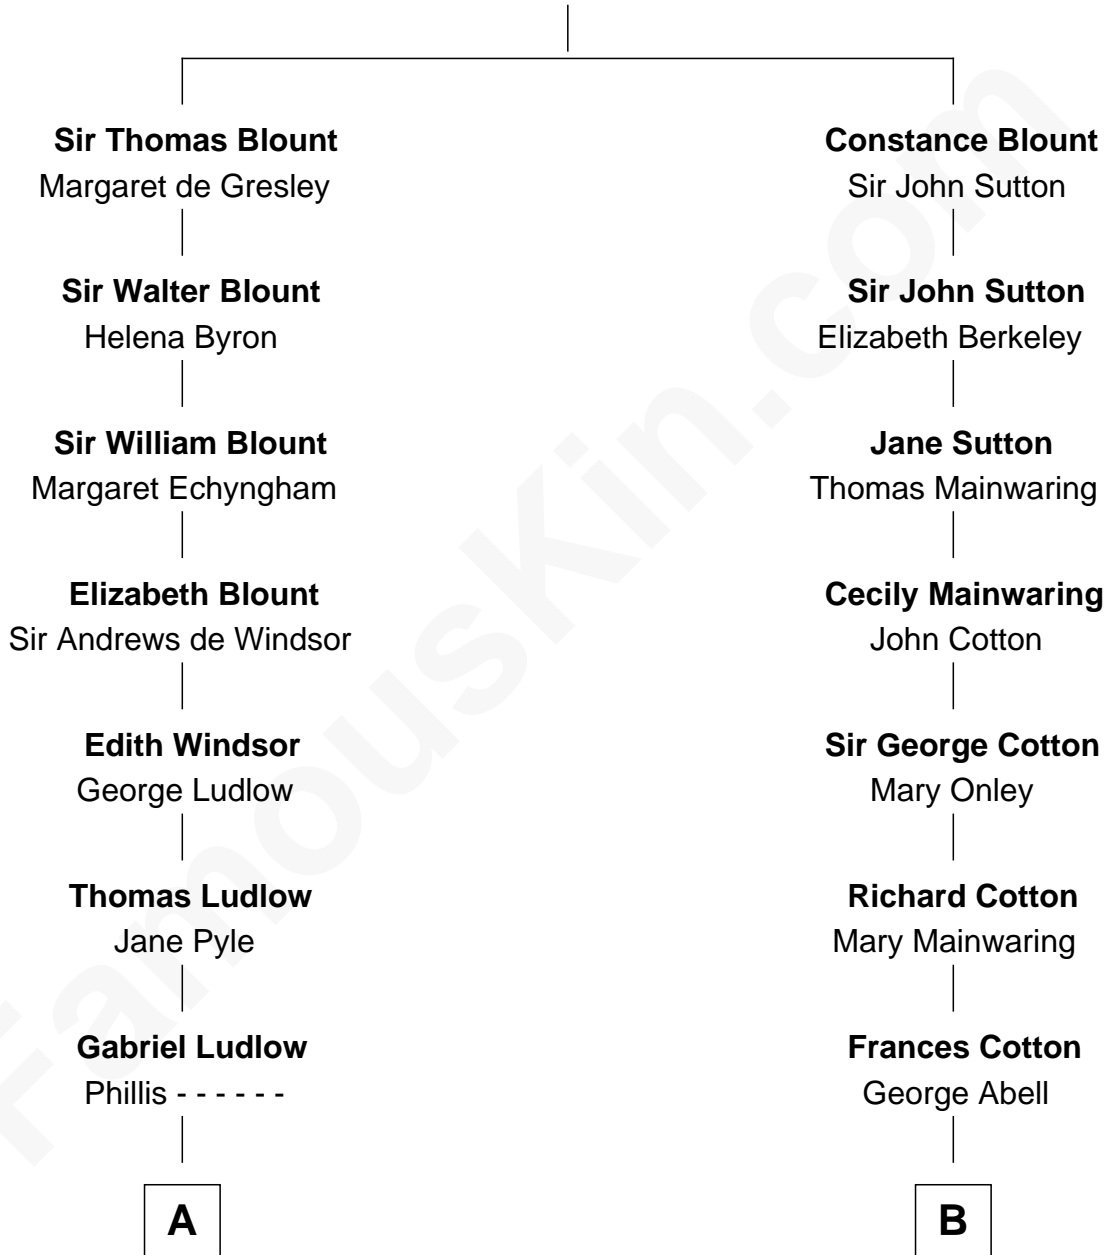

**FamousKin.com**  
**Relationship Chart of**  
**Mary Chapin Carpenter**  
*Singer and Songwriter*

18th cousin 1 time removed of

**Richard Gere**  
*Movie Actor*

**Sir Walter Blount**  
 Sancha de Ayala

**C**

**Mary Bowie Robertson**

Chapin Carpenter

**Mary Chapin Carpenter**

*Singer and Songwriter*

**D**

**William Stanton Tiffany**

Anna Rebecca Stevens