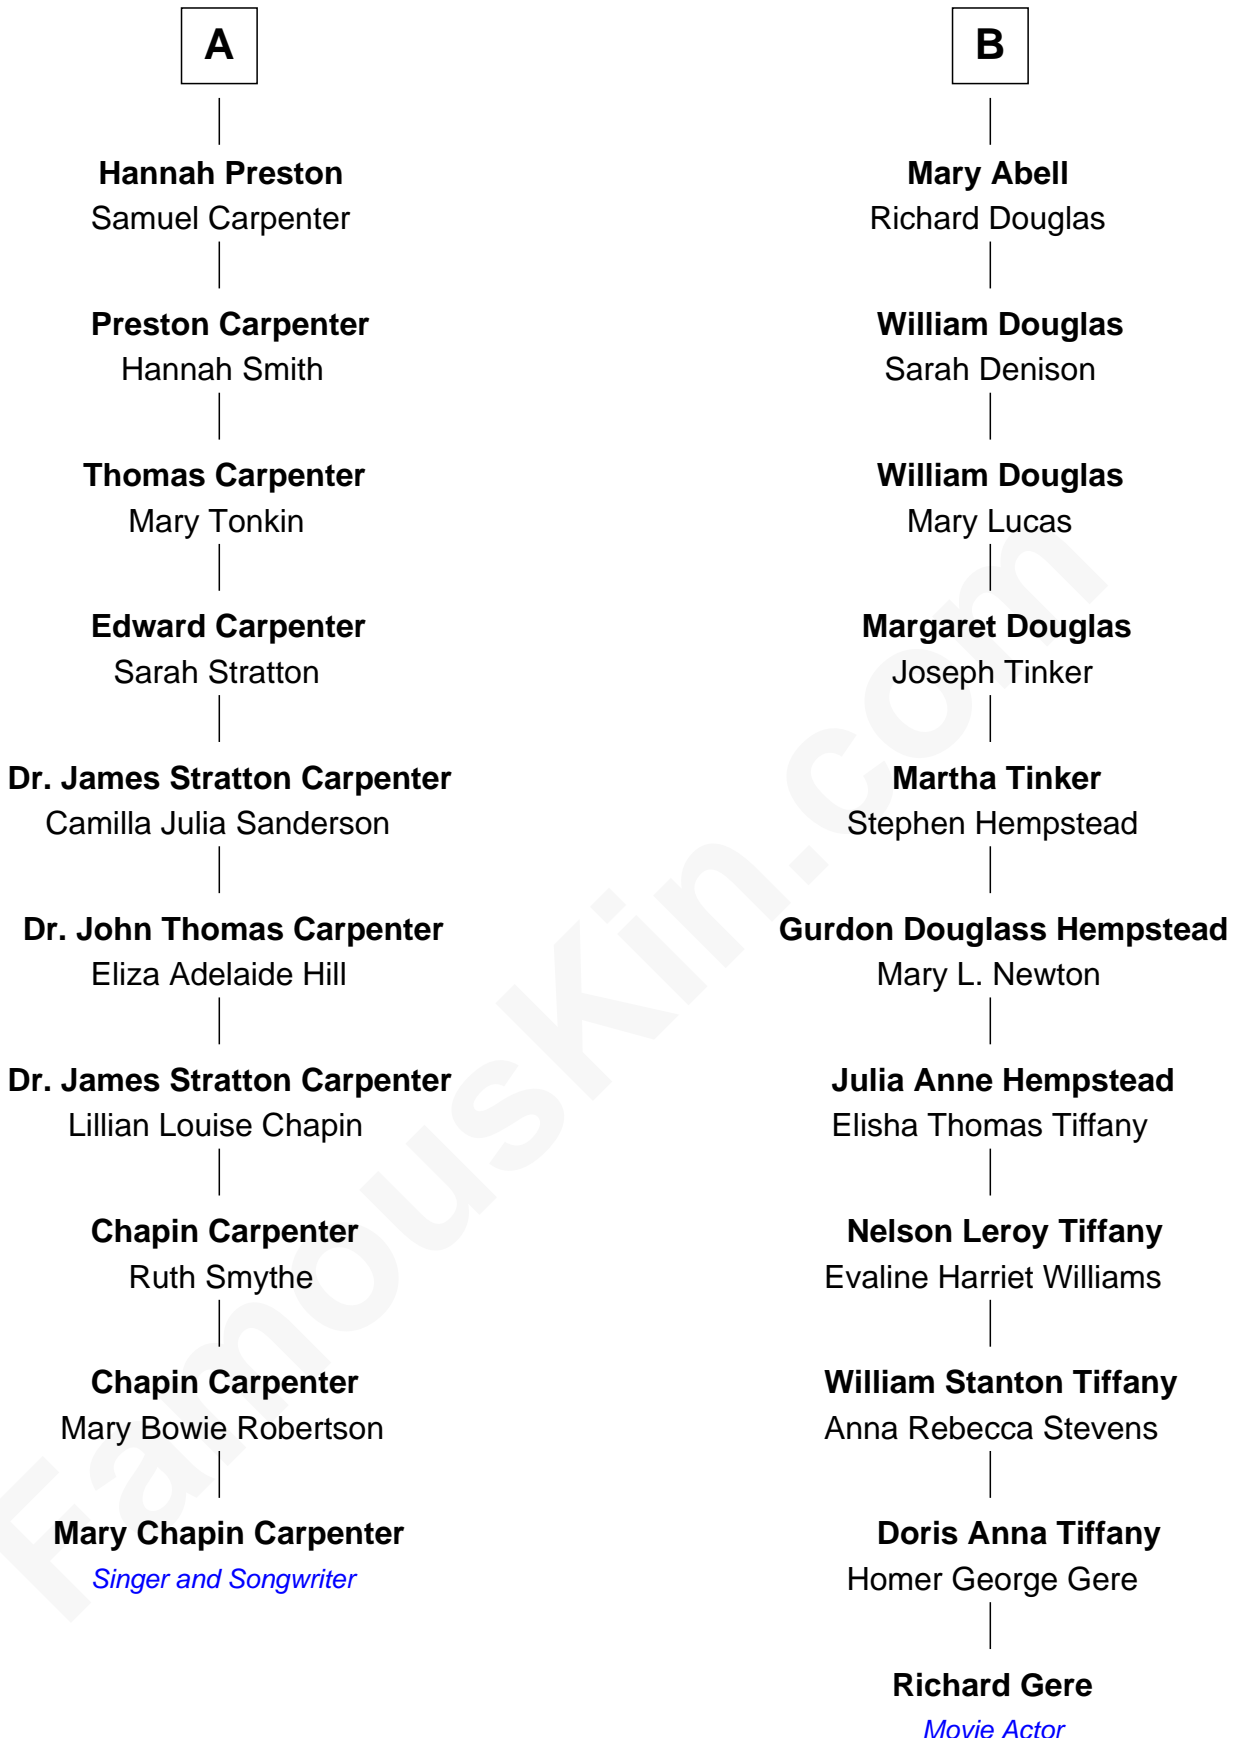

FamousKin.com
Relationship Chart of
Mary Chapin Carpenter
Singer and Songwriter

16th cousin 1 time removed of
Richard Gere
Movie Actor

Richard Gere photo by [Francesco \(spaceodyssey\)](#) [\(CC BY 2.0\)](#)