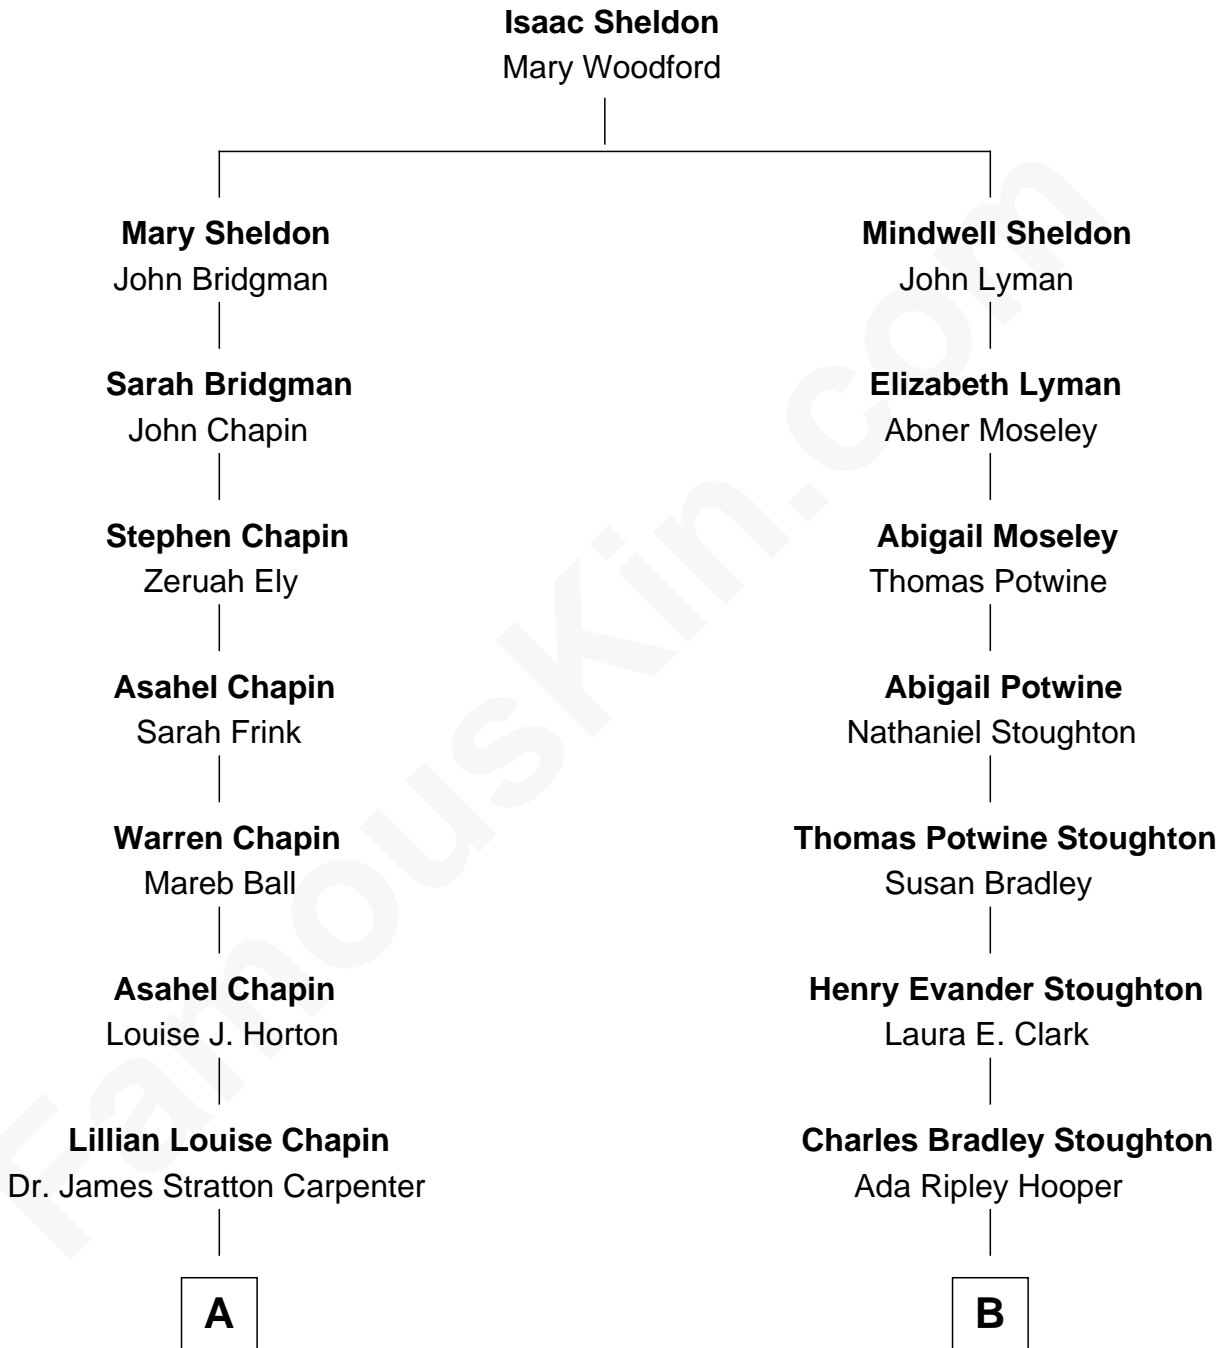

FamousKin.com
Relationship Chart of
Mary Chapin Carpenter
Singer and Songwriter

8th cousin 1 time removed of

Dr. Benjamin Spock
American Pediatrician and Author on Child Care

FamousKin.com