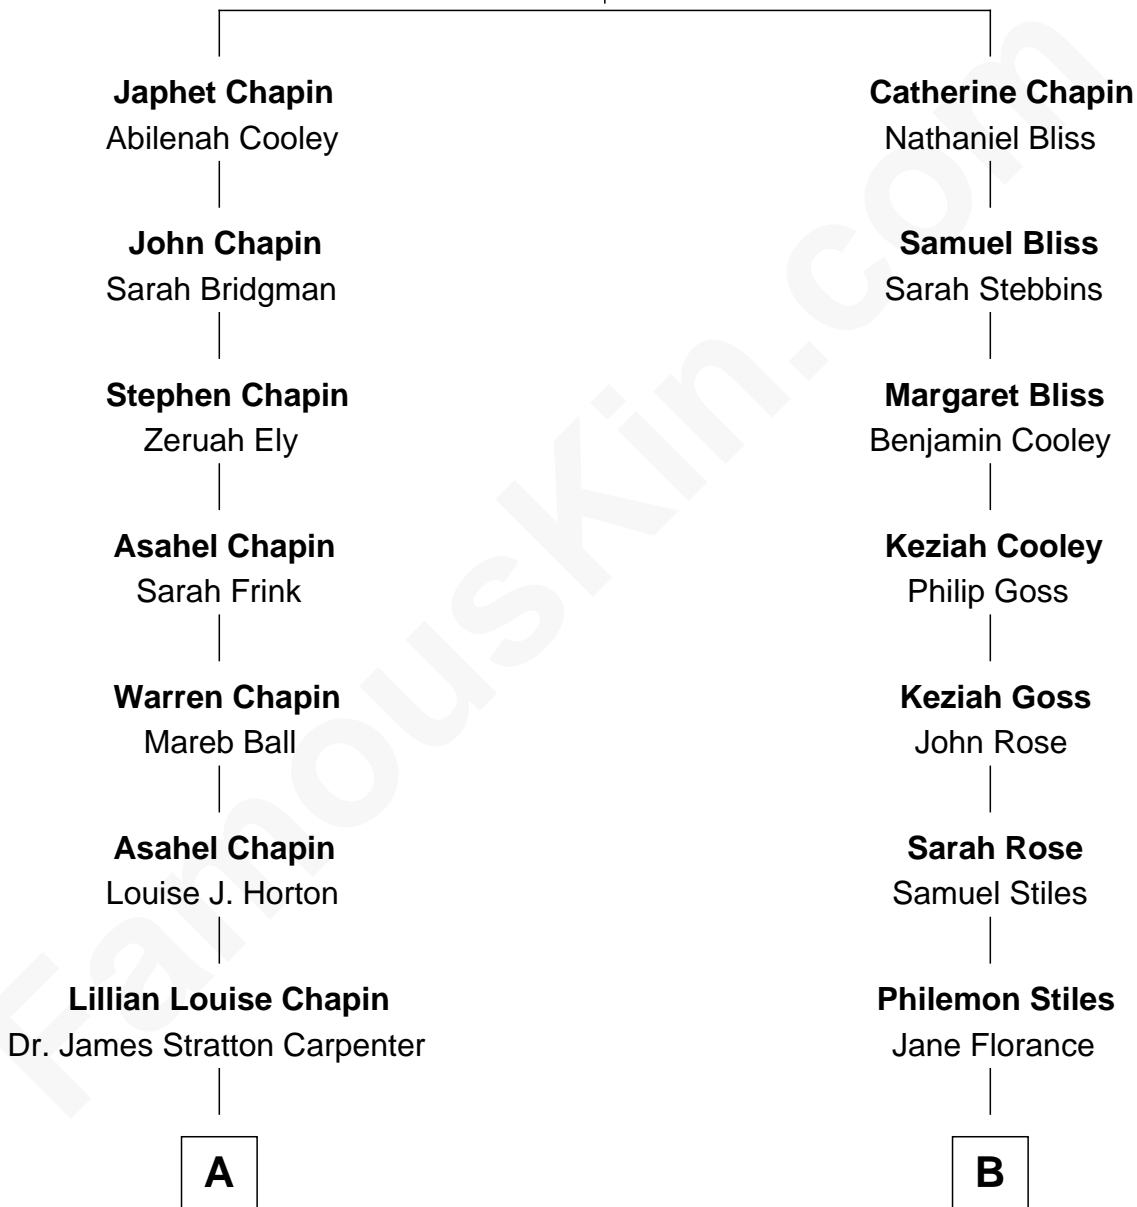

FamousKin.com Relationship Chart of

Mary Chapin Carpenter

Singer and Songwriter

9th cousin of

Humphrey Bogart

Movie Actor

Samuel Chapin

Cicely Penney