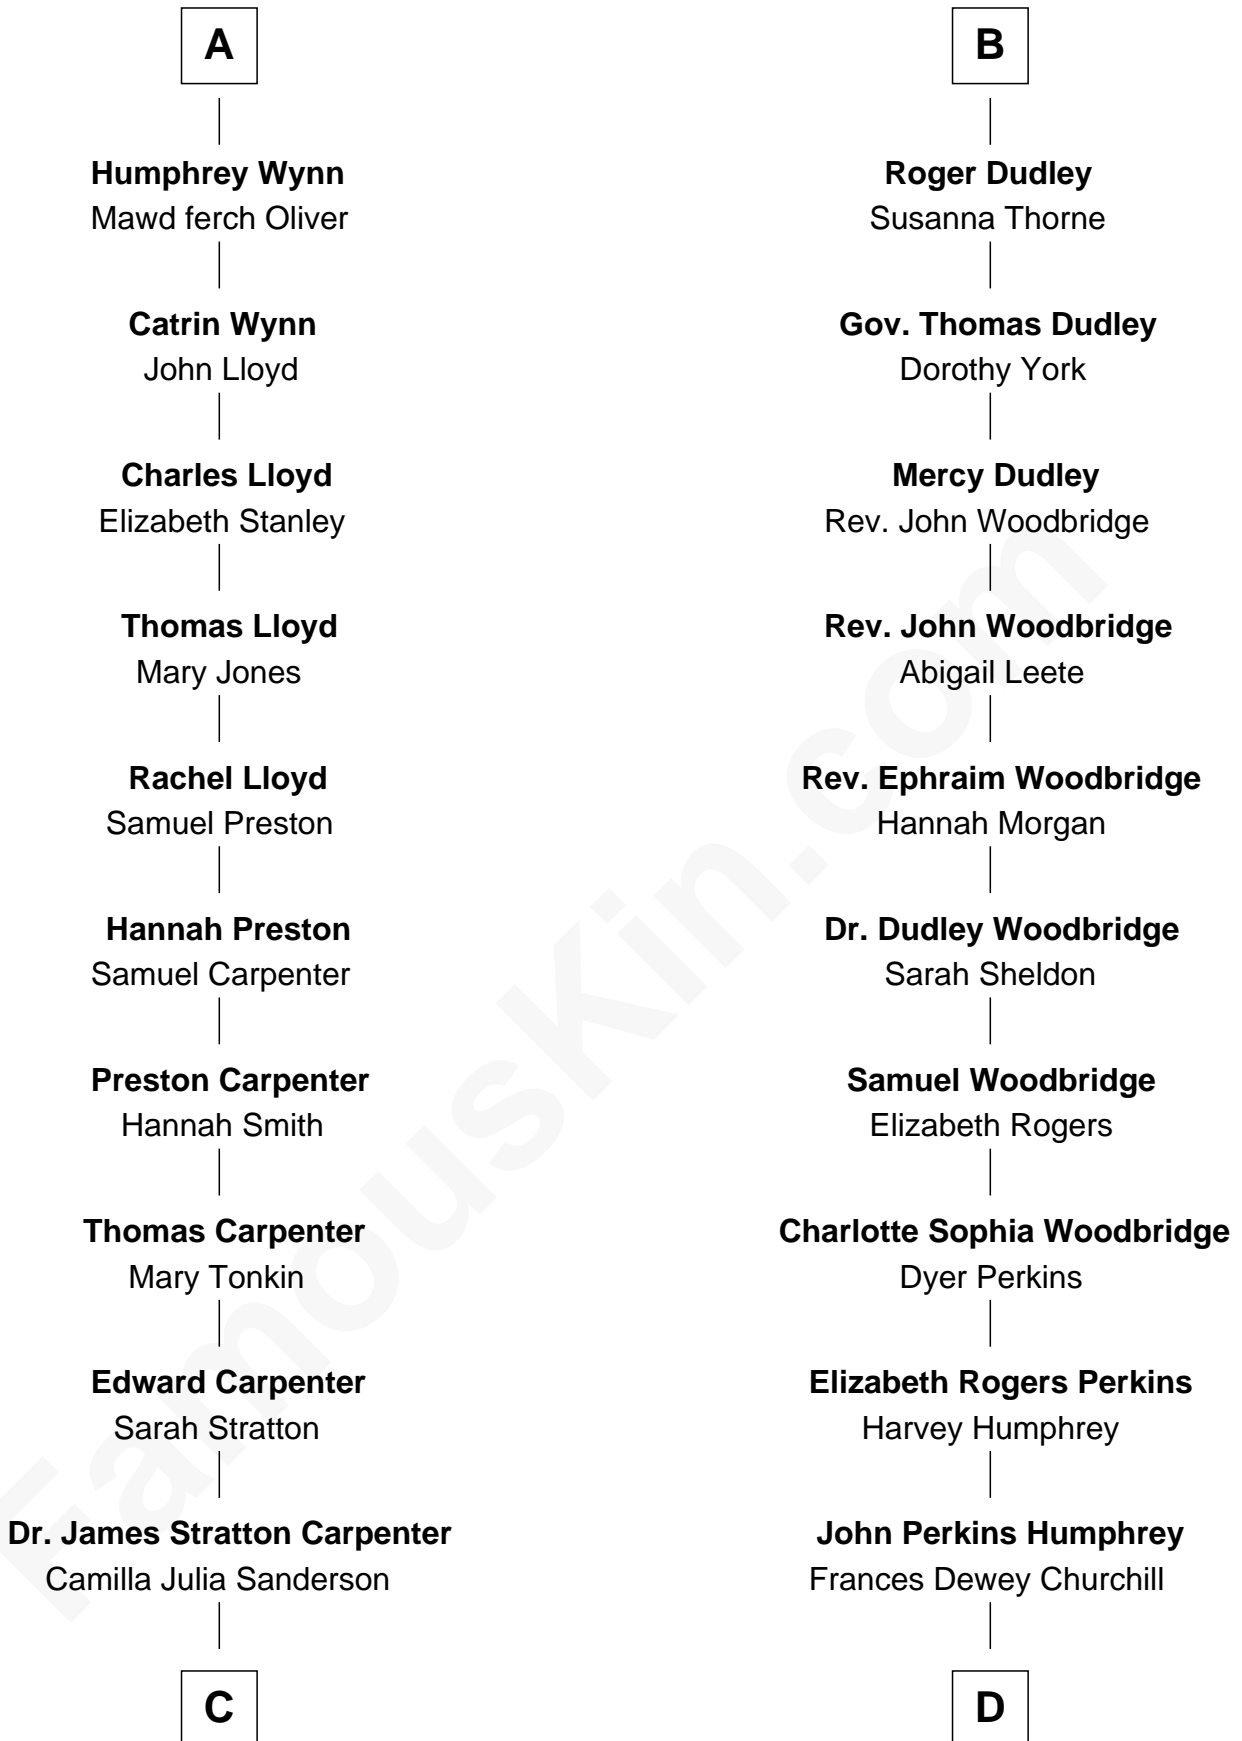

FamousKin.com
Relationship Chart of
Mary Chapin Carpenter
Singer and Songwriter

18th cousin 3 times removed of
Humphrey Bogart
Movie Actor

FamousKin.com