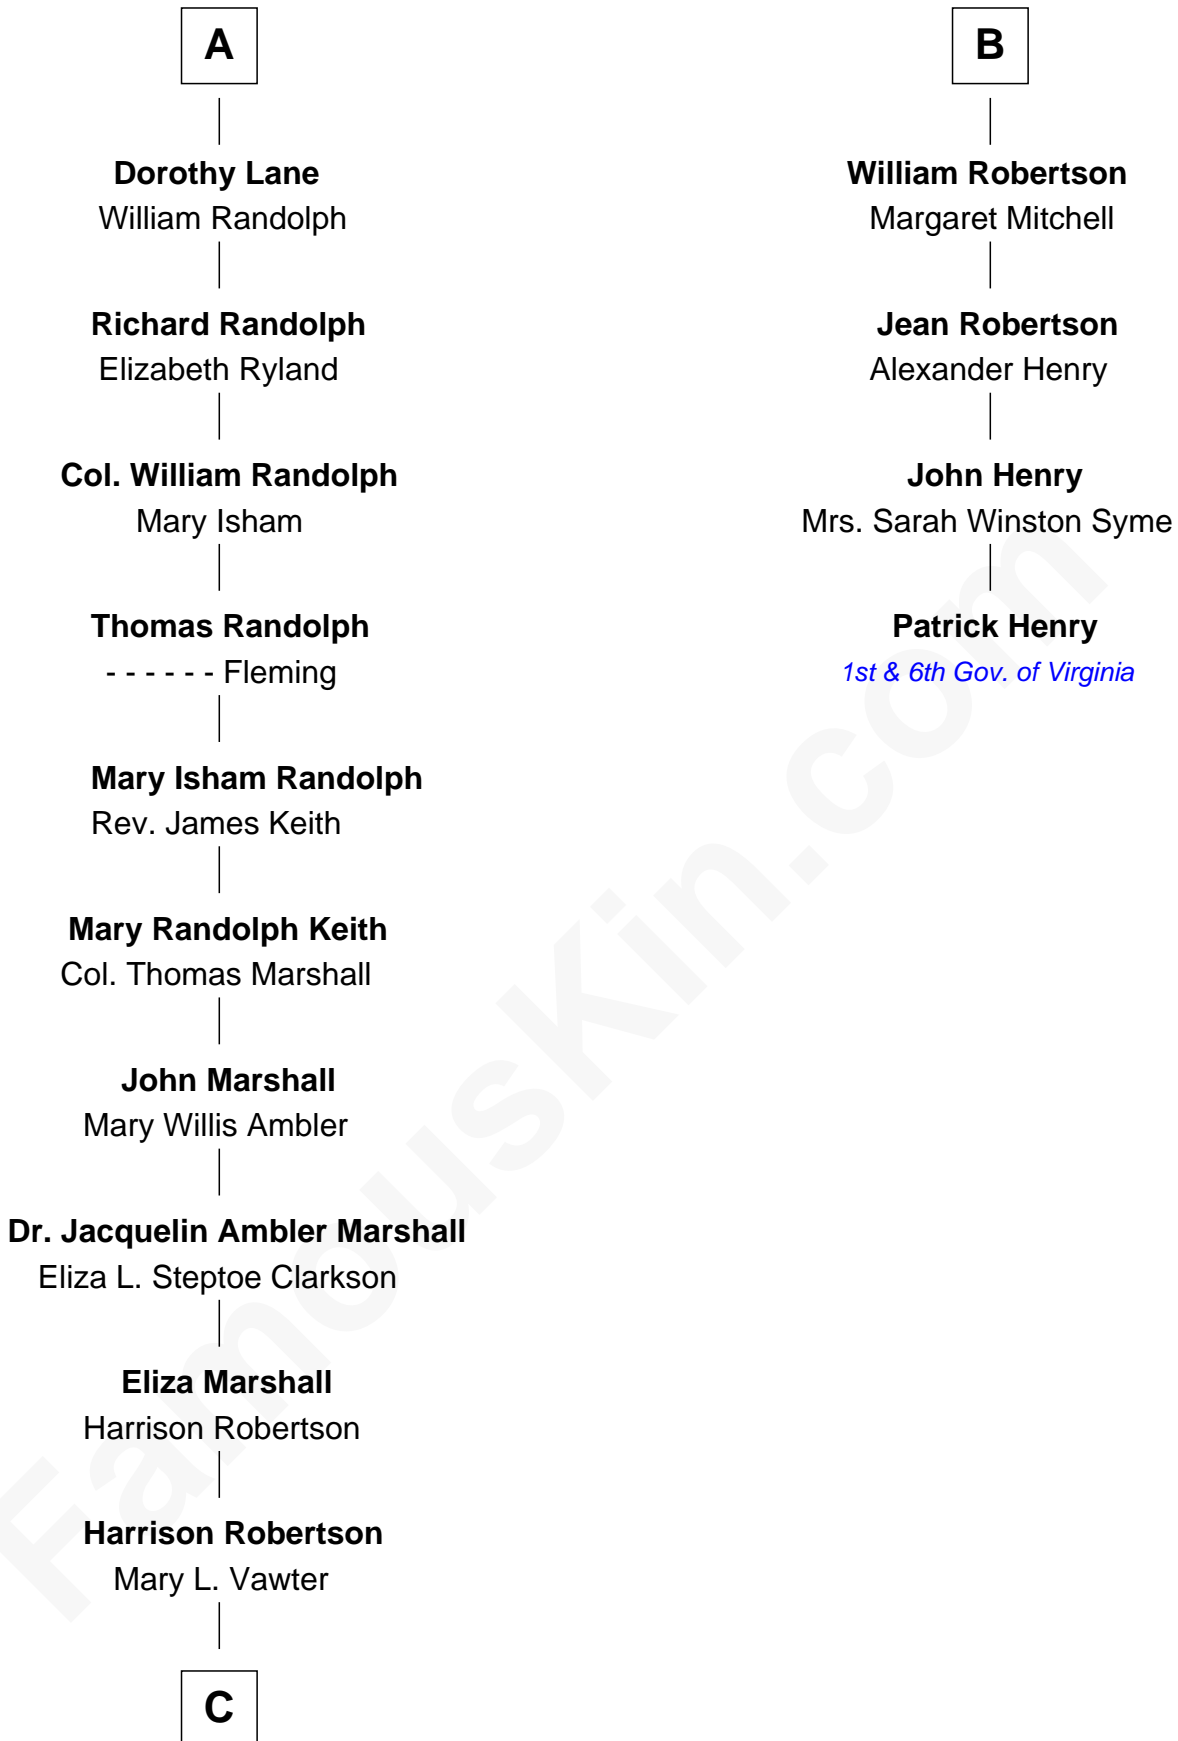

FamousKin.com
Relationship Chart of
Mary Chapin Carpenter
Singer and Songwriter

10th cousin 9 times removed of

Patrick Henry
1st and 6th Governor of Virginia

C

—
Harrison Marshall Robertson

Mary MacKenzie

—
Mary Bowie Robertson

Chapin Carpenter

—
Mary Chapin Carpenter

Singer and Songwriter

FamousKin.com