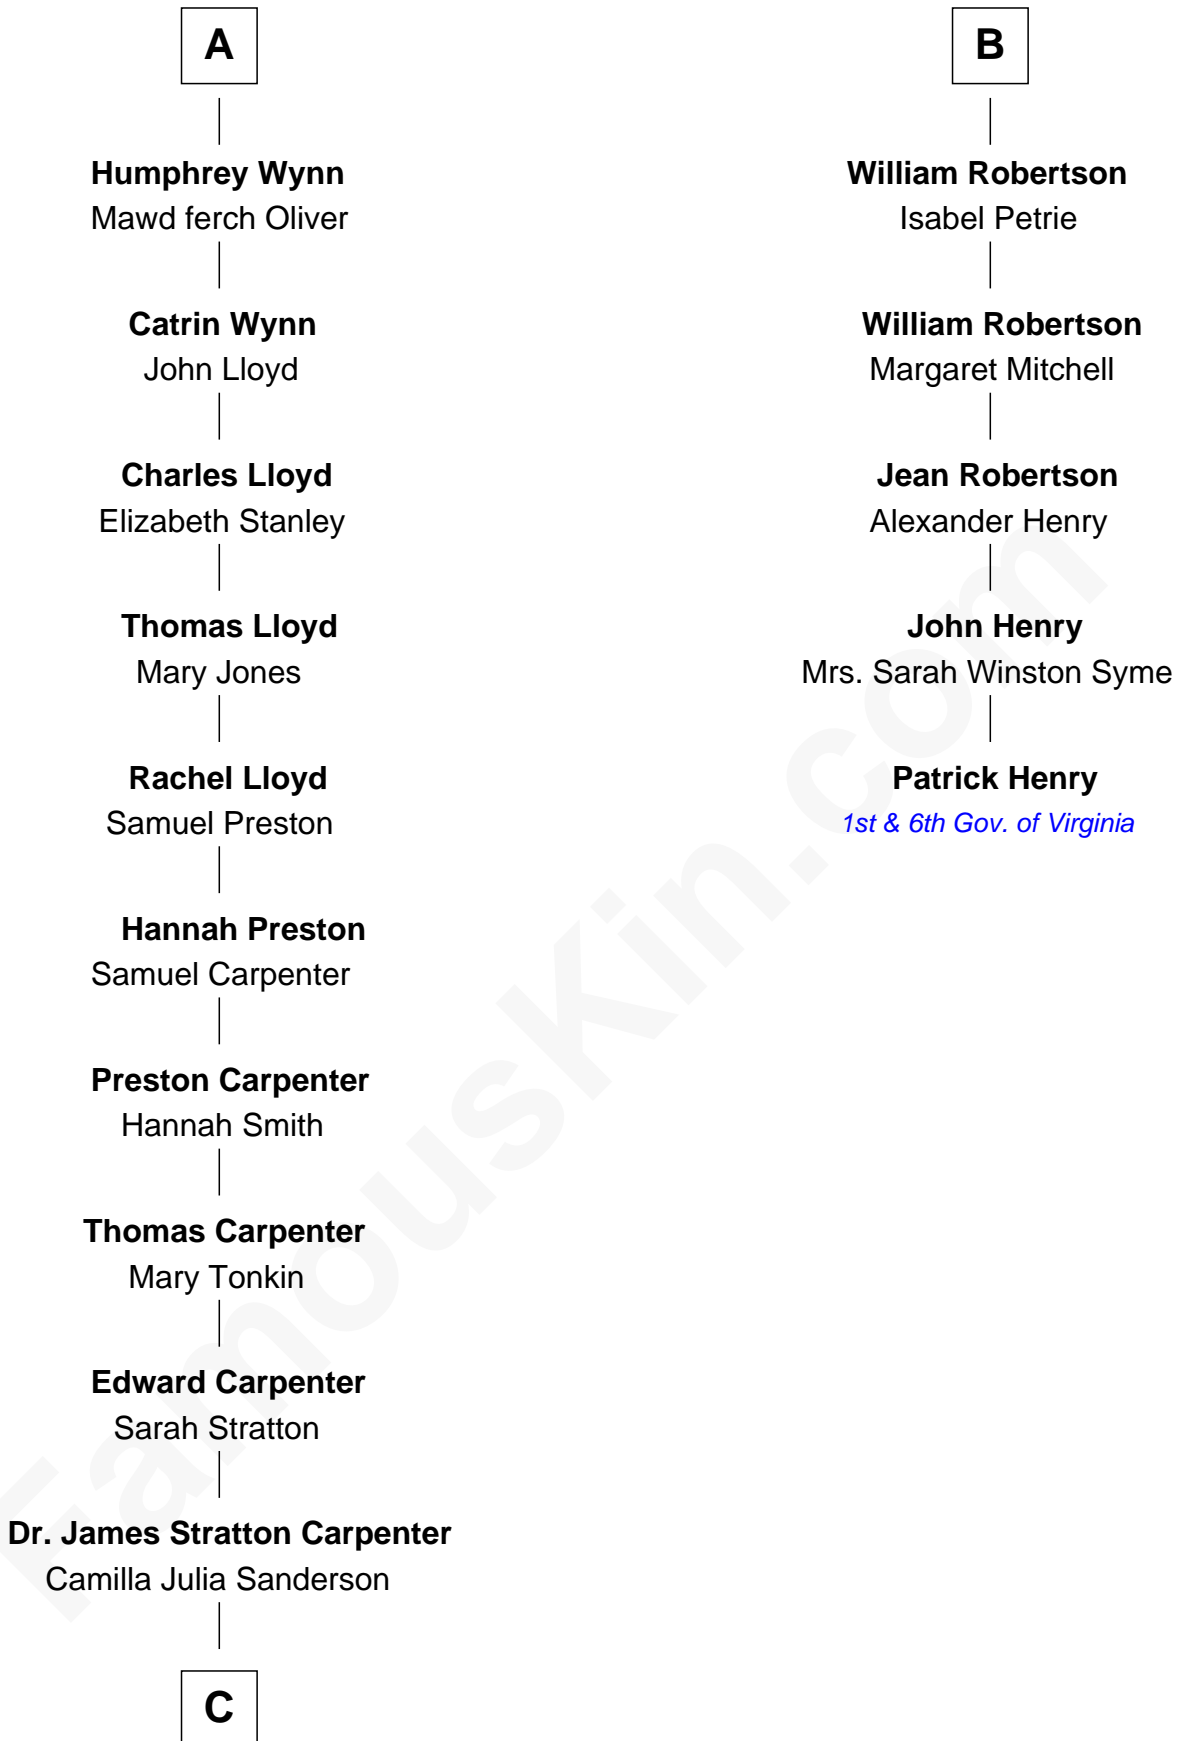

**FamousKin.com**  
**Relationship Chart of**  
**Mary Chapin Carpenter**  
*Singer and Songwriter*

**11th cousin 10 times removed of**  
**Patrick Henry**  
*1st and 6th Governor of Virginia*

**C**

—  
**Dr. John Thomas Carpenter**

Eliza Adelaide Hill

—  
**Dr. James Stratton Carpenter**

Lillian Louise Chapin

—  
**Chapin Carpenter**

Ruth Smythe

—  
**Chapin Carpenter**

Mary Bowie Robertson

—  
**Mary Chapin Carpenter**