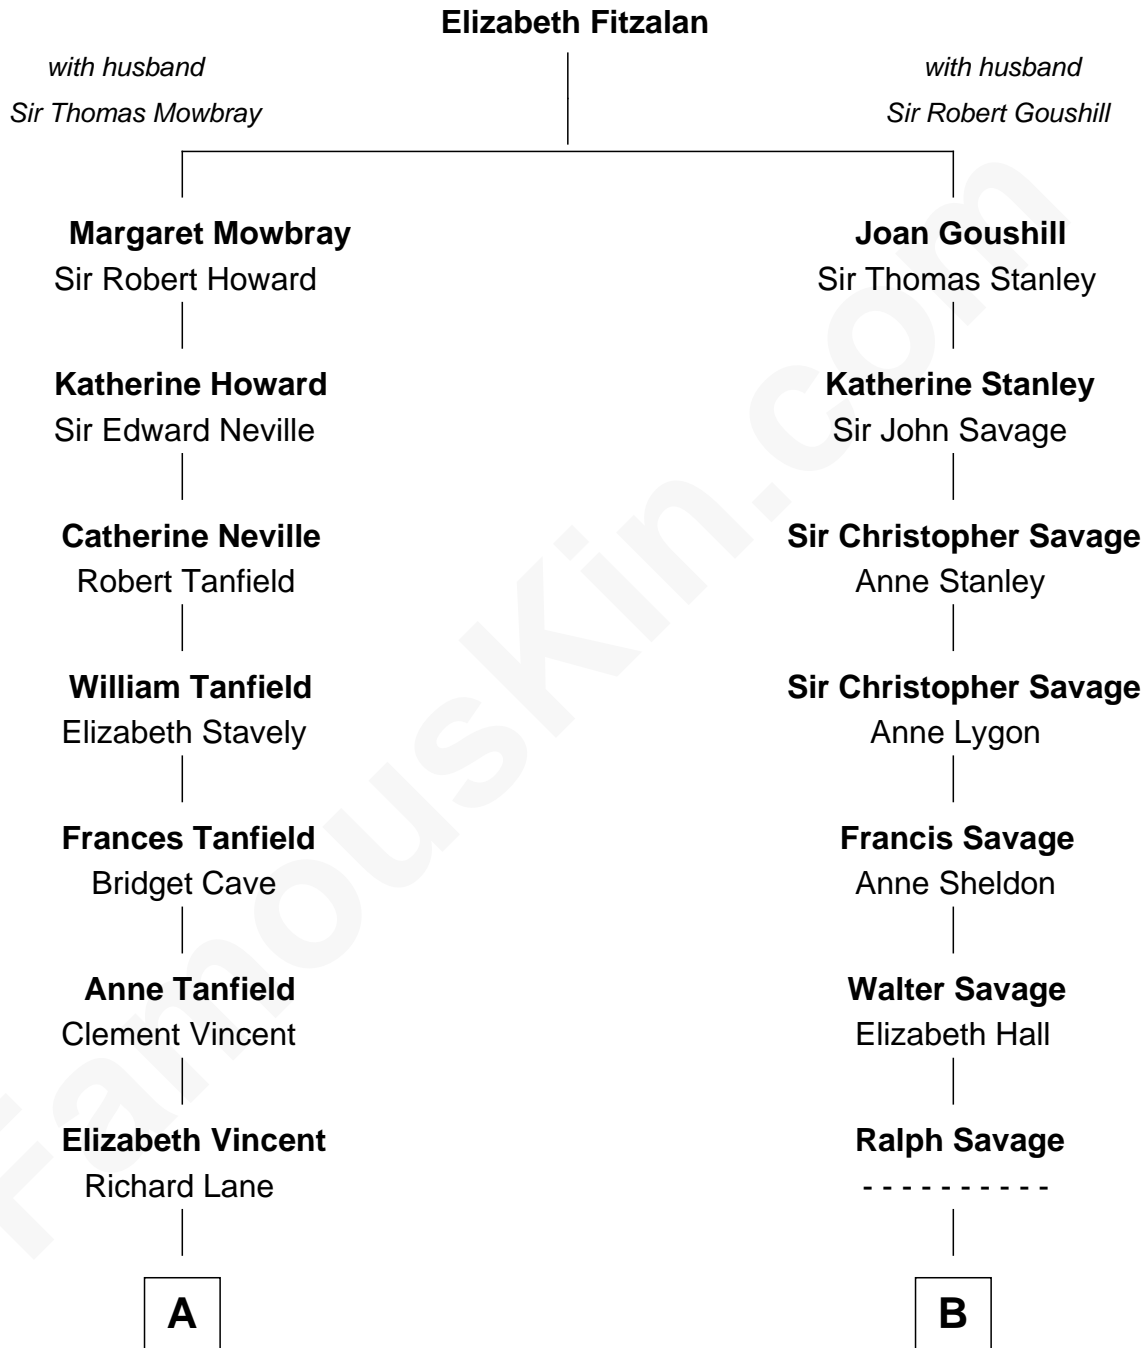

**FamousKin.com**  
**Relationship Chart of**  
**Mary Chapin Carpenter**  
*Singer and Songwriter*

16th cousin 3 times removed of

**Randolph Scott**  
*Movie Actor*

**C**

—  
**Harrison Marshall Robertson**

Mary MacKenzie

—  
**Mary Bowie Robertson**

Chapin Carpenter

—  
**Mary Chapin Carpenter**

*Singer and Songwriter*

FamousKin.com