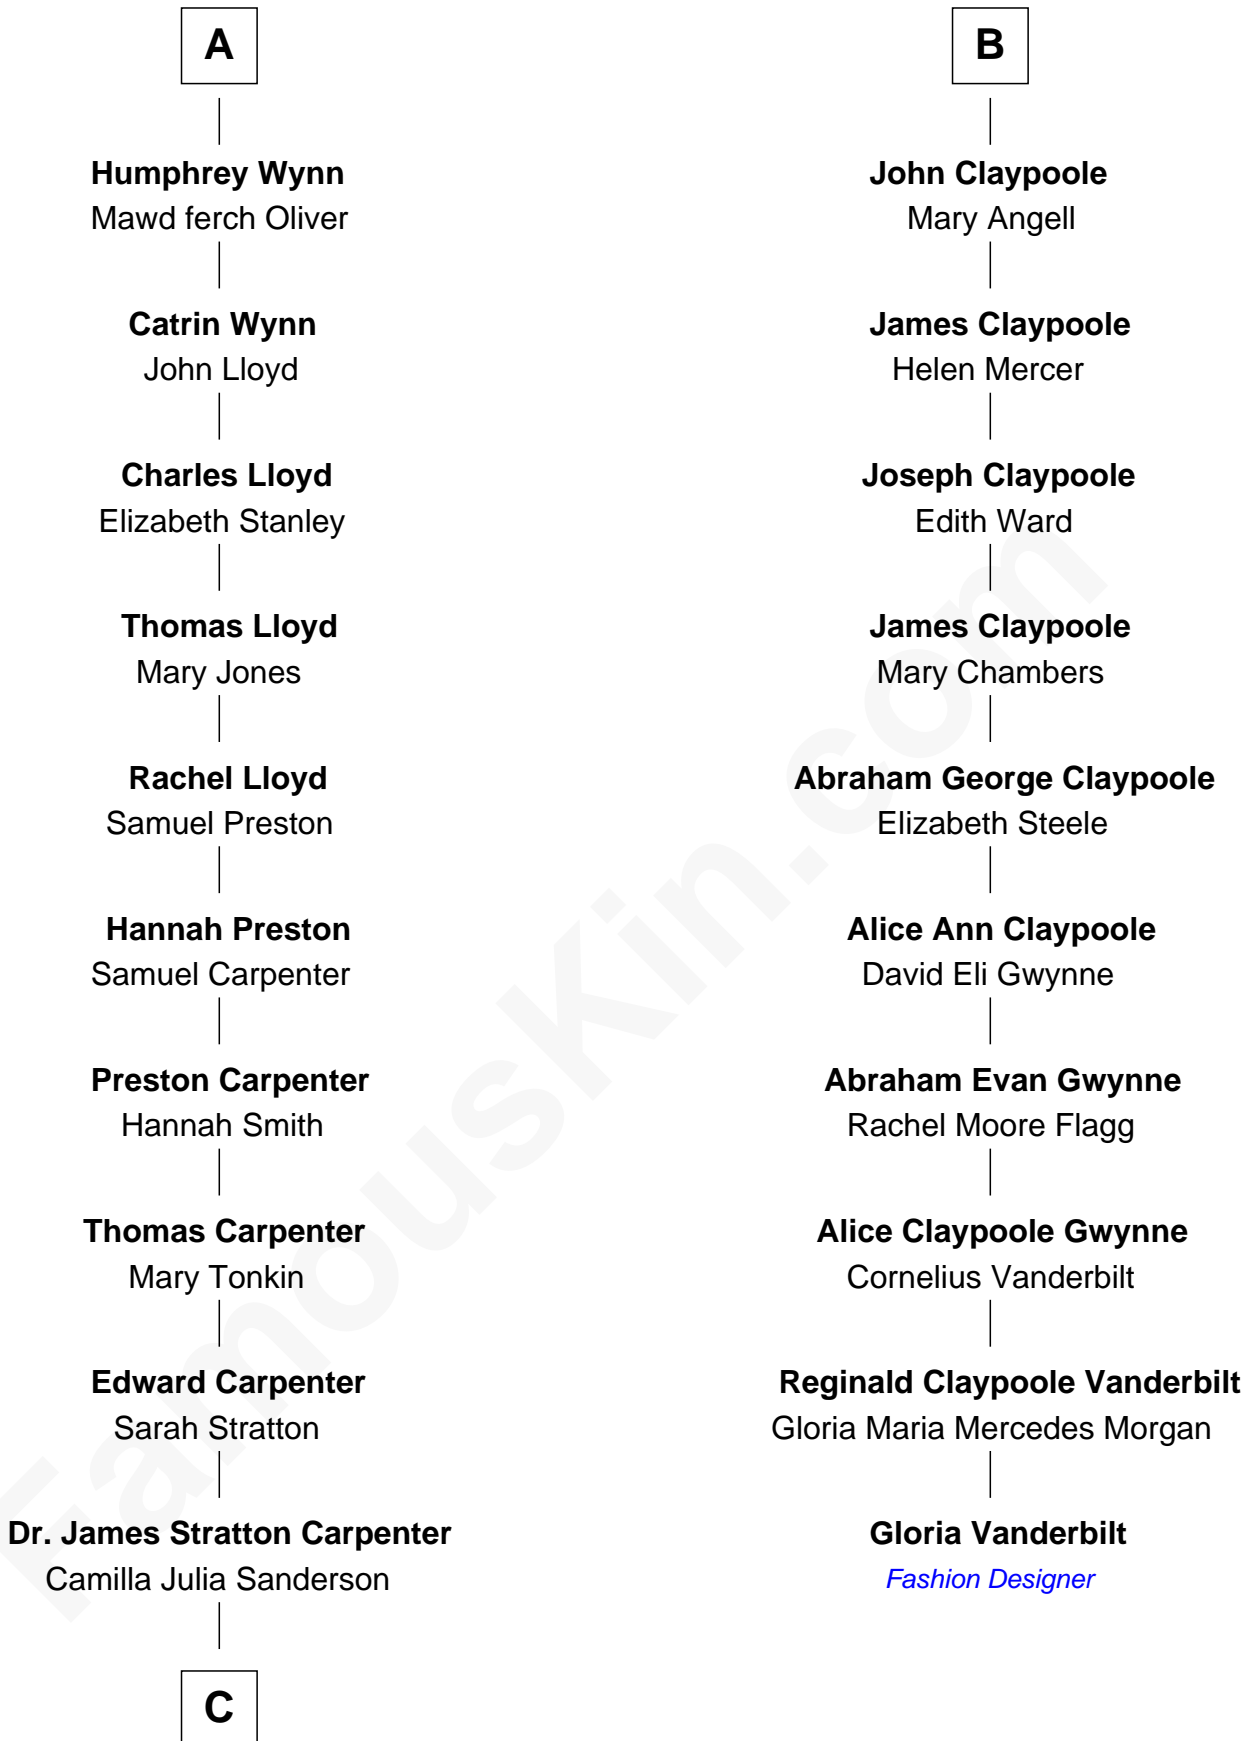

FamousKin.com
Relationship Chart of
Mary Chapin Carpenter
Singer and Songwriter

16th cousin 5 times removed of

Gloria Vanderbilt
Fashion Designer

C

Dr. John Thomas Carpenter

Eliza Adelaide Hill

Dr. James Stratton Carpenter