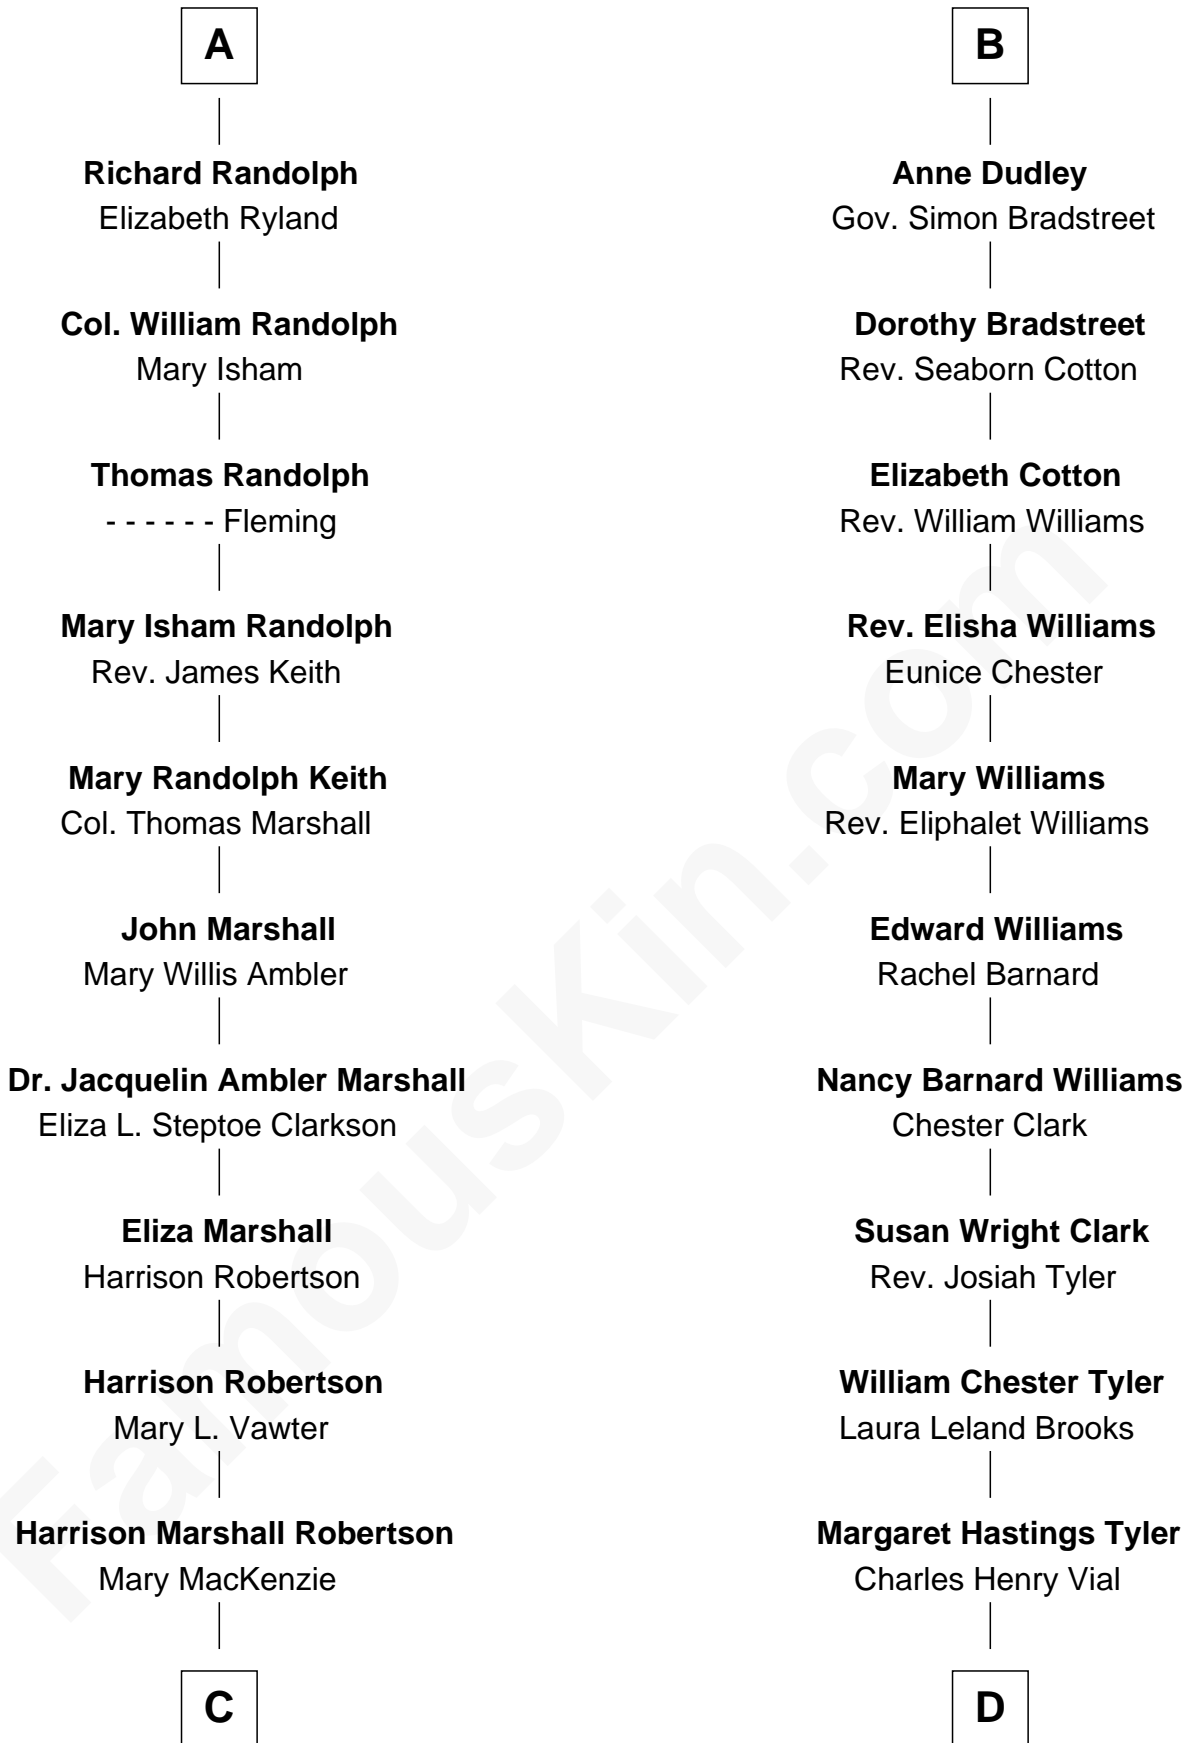

**FamousKin.com**  
**Relationship Chart of**  
**Mary Chapin Carpenter**  
*Singer and Songwriter*

18th cousin 1 time removed of

**Kate Upton**

*Sports Illustrated Swimsuit Cover Model*

**C**

**Mary Bowie Robertson**  
Chapin Carpenter

**Mary Chapin Carpenter**  
*Singer and Songwriter*

**D**

**Elizabeth Brooks Vial**  
Stephen Edward Upton

**Jefferson Matthew Upton**  
Shelley Fawn Davis

**Kate Upton**  
*Model and Actress*

FamousKin.com