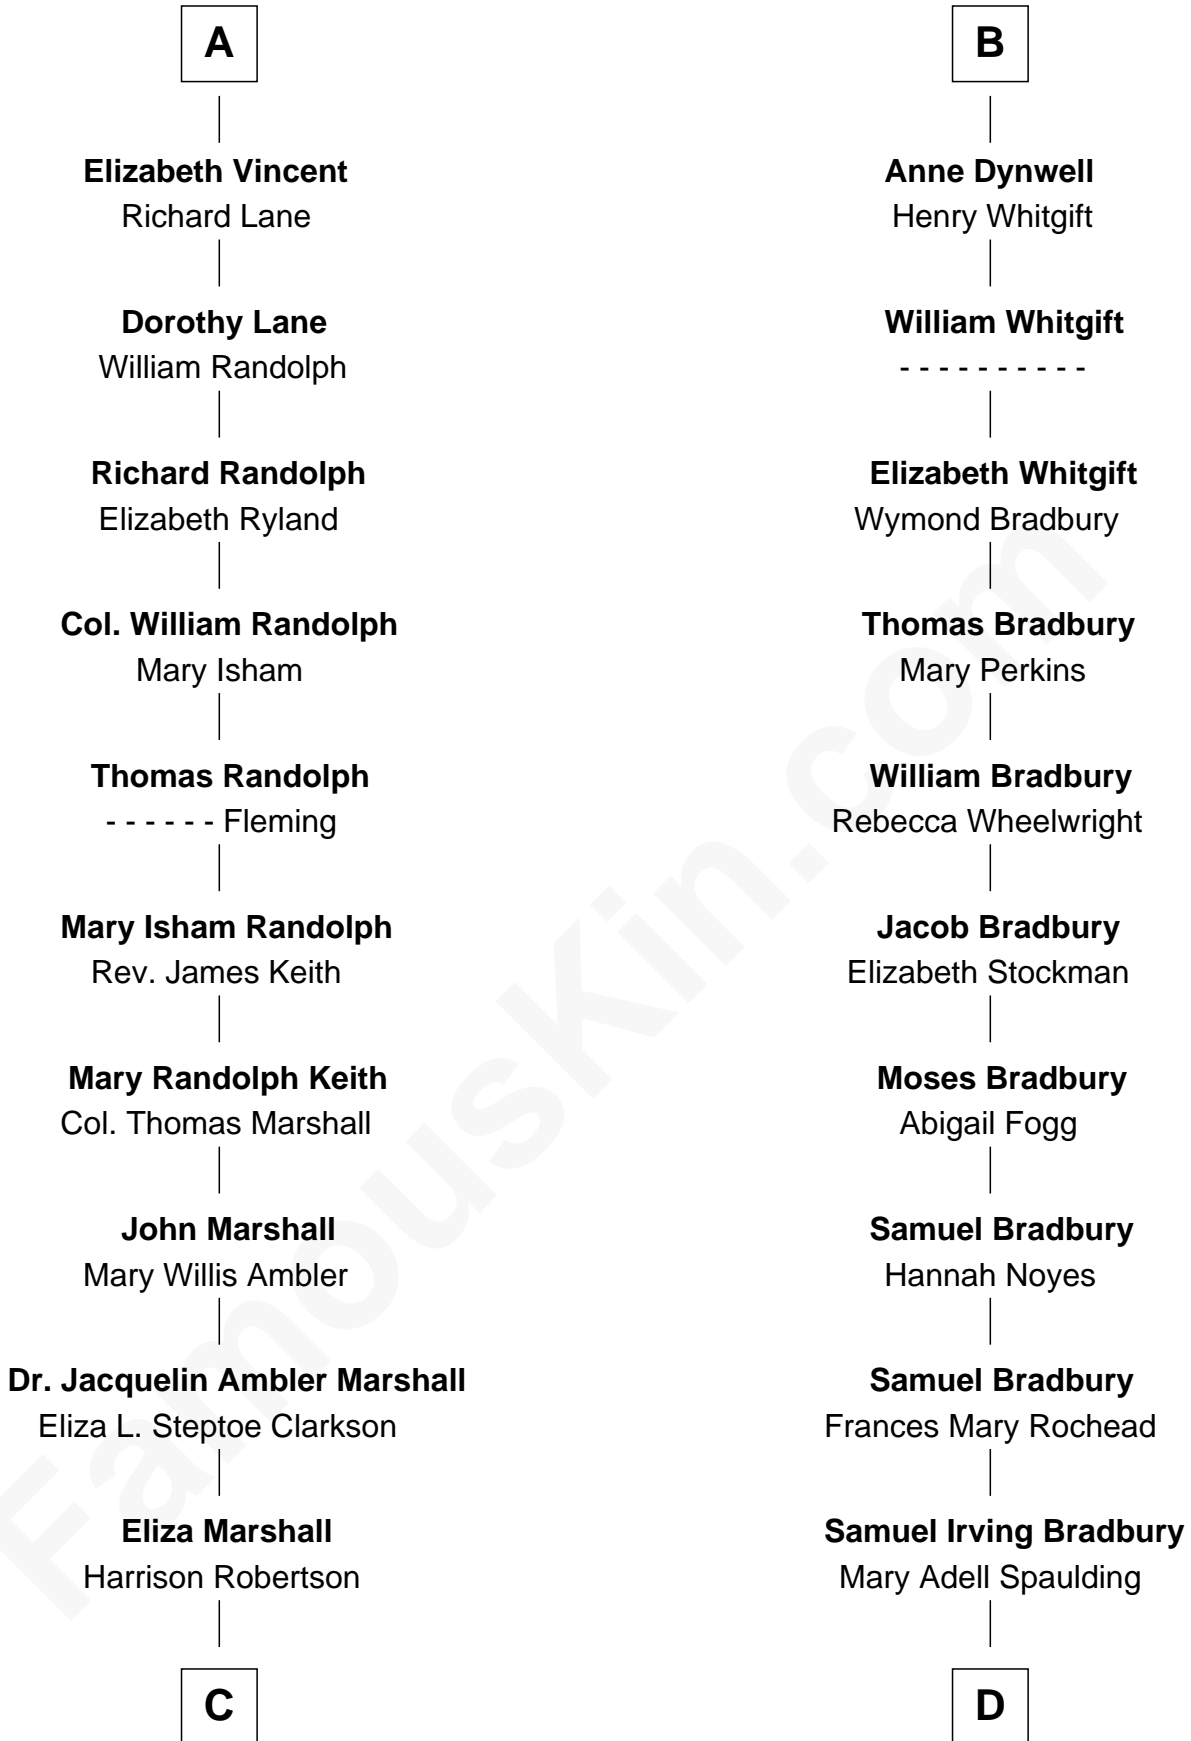

**FamousKin.com**  
**Relationship Chart of**  
**Mary Chapin Carpenter**  
*Singer and Songwriter*

**19th cousin 1 time removed of**  
**Ray Bradbury**  
*Author of The Martian Chronicles*

FamousKin.com