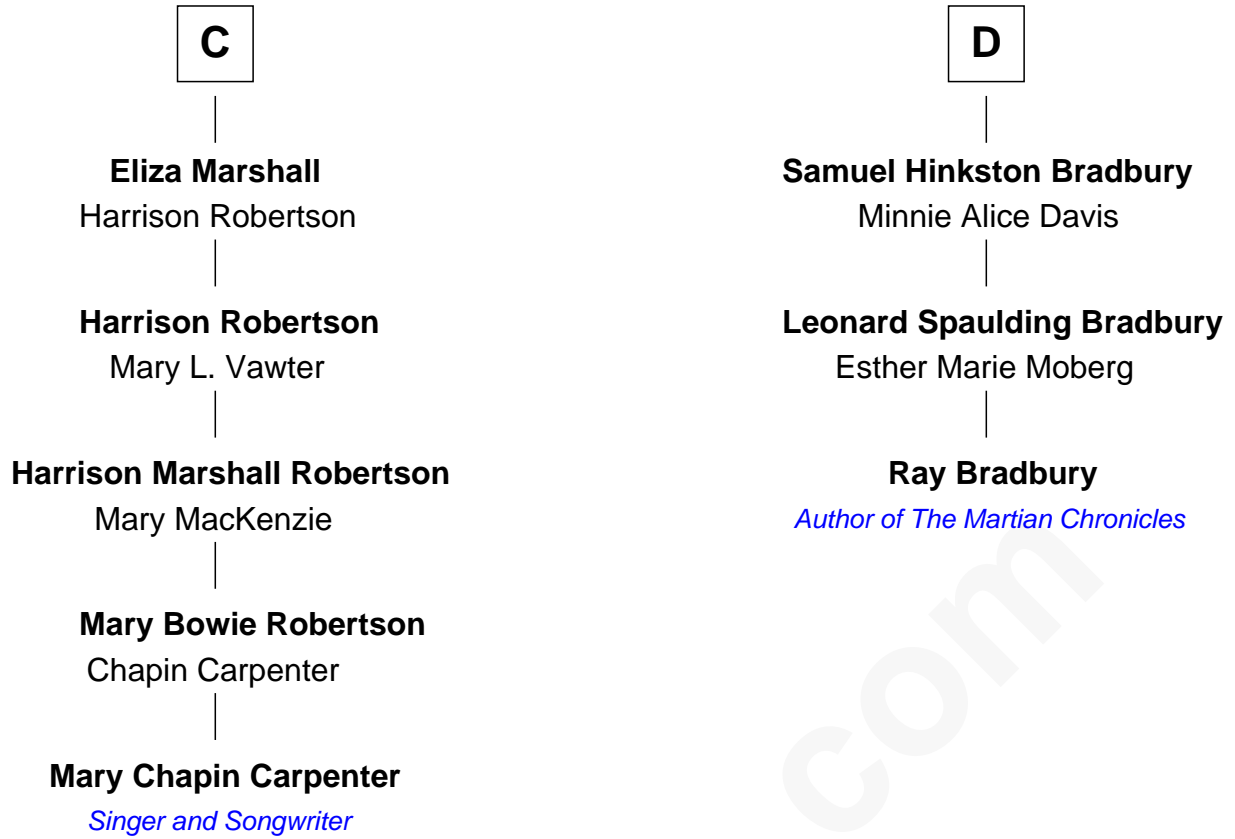

**FamousKin.com**  
**Relationship Chart of**  
**Mary Chapin Carpenter**  
*Singer and Songwriter*

**19th cousin 2 times removed of**  
**Ray Bradbury**  
*Author of The Martian Chronicles*

**Sir John Howard**  
 Alice de Bois

**Sir Robert Howard**  
 Margaret de Scales

**Joan Howard**  
 Sir Peter de Brewes

**Sir John Howard**  
 Alice Tendring

**Beatrice Brewes**  
 Sir Hugh Shirley

**Sir Robert Howard**  
 Margaret Mowbray

**Sir Ralph Shirley**  
 Joan Basset

**Katherine Howard**  
 Sir Edward Neville

**Beatrice Shirley**  
 John Brome

**Catherine Neville**  
 Robert Tanfield

**Isabel Brome**  
 John Denton

**William Tanfield**  
 Elizabeth Stavely

**Thomas Denton**  
 Jane Webbe

**Frances Tanfield**  
 Bridget Cave

**Isabel Denton**  
 William ap Walter

**A**

**B**

FamousKin.com