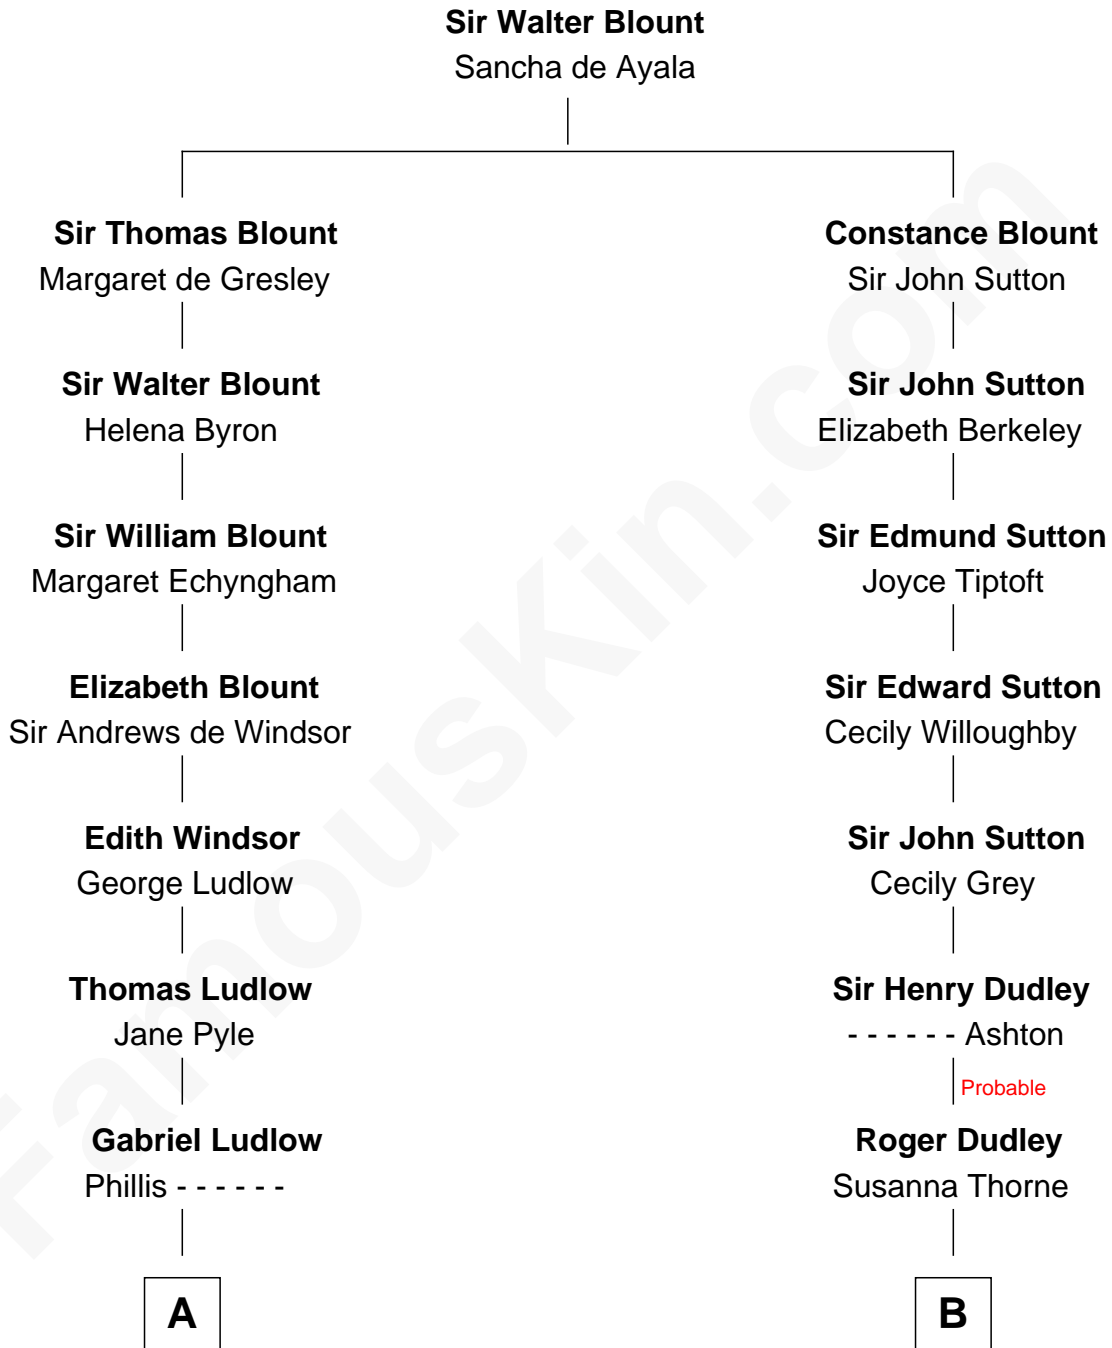

FamousKin.com
Relationship Chart of
Mary Chapin Carpenter
Singer and Songwriter

12th cousin 6 times removed of

John Langdon
Signer of the U.S. Constitution

C

—
Mary Bowie Robertson

Chapin Carpenter

—
Mary Chapin Carpenter

Singer and Songwriter

FamousKin.com