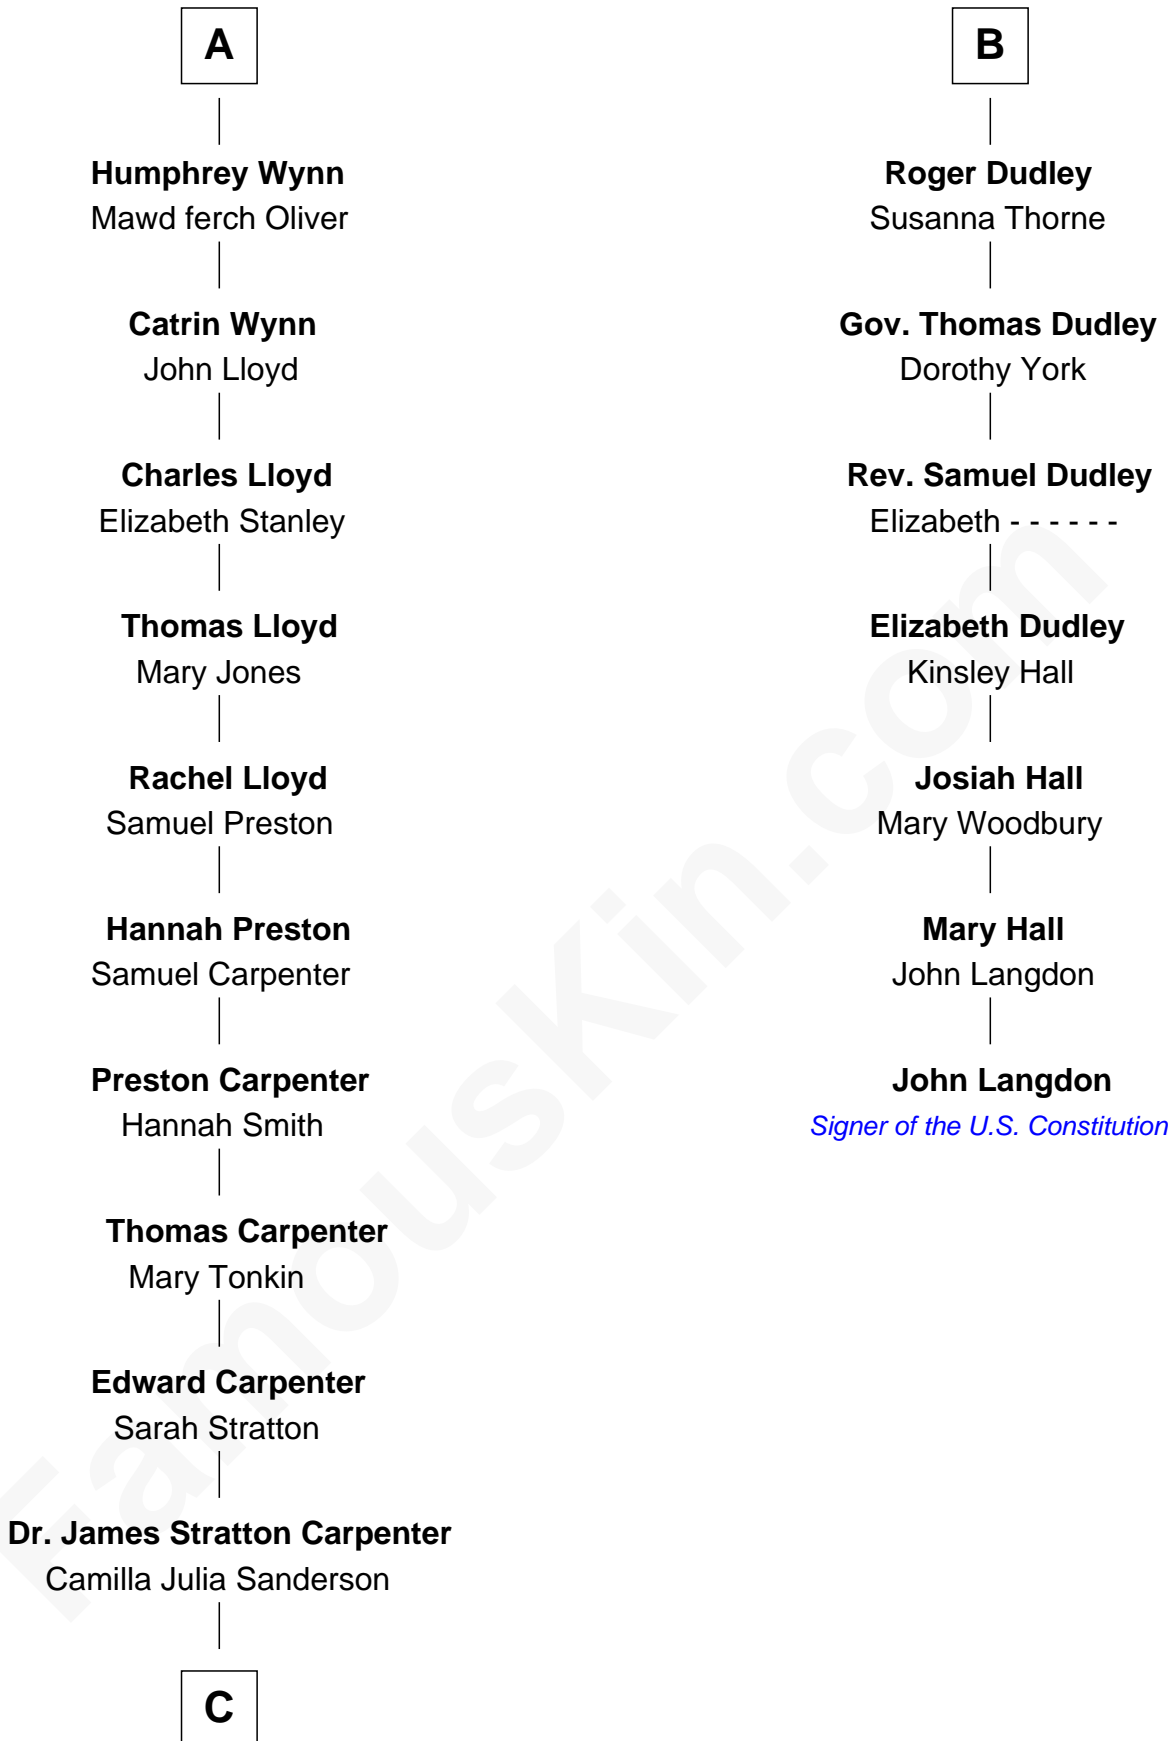

**FamousKin.com**  
**Relationship Chart of**  
**Mary Chapin Carpenter**  
*Singer and Songwriter*

**13th cousin 8 times removed of**  
**John Langdon**  
*Signer of the U.S. Constitution*

**C**

**Dr. John Thomas Carpenter**

Eliza Adelaide Hill

**Dr. James Stratton Carpenter**

Lillian Louise Chapin

**Chapin Carpenter**

Ruth Smythe

**Chapin Carpenter**

Mary Bowie Robertson

**Mary Chapin Carpenter**