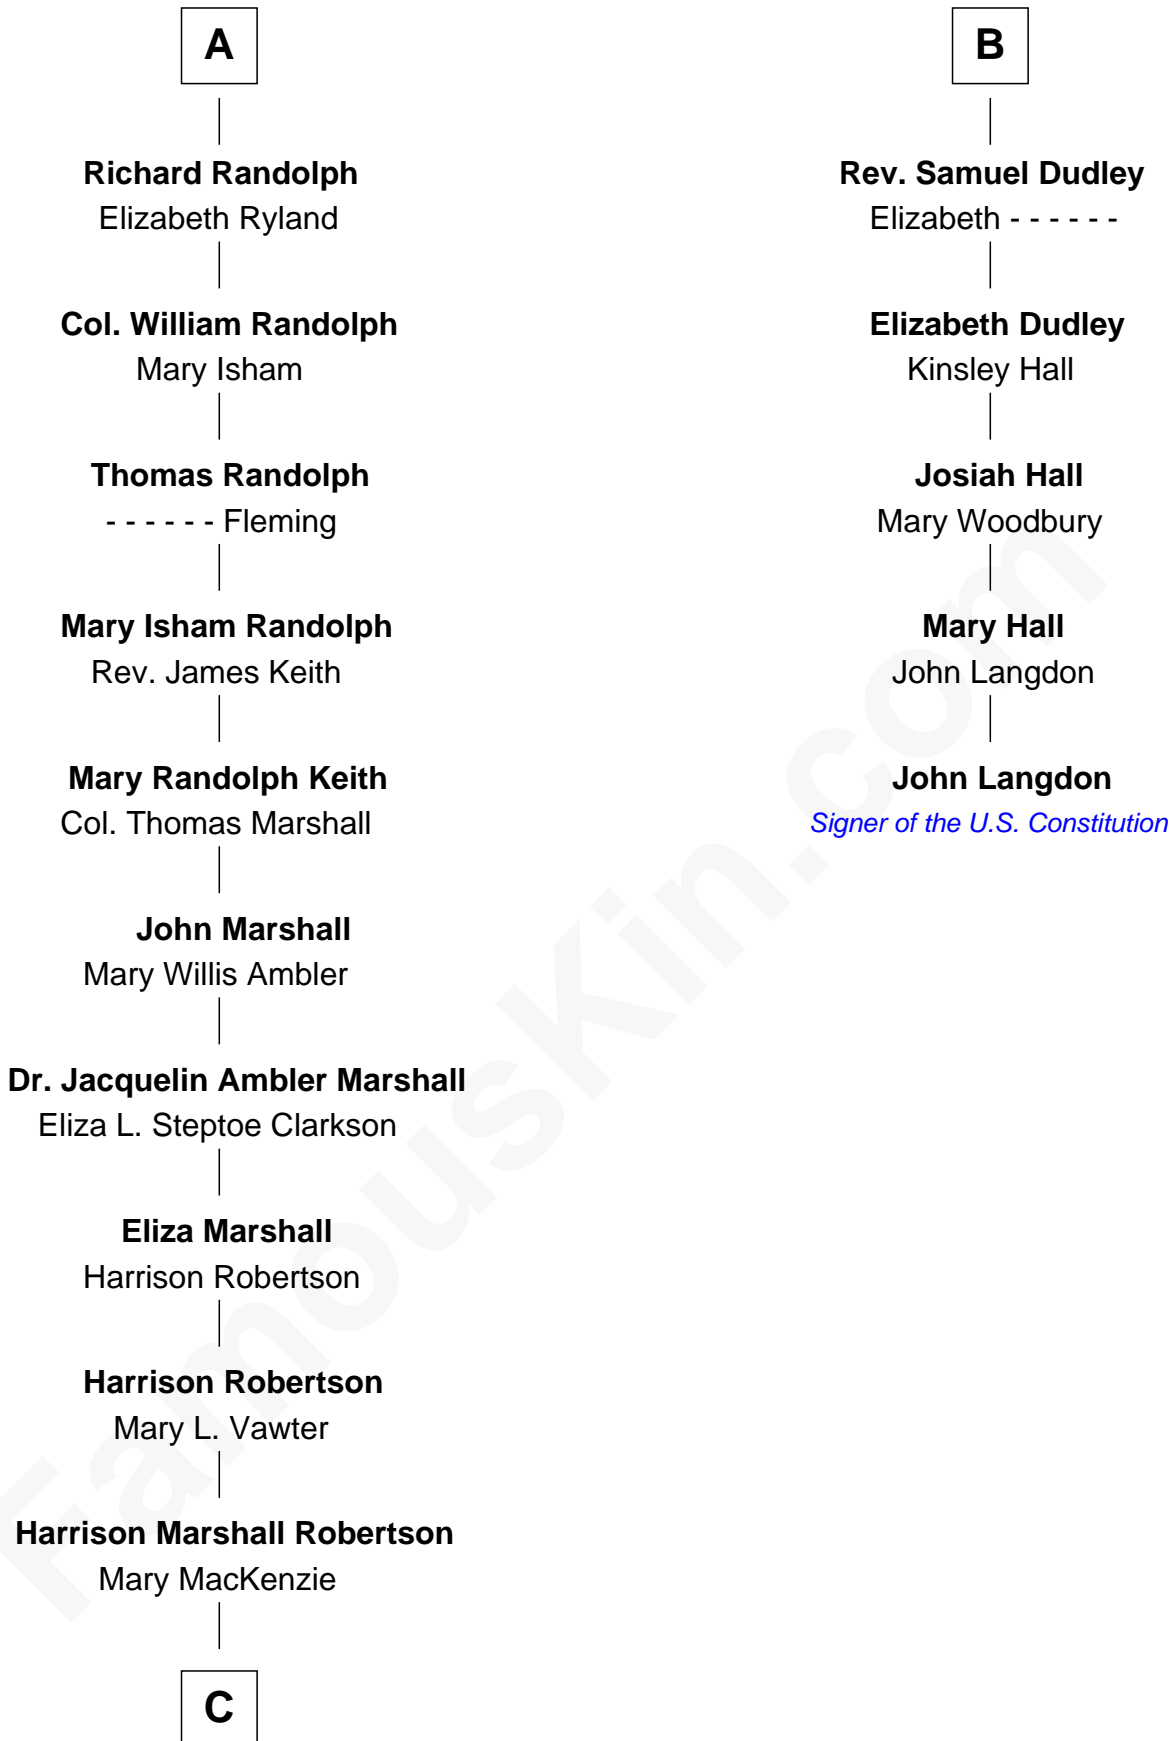

FamousKin.com
Relationship Chart of
Mary Chapin Carpenter
Singer and Songwriter

11th cousin 7 times removed of

John Langdon
Signer of the U.S. Constitution

C

—
Mary Bowie Robertson
Chapin Carpenter

—
Mary Chapin Carpenter
Singer and Songwriter

FamousKin.com