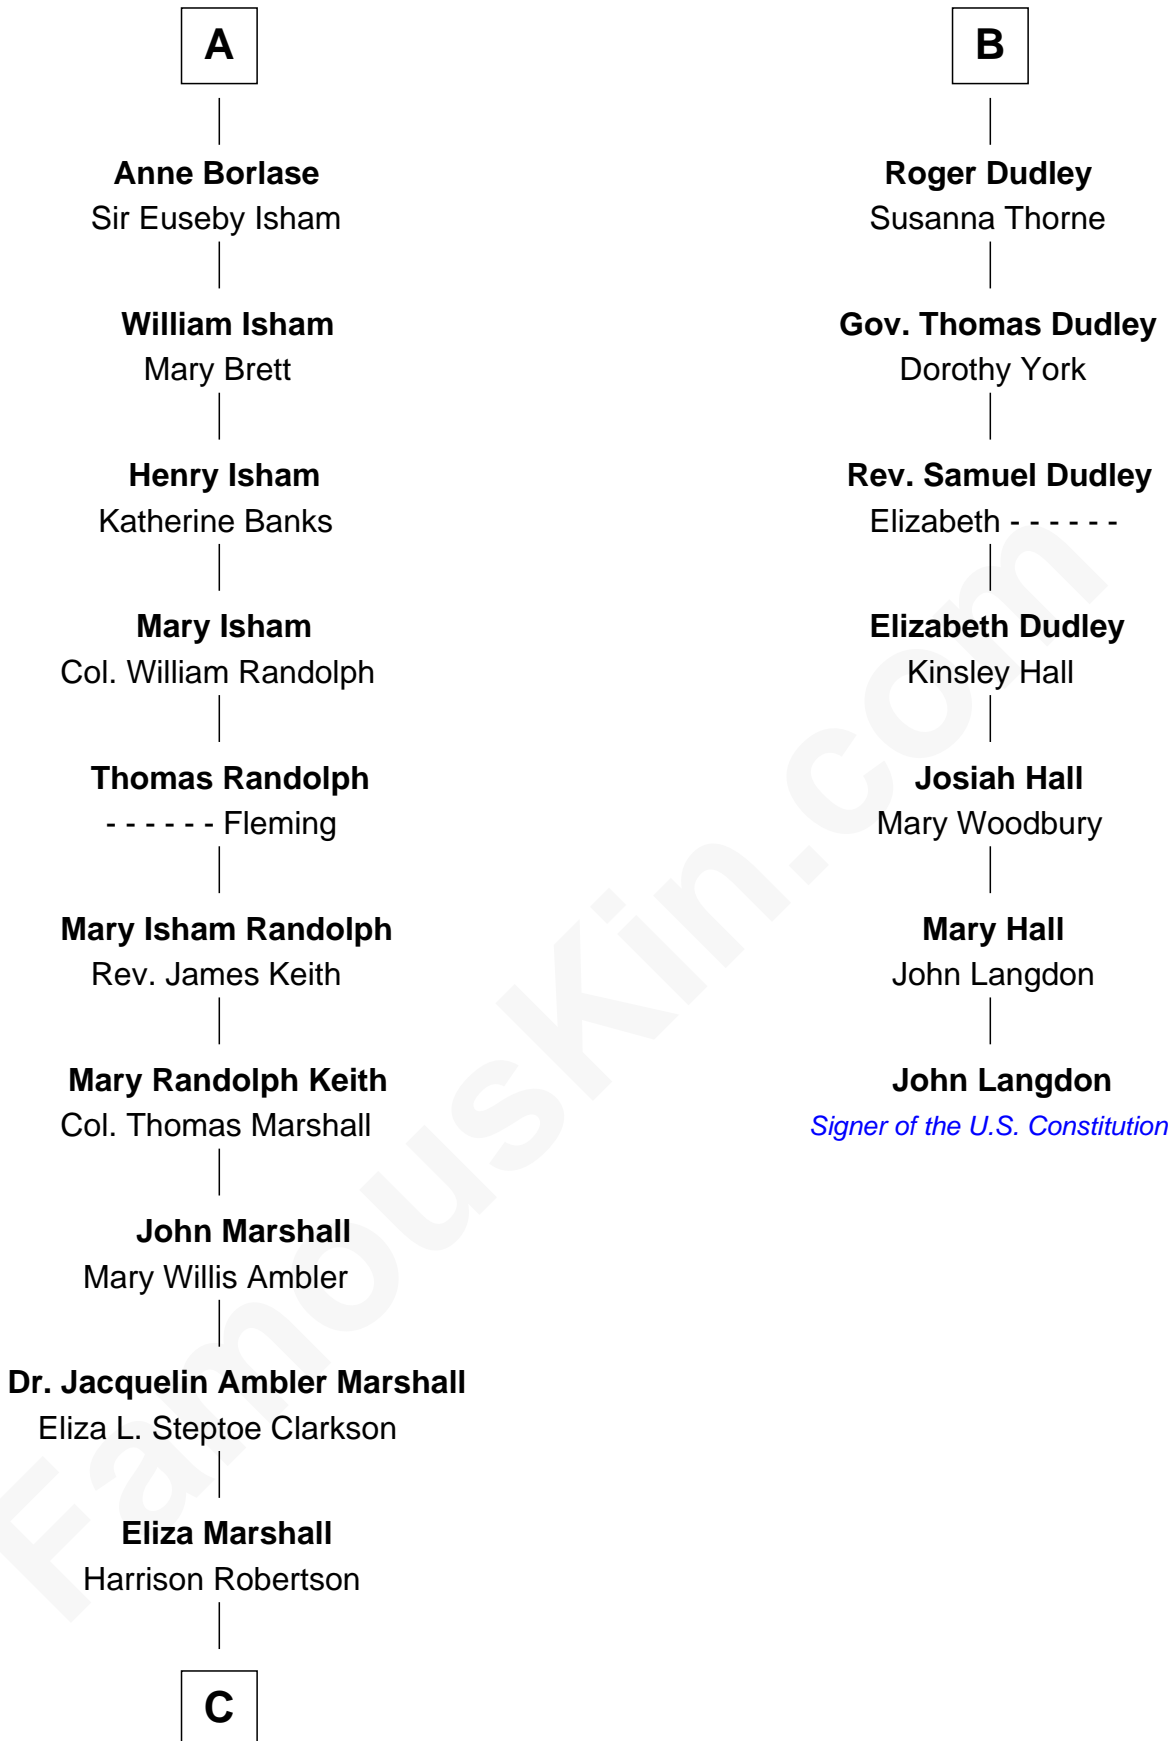

FamousKin.com
Relationship Chart of
Mary Chapin Carpenter
Singer and Songwriter

13th cousin 7 times removed of

John Langdon
Signer of the U.S. Constitution

C

—
Harrison Robertson

Mary L. Vawter

—
Harrison Marshall Robertson

Mary MacKenzie

—
Mary Bowie Robertson

Chapin Carpenter

—
Mary Chapin Carpenter

Singer and Songwriter

FamousKin.com