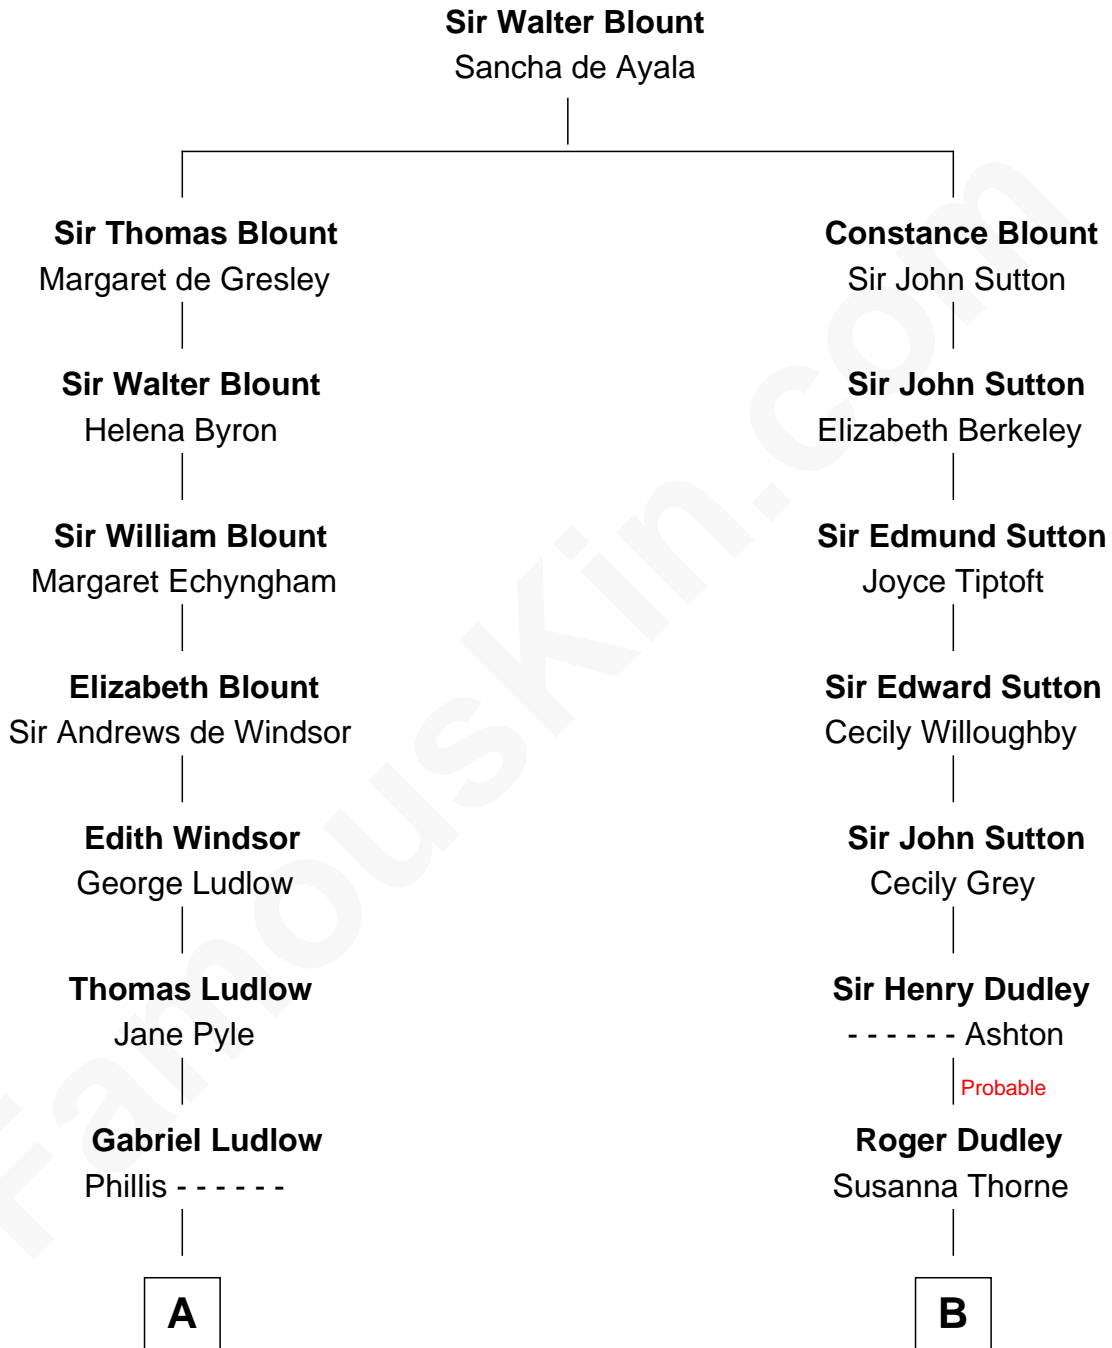

FamousKin.com
Relationship Chart of
Mary Chapin Carpenter
Singer and Songwriter

16th cousin 2 times removed of
Louis Auchincloss
Author

C

—
Mary Bowie Robertson

Chapin Carpenter

—
Mary Chapin Carpenter

Singer and Songwriter

FamousKin.com