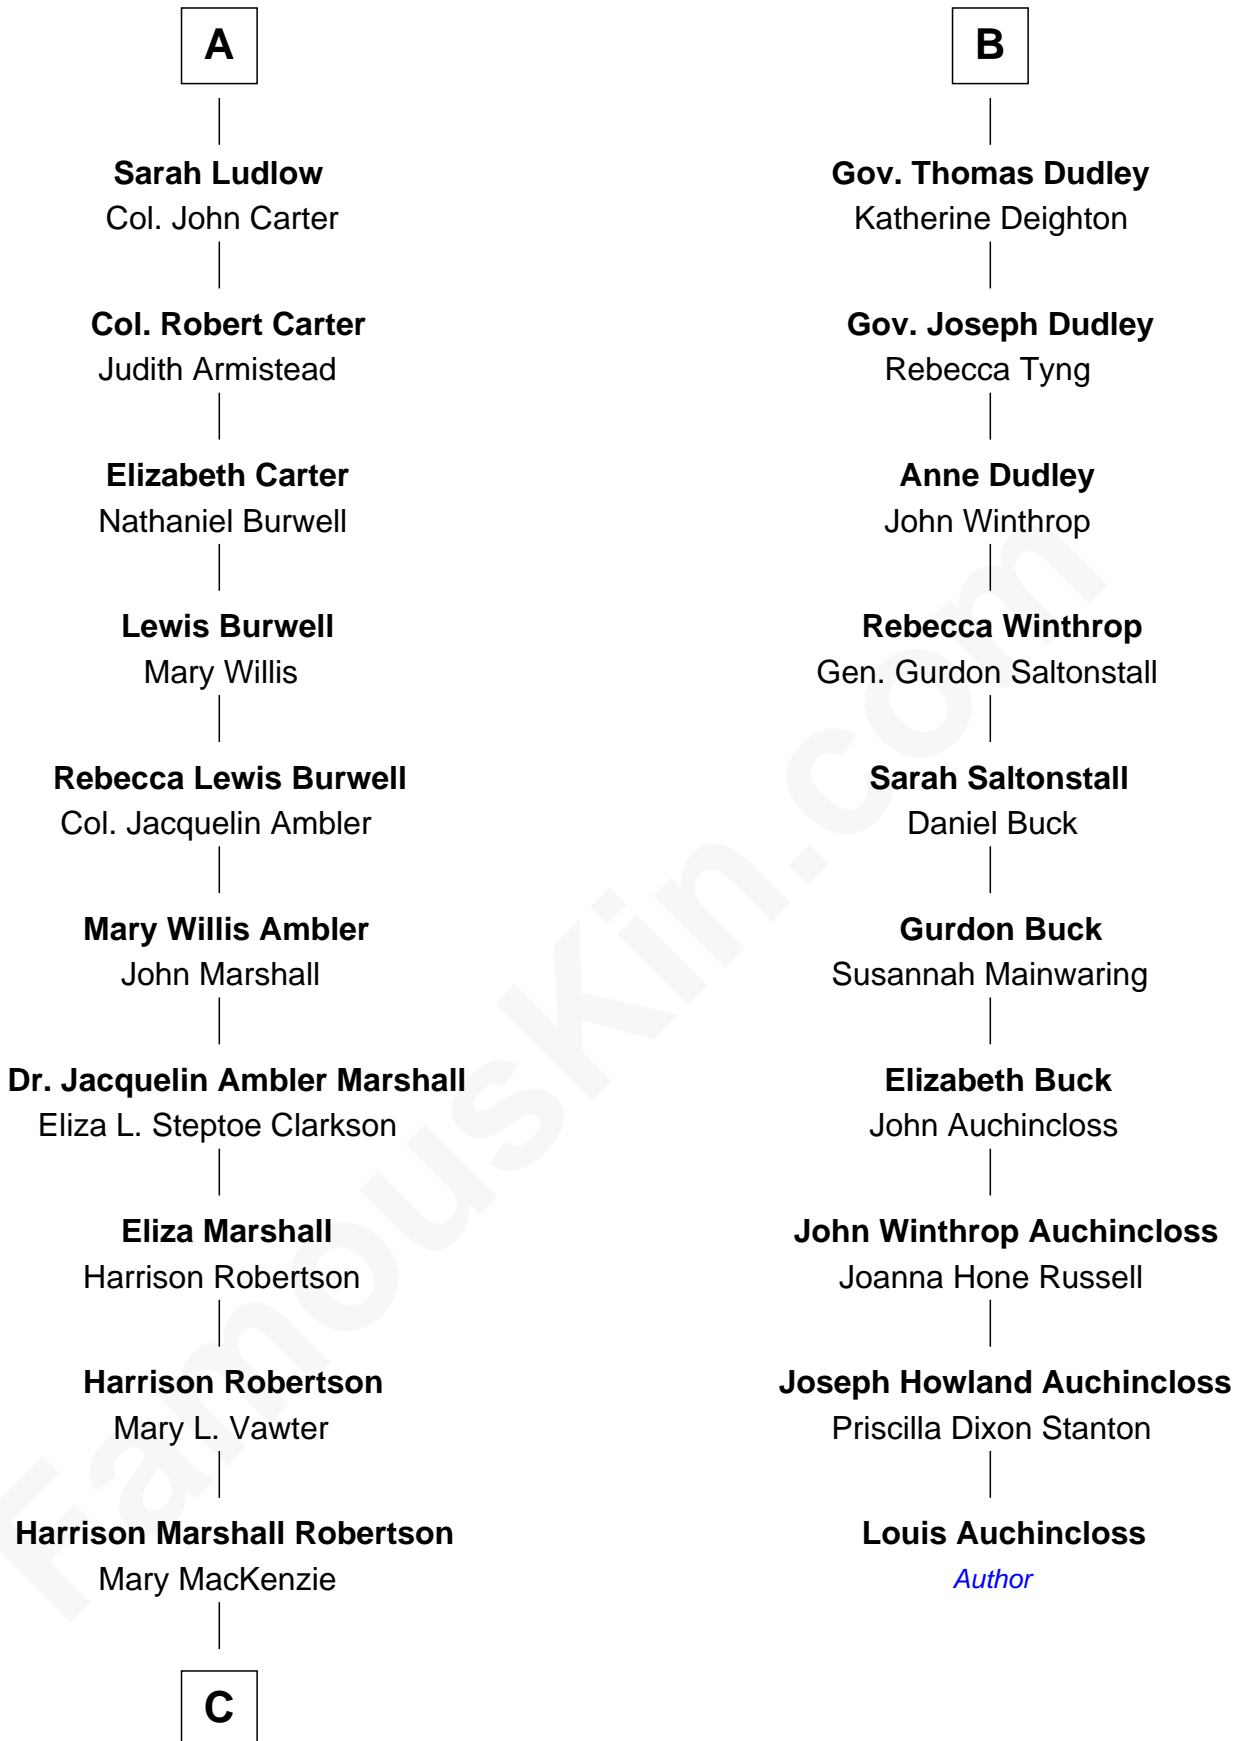

FamousKin.com
Relationship Chart of
Mary Chapin Carpenter
Singer and Songwriter

16th cousin 2 times removed of
Louis Auchincloss
Author

C

—
Mary Bowie Robertson

Chapin Carpenter

—
Mary Chapin Carpenter

Singer and Songwriter

FamousKin.com