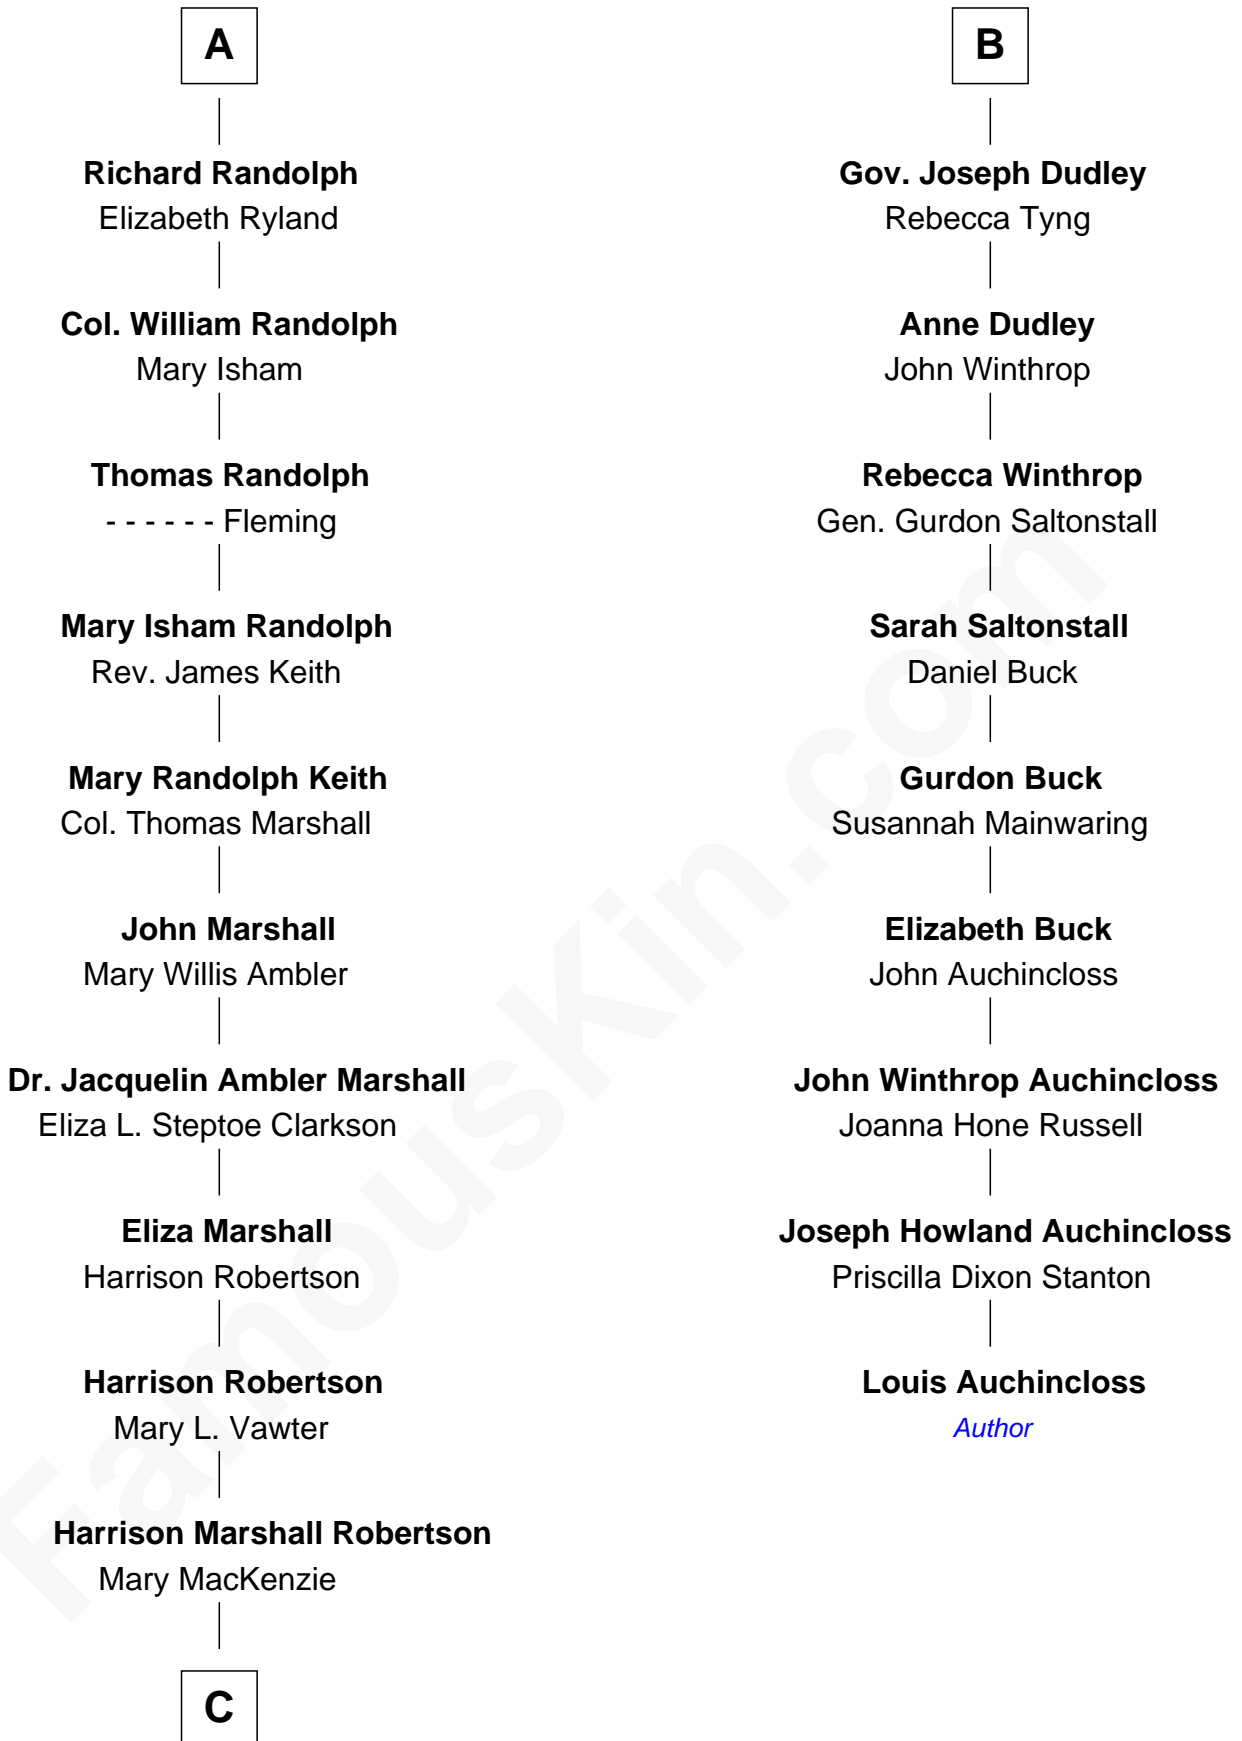

FamousKin.com
Relationship Chart of
Mary Chapin Carpenter
Singer and Songwriter

15th cousin 3 times removed of
Louis Auchincloss
Author

C

—
Mary Bowie Robertson

Chapin Carpenter

—
Mary Chapin Carpenter

Singer and Songwriter

FamousKin.com