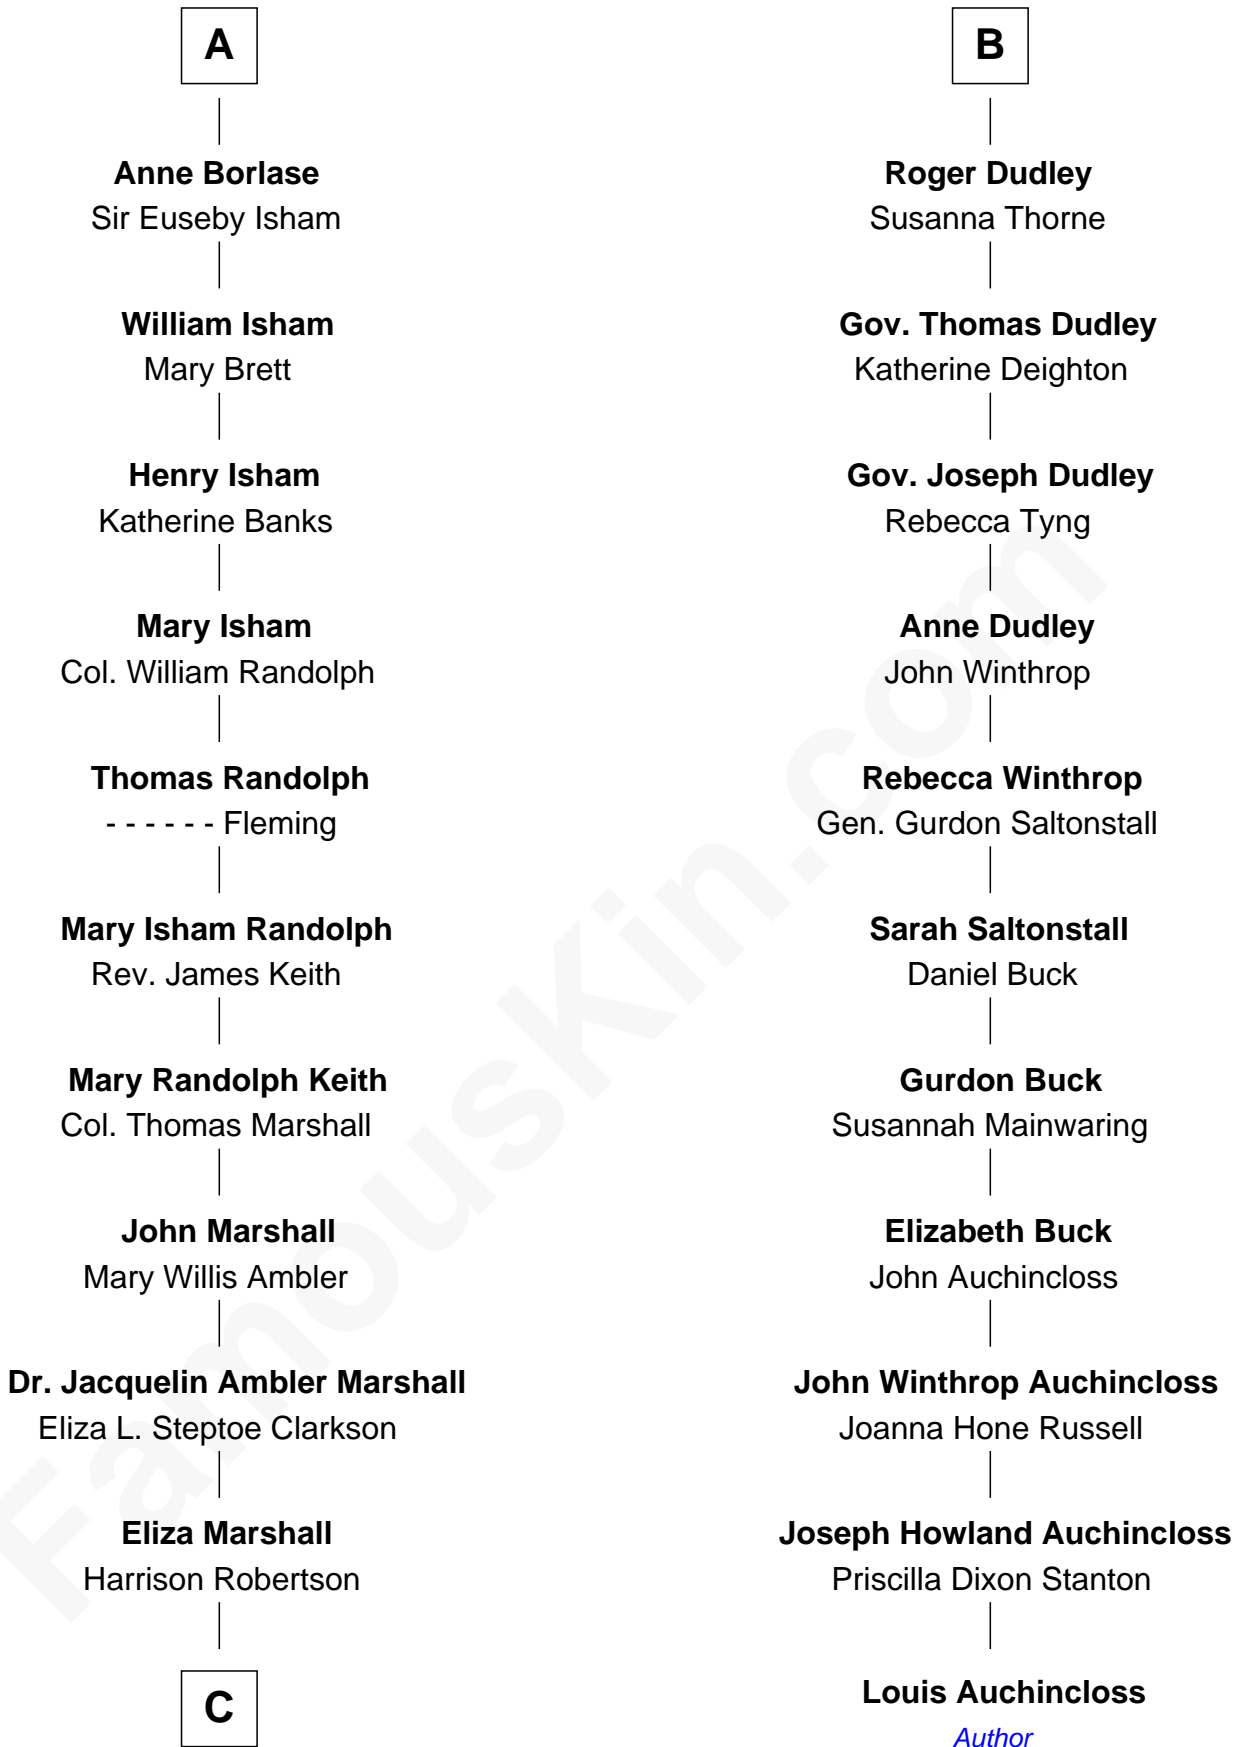

**FamousKin.com**  
**Relationship Chart of**  
**Mary Chapin Carpenter**  
*Singer and Songwriter*

17th cousin 3 times removed of

**Louis Auchincloss**  
*Author*

**Sir Philip le Despencer**  
 Elizabeth - - - - -

**Sir Philip le Despencer**  
 Elizabeth de Tibetot

**Margery Despencer**  
 Sir Roger Wentworth

**Margaret Wentworth**  
 Sir William Hopton

**Margaret Hopton**  
 Sir Philip Booth

**Audrey Booth**  
 Sir William de Lytton

**Sir Edmund Sutton**  
 Joyce Tiptoft

**Sir Edward Sutton**  
 Cecily Willoughby

**Sir John Sutton**  
 Cecily Grey

**Sir Henry Dudley**  
 - - - - - Ashton

Probable

**B**

**C**

—  
**Harrison Robertson**

Mary L. Vawter

—  
**Harrison Marshall Robertson**

Mary MacKenzie

—  
**Mary Bowie Robertson**

Chapin Carpenter

—  
**Mary Chapin Carpenter**

*Singer and Songwriter*

FamousKin.com