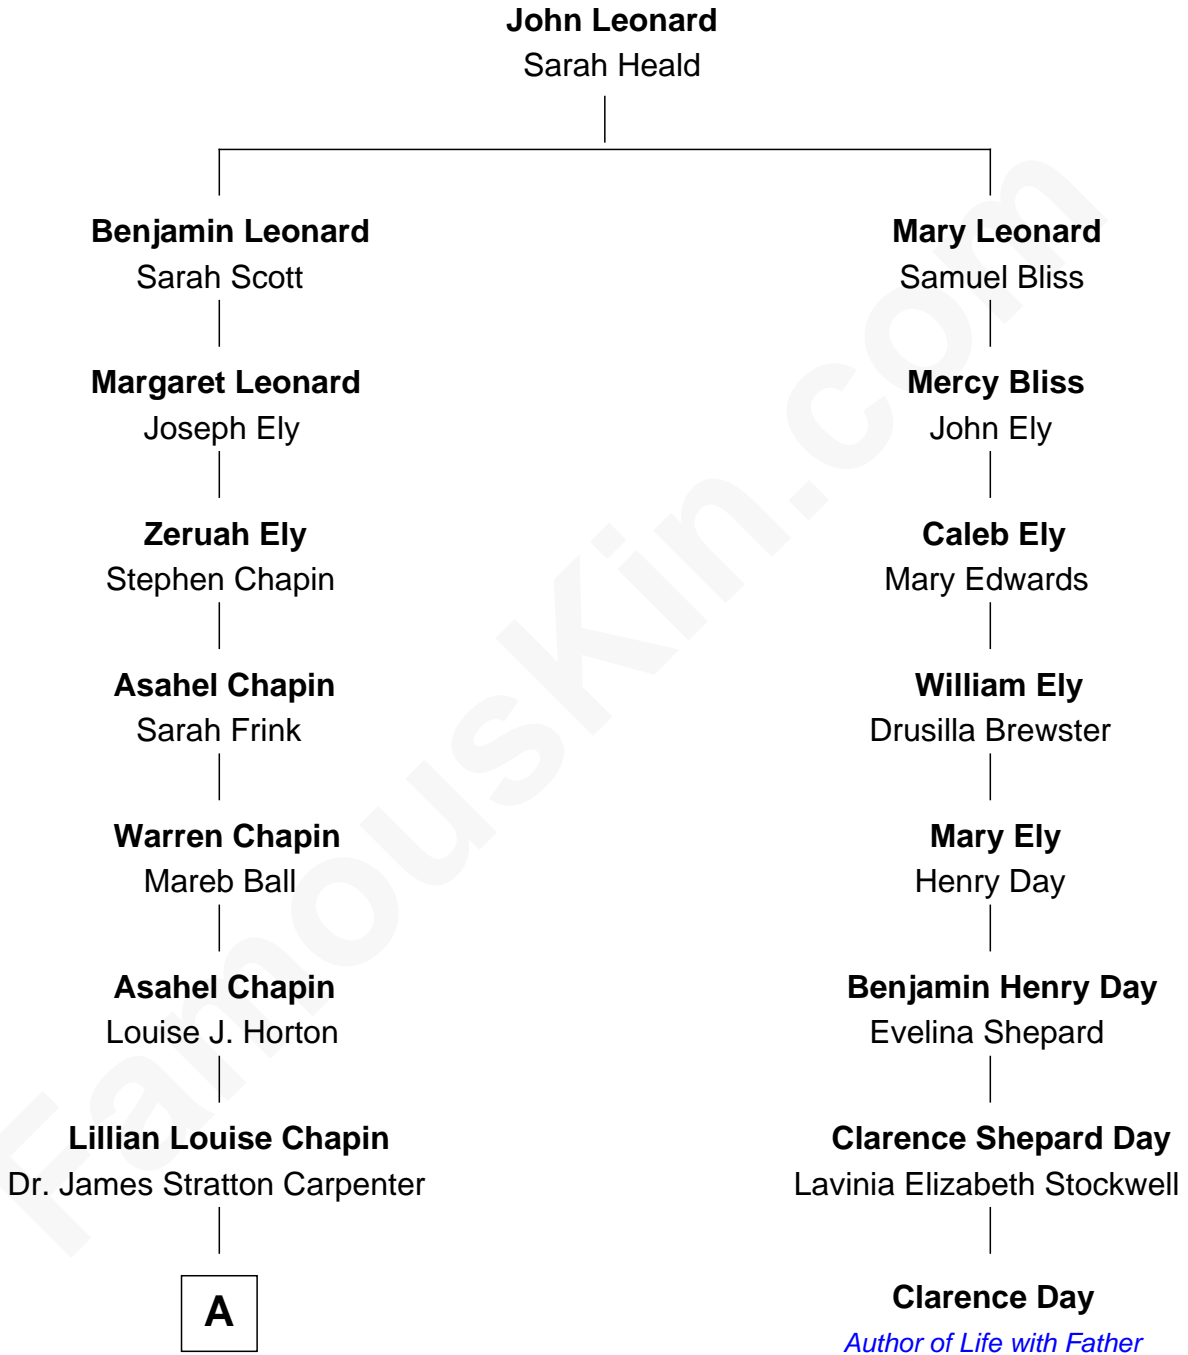

**FamousKin.com**  
**Relationship Chart of**  
**Mary Chapin Carpenter**  
*Singer and Songwriter*

7th cousin 2 times removed of

**Clarence Day**  
*Author of Life with Father*

**A**

—  
**Chapin Carpenter**

Ruth Smythe

—  
**Chapin Carpenter**

Mary Bowie Robertson

—  
**Mary Chapin Carpenter**

*Singer and Songwriter*

FamousKin.com