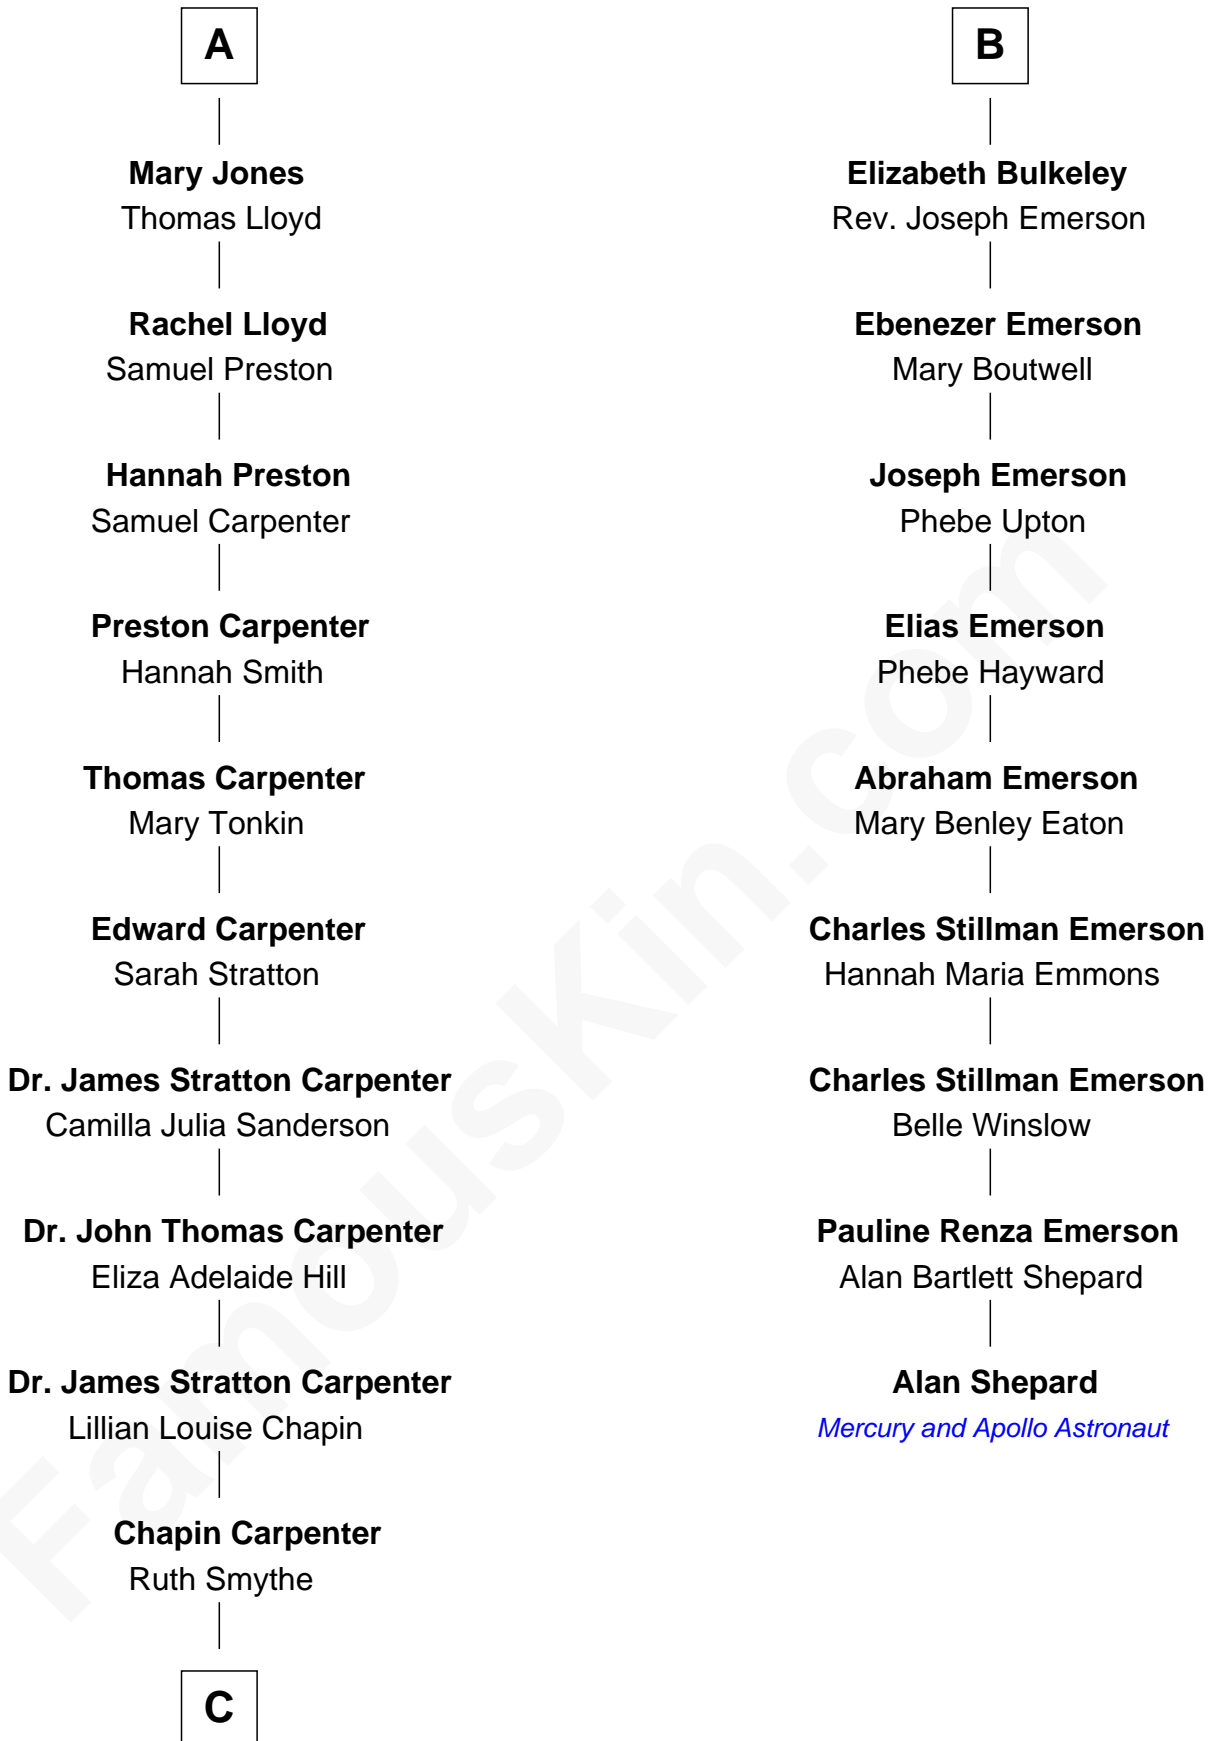

FamousKin.com
Relationship Chart of
Mary Chapin Carpenter
Singer and Songwriter

15th cousin 3 times removed of
Alan Shepard
Mercury and Apollo Astronaut

Sir Robert Corbet
 Margaret - - - - -

C

—
Chapin Carpenter
Mary Bowie Robertson

—
Mary Chapin Carpenter
Singer and Songwriter

FamousKin.com