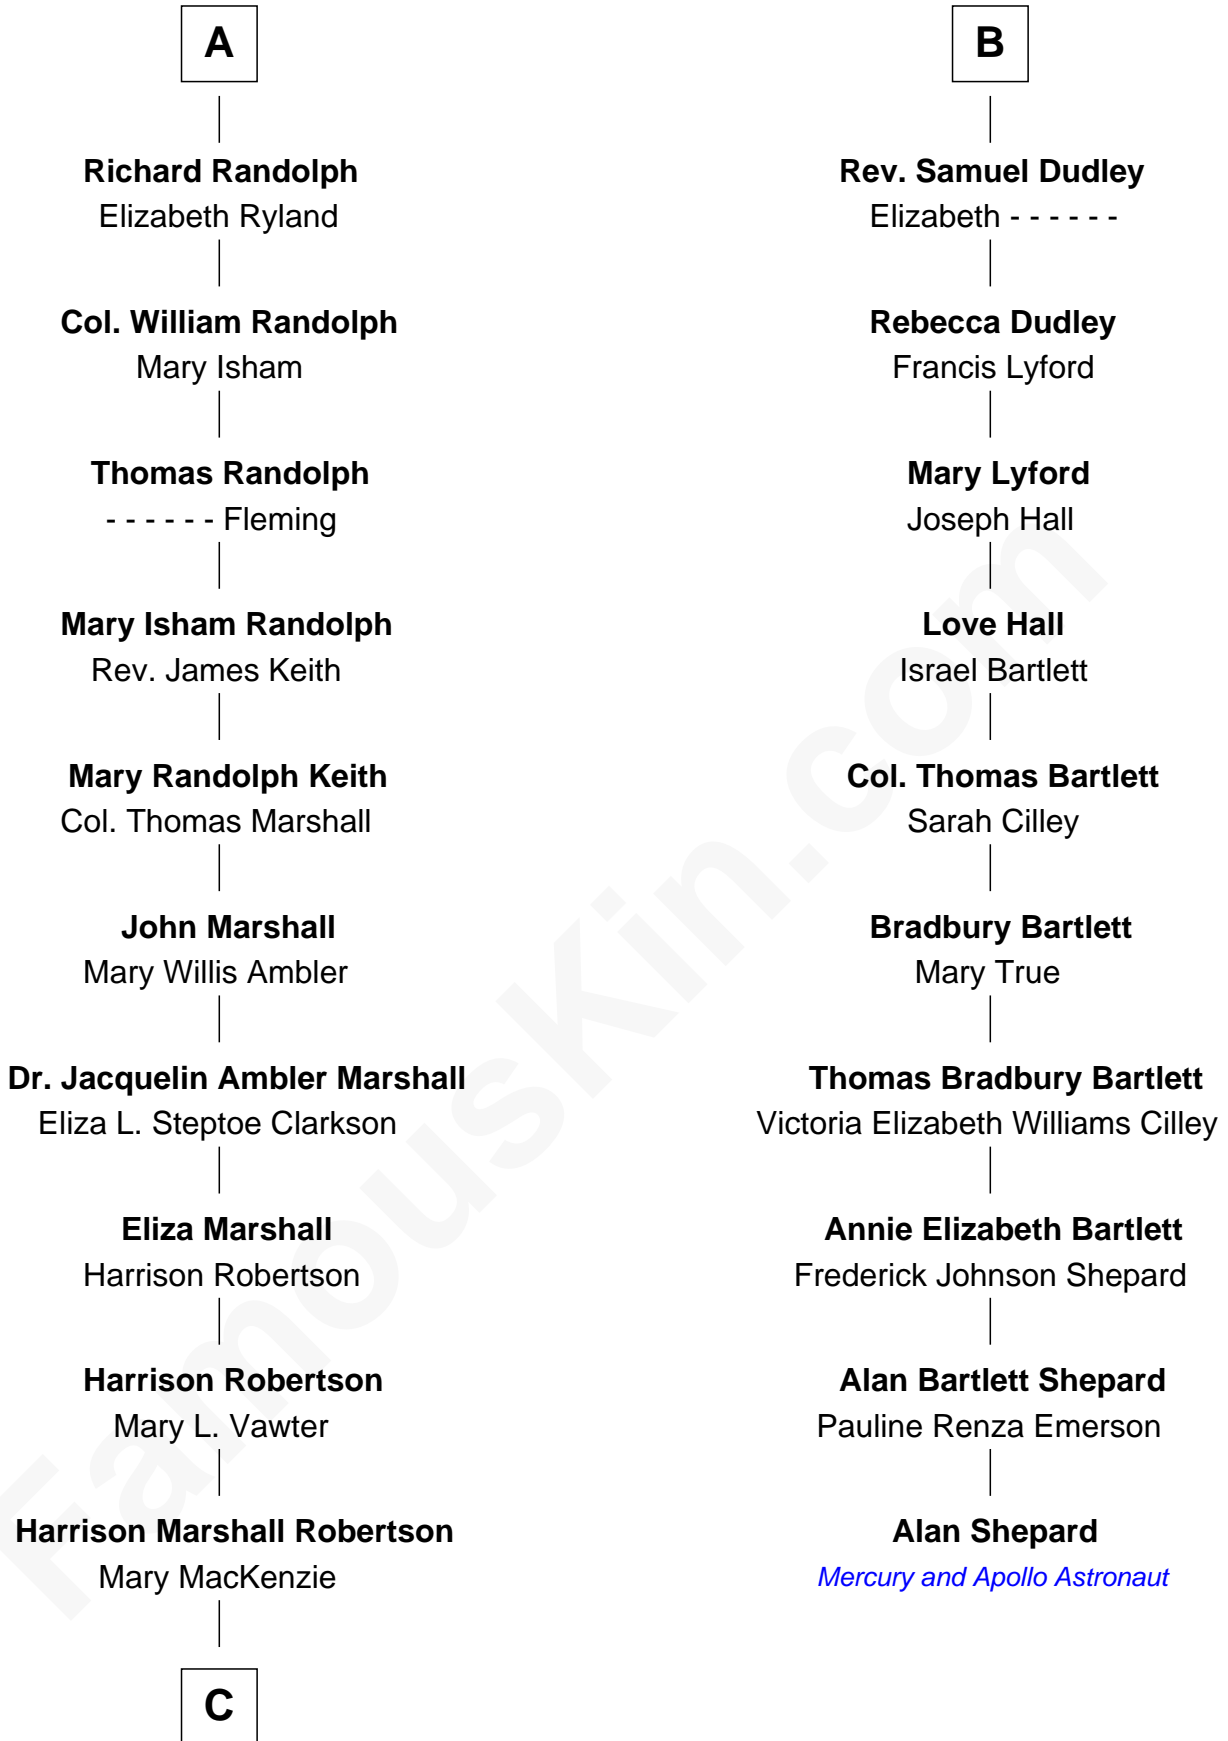

FamousKin.com
Relationship Chart of
Mary Chapin Carpenter
Singer and Songwriter

16th cousin 2 times removed of
Alan Shepard
Mercury and Apollo Astronaut

C

—
Mary Bowie Robertson

Chapin Carpenter

—
Mary Chapin Carpenter

Singer and Songwriter

FamousKin.com