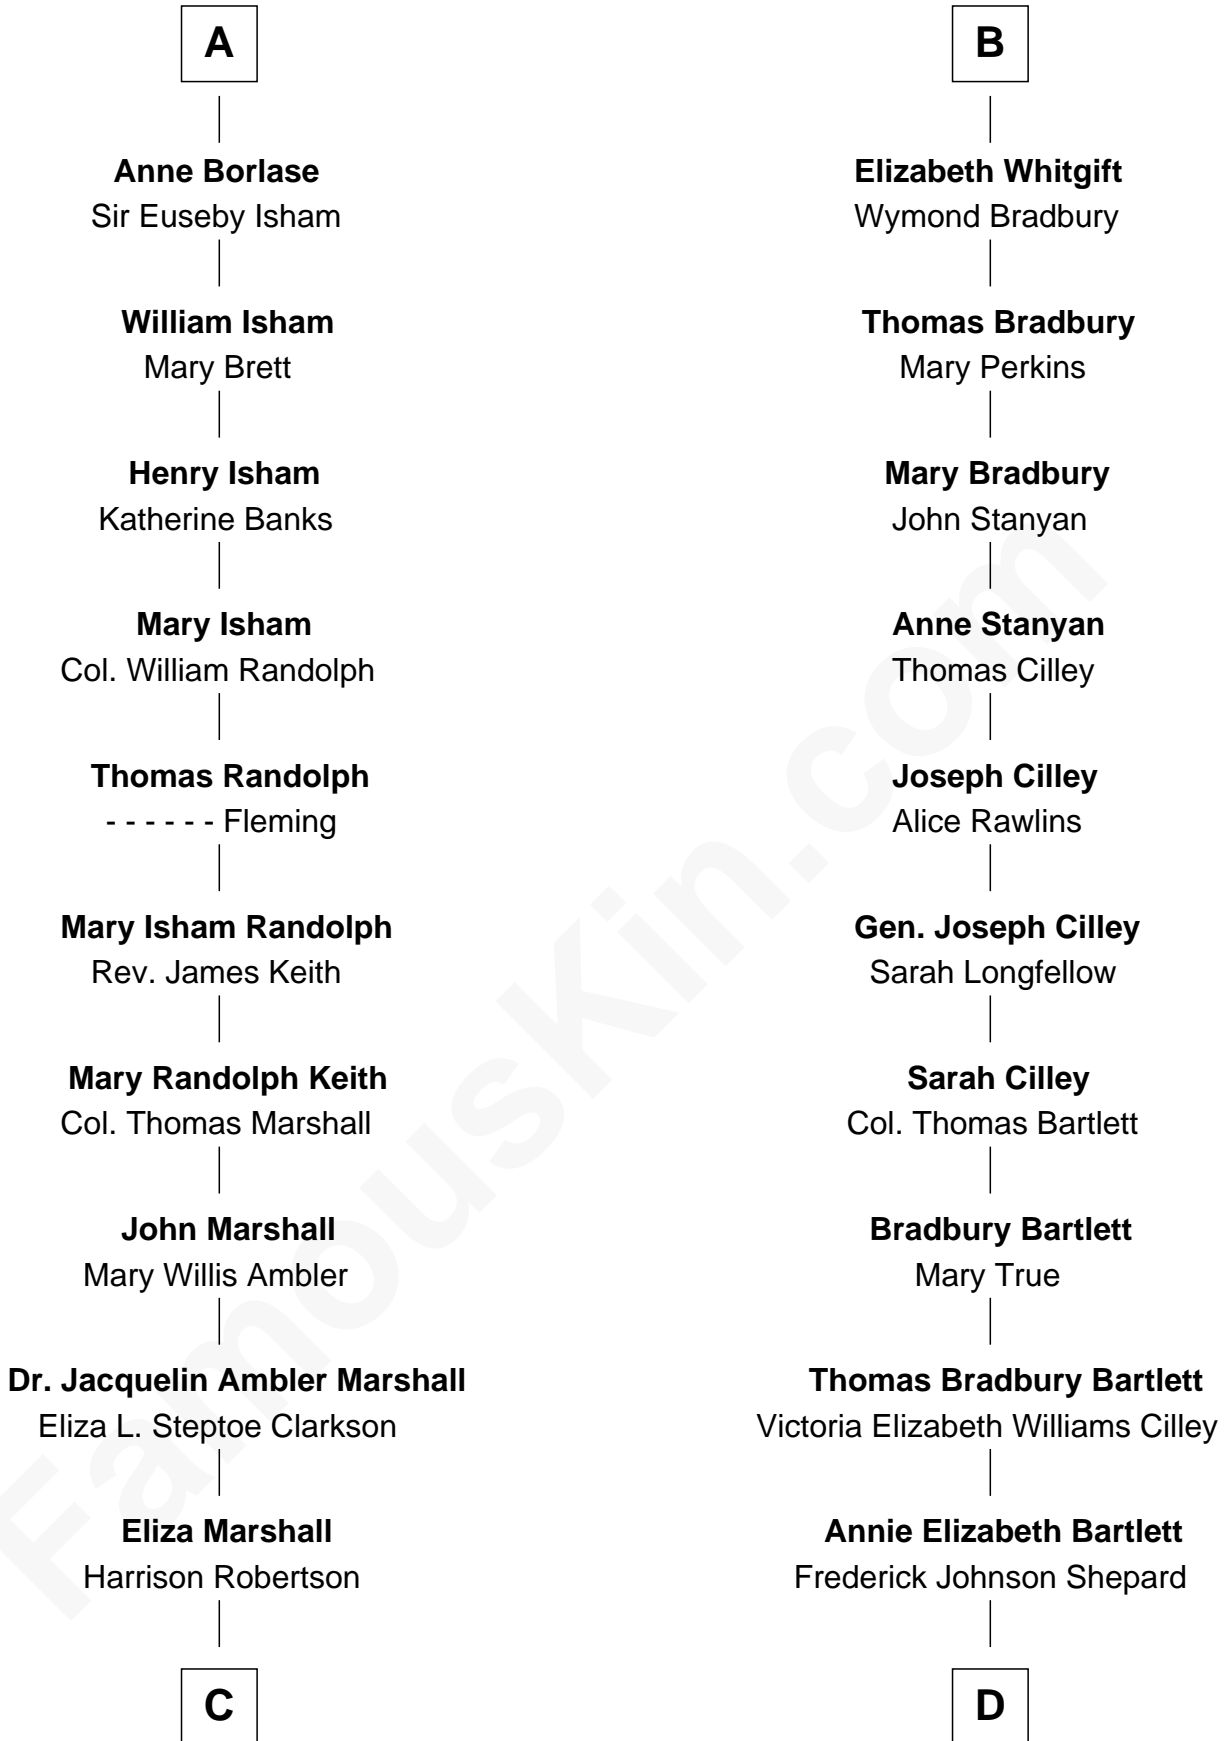

FamousKin.com
Relationship Chart of
Mary Chapin Carpenter
Singer and Songwriter

18th cousin 2 times removed of

Alan Shepard
Mercury and Apollo Astronaut

FamousKin.com