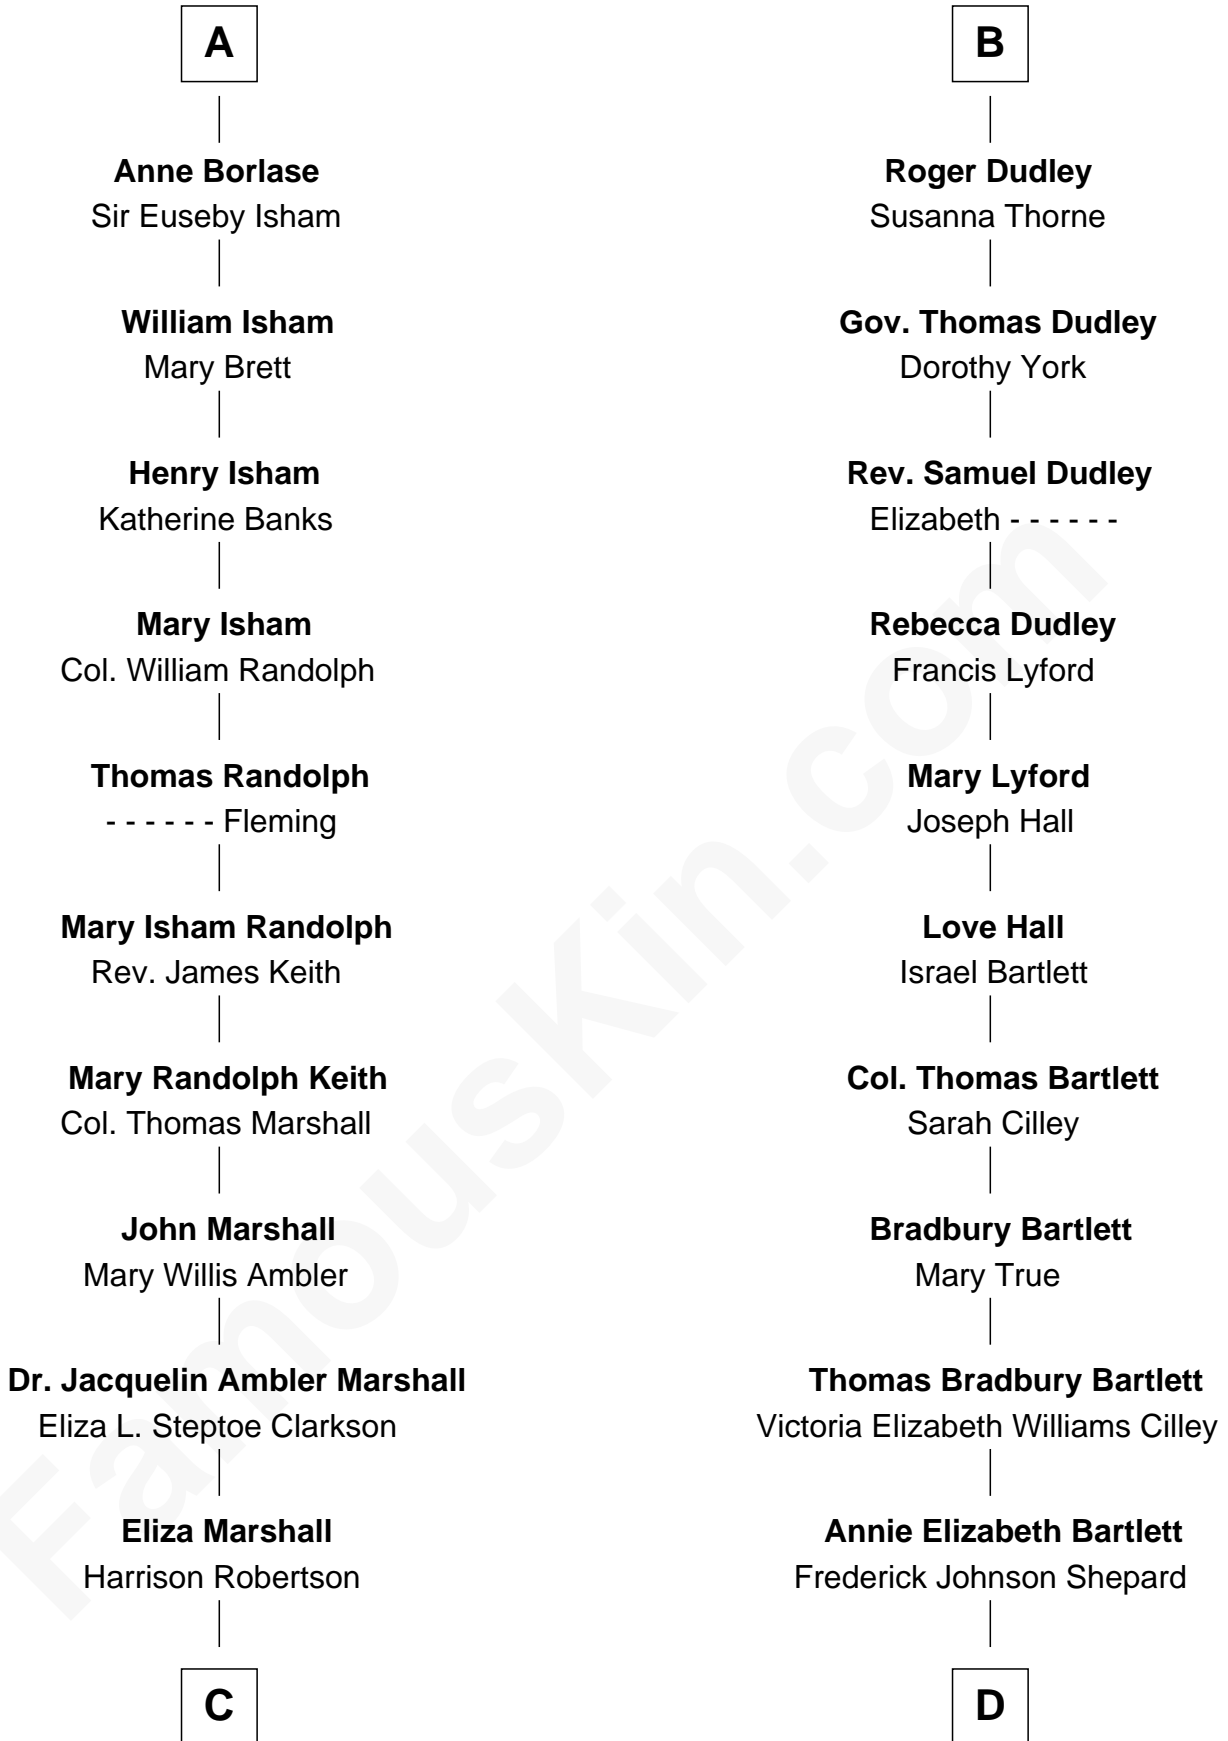

FamousKin.com
Relationship Chart of
Mary Chapin Carpenter
Singer and Songwriter

18th cousin 2 times removed of

Alan Shepard
Mercury and Apollo Astronaut

FamousKin.com