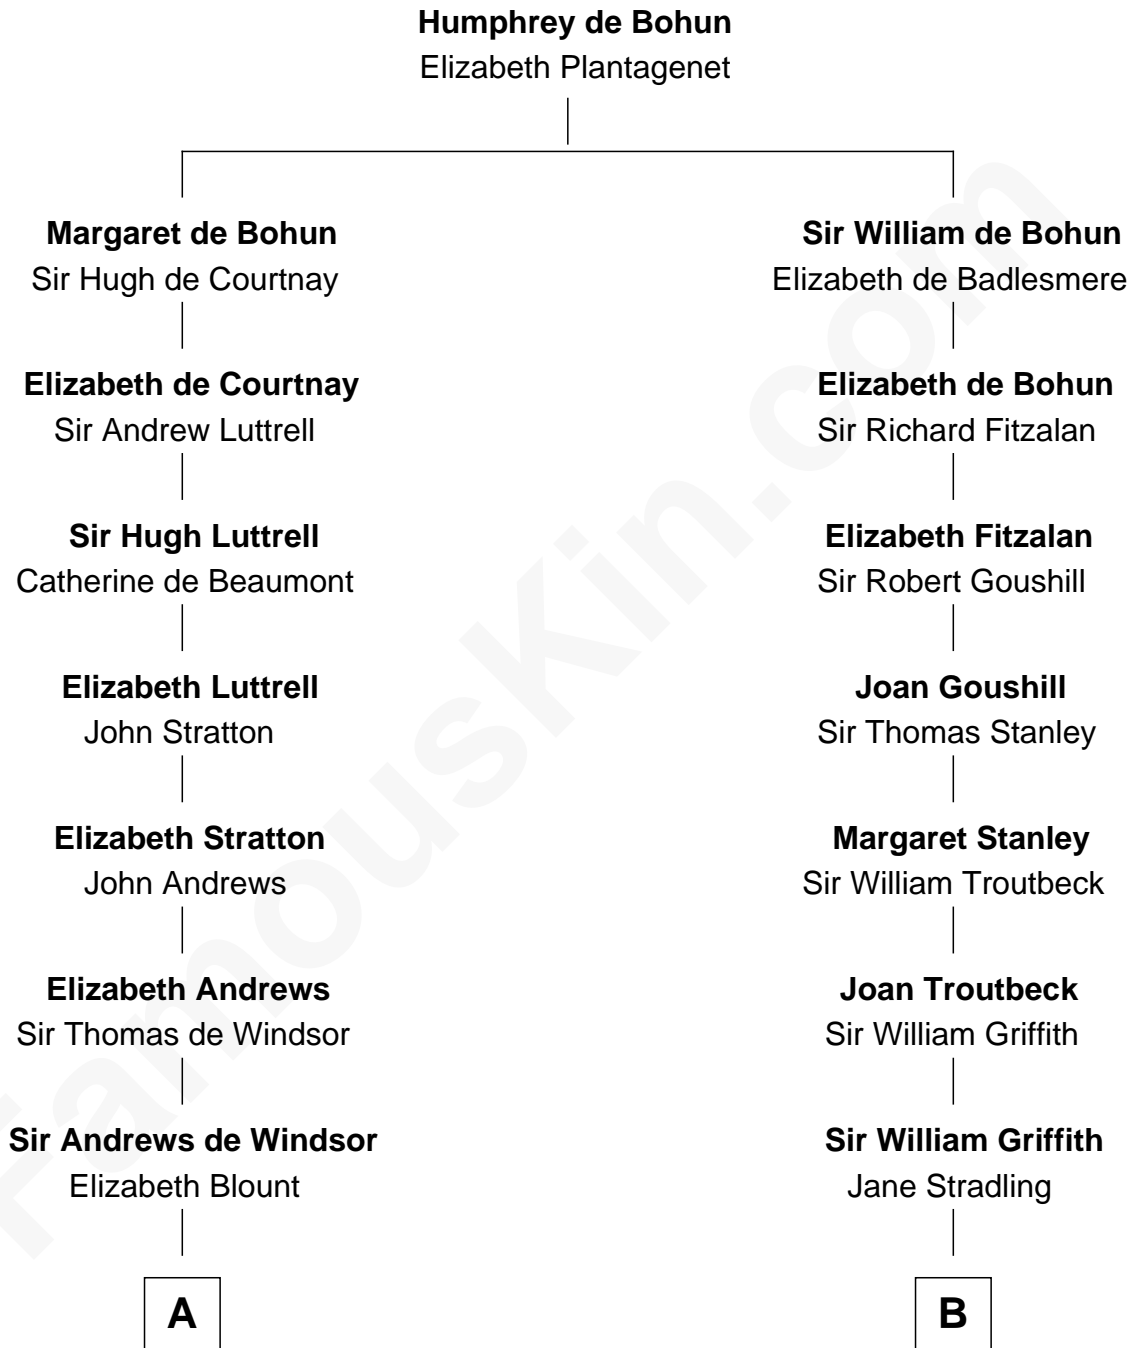

FamousKin.com
Relationship Chart of
Mary Chapin Carpenter
Singer and Songwriter

16th cousin 5 times removed of

John Quincy Adams
6th U.S. President

C

Eliza Marshall
Harrison Robertson

Harrison Robertson
Mary L. Vawter

Harrison Marshall Robertson
Mary MacKenzie

Mary Bowie Robertson
Chapin Carpenter

Mary Chapin Carpenter
Singer and Songwriter

FamousKin.com