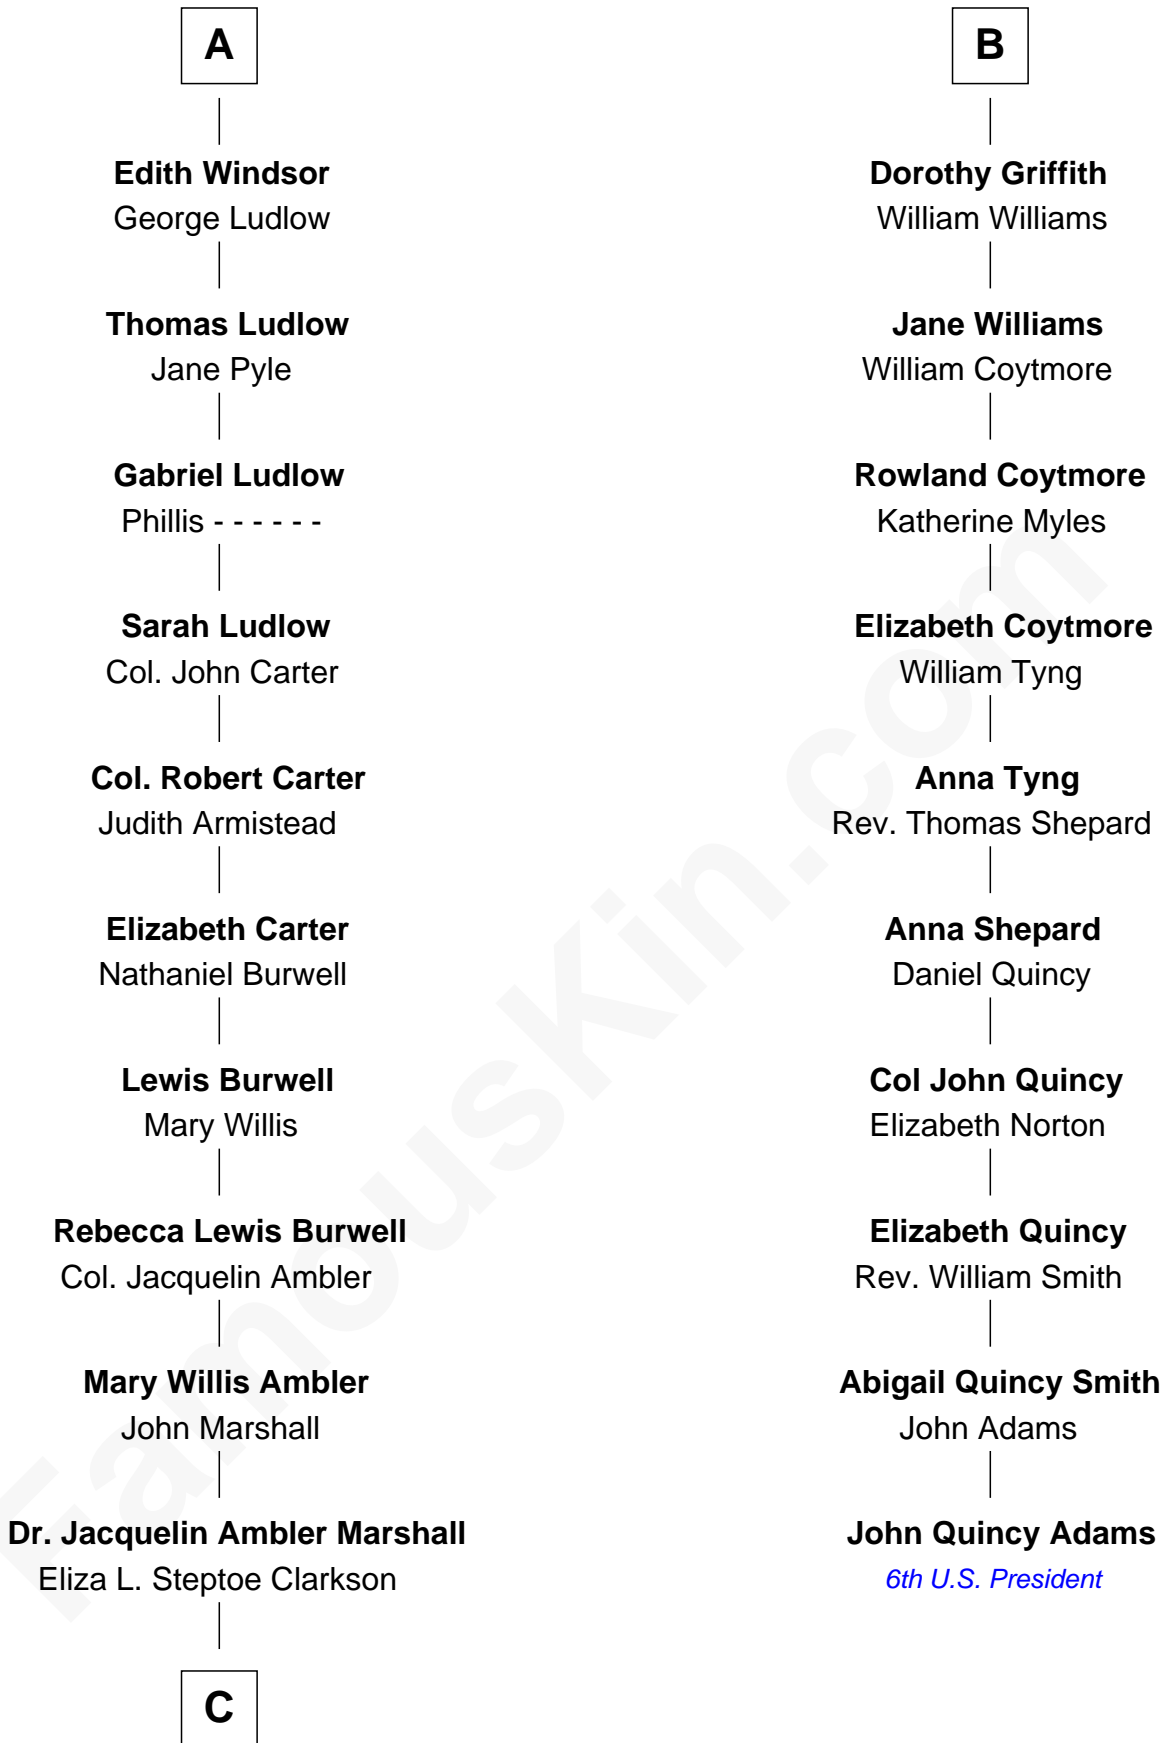

FamousKin.com
Relationship Chart of
Mary Chapin Carpenter
Singer and Songwriter

16th cousin 5 times removed of

John Quincy Adams
6th U.S. President

C

Eliza Marshall
Harrison Robertson

Harrison Robertson
Mary L. Vawter

Harrison Marshall Robertson
Mary MacKenzie

Mary Bowie Robertson
Chapin Carpenter

Mary Chapin Carpenter
Singer and Songwriter

FamousKin.com