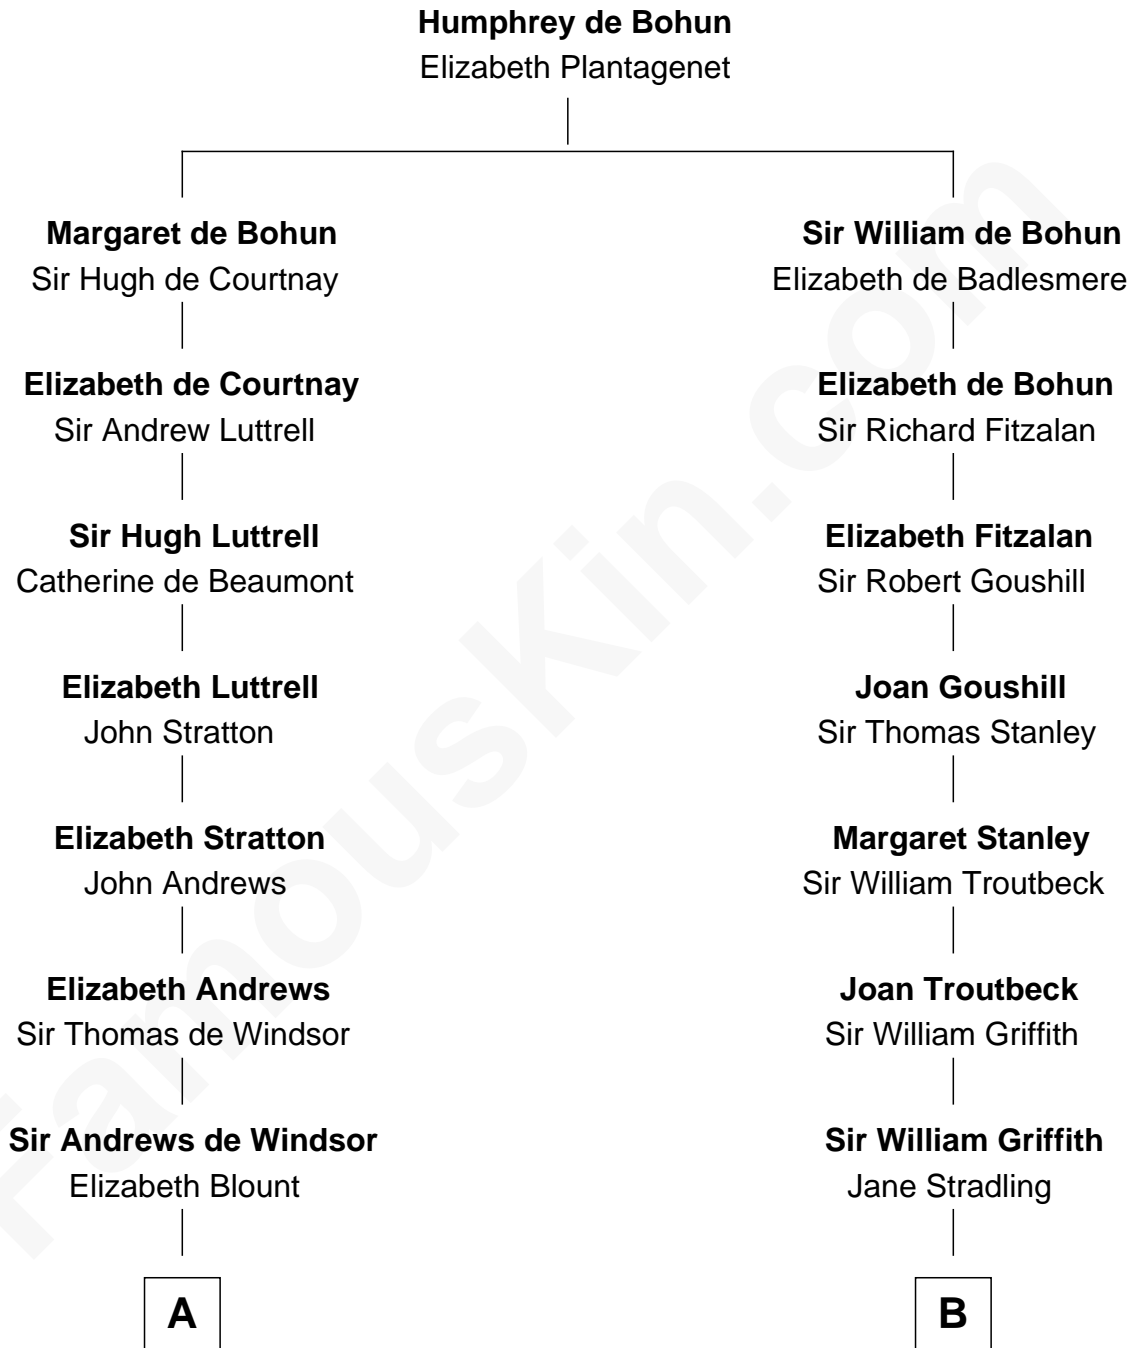

FamousKin.com
Relationship Chart of
Mary Chapin Carpenter
Singer and Songwriter

15th cousin 6 times removed of

Abigail (Smith) Adams
First Lady of President John Adams

FamousKin.com