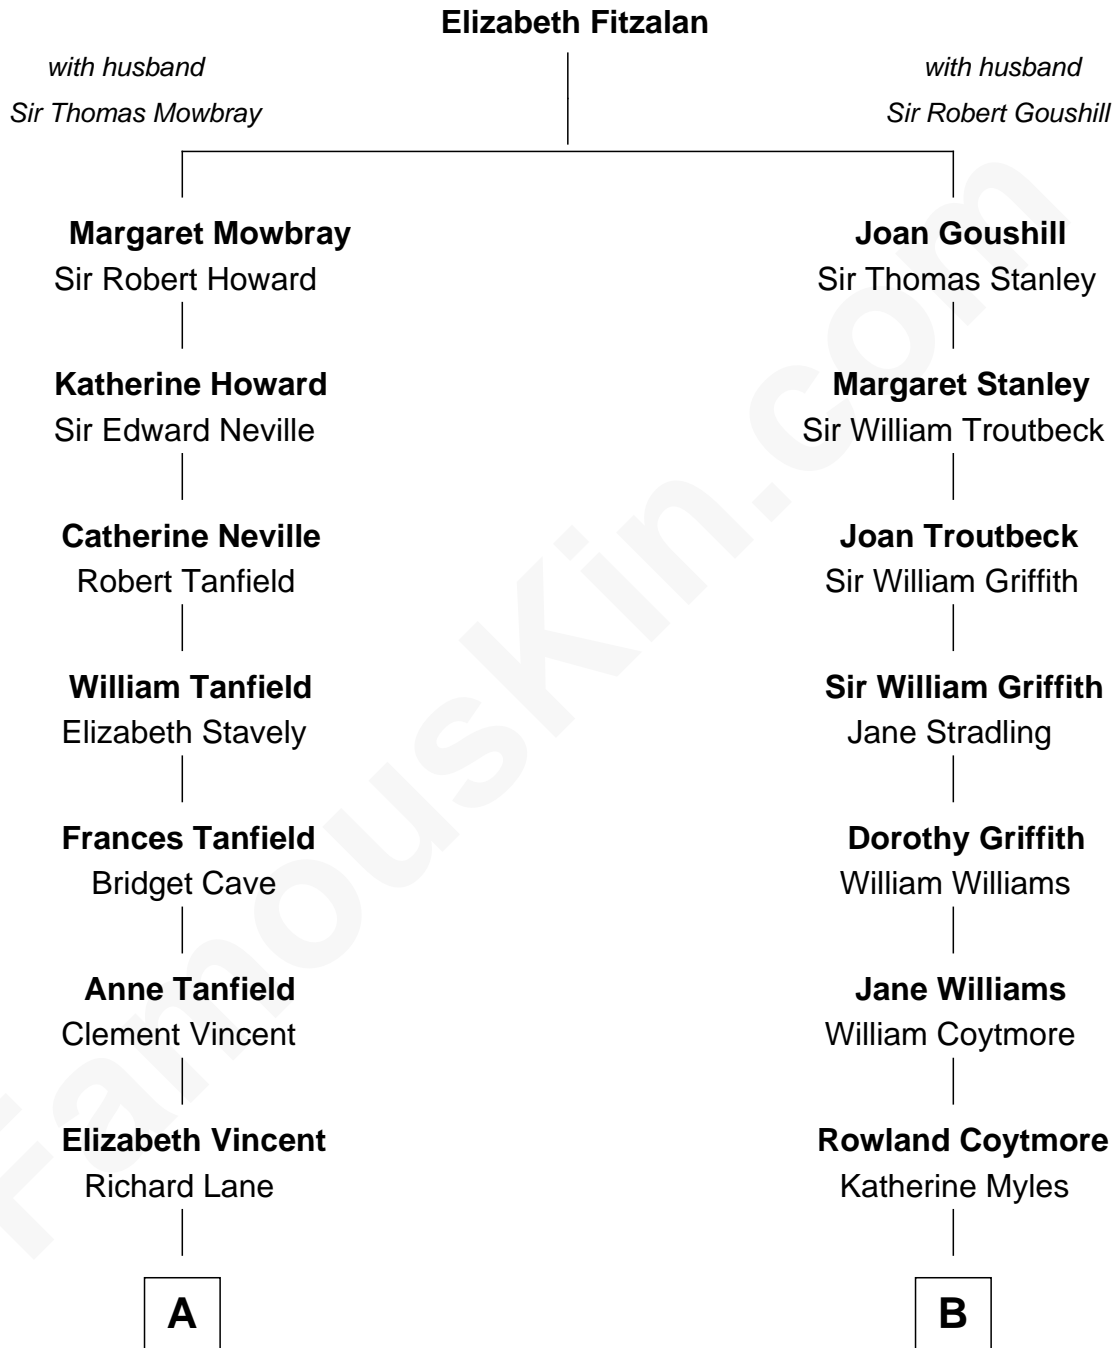

**FamousKin.com**  
**Relationship Chart of**  
**Mary Chapin Carpenter**  
*Singer and Songwriter*

12th cousin 7 times removed of

**Abigail (Smith) Adams**  
*First Lady of President John Adams*

**C**

—  
**Harrison Marshall Robertson**

Mary MacKenzie

—  
**Mary Bowie Robertson**

Chapin Carpenter

—  
**Mary Chapin Carpenter**

*Singer and Songwriter*

FamousKin.com