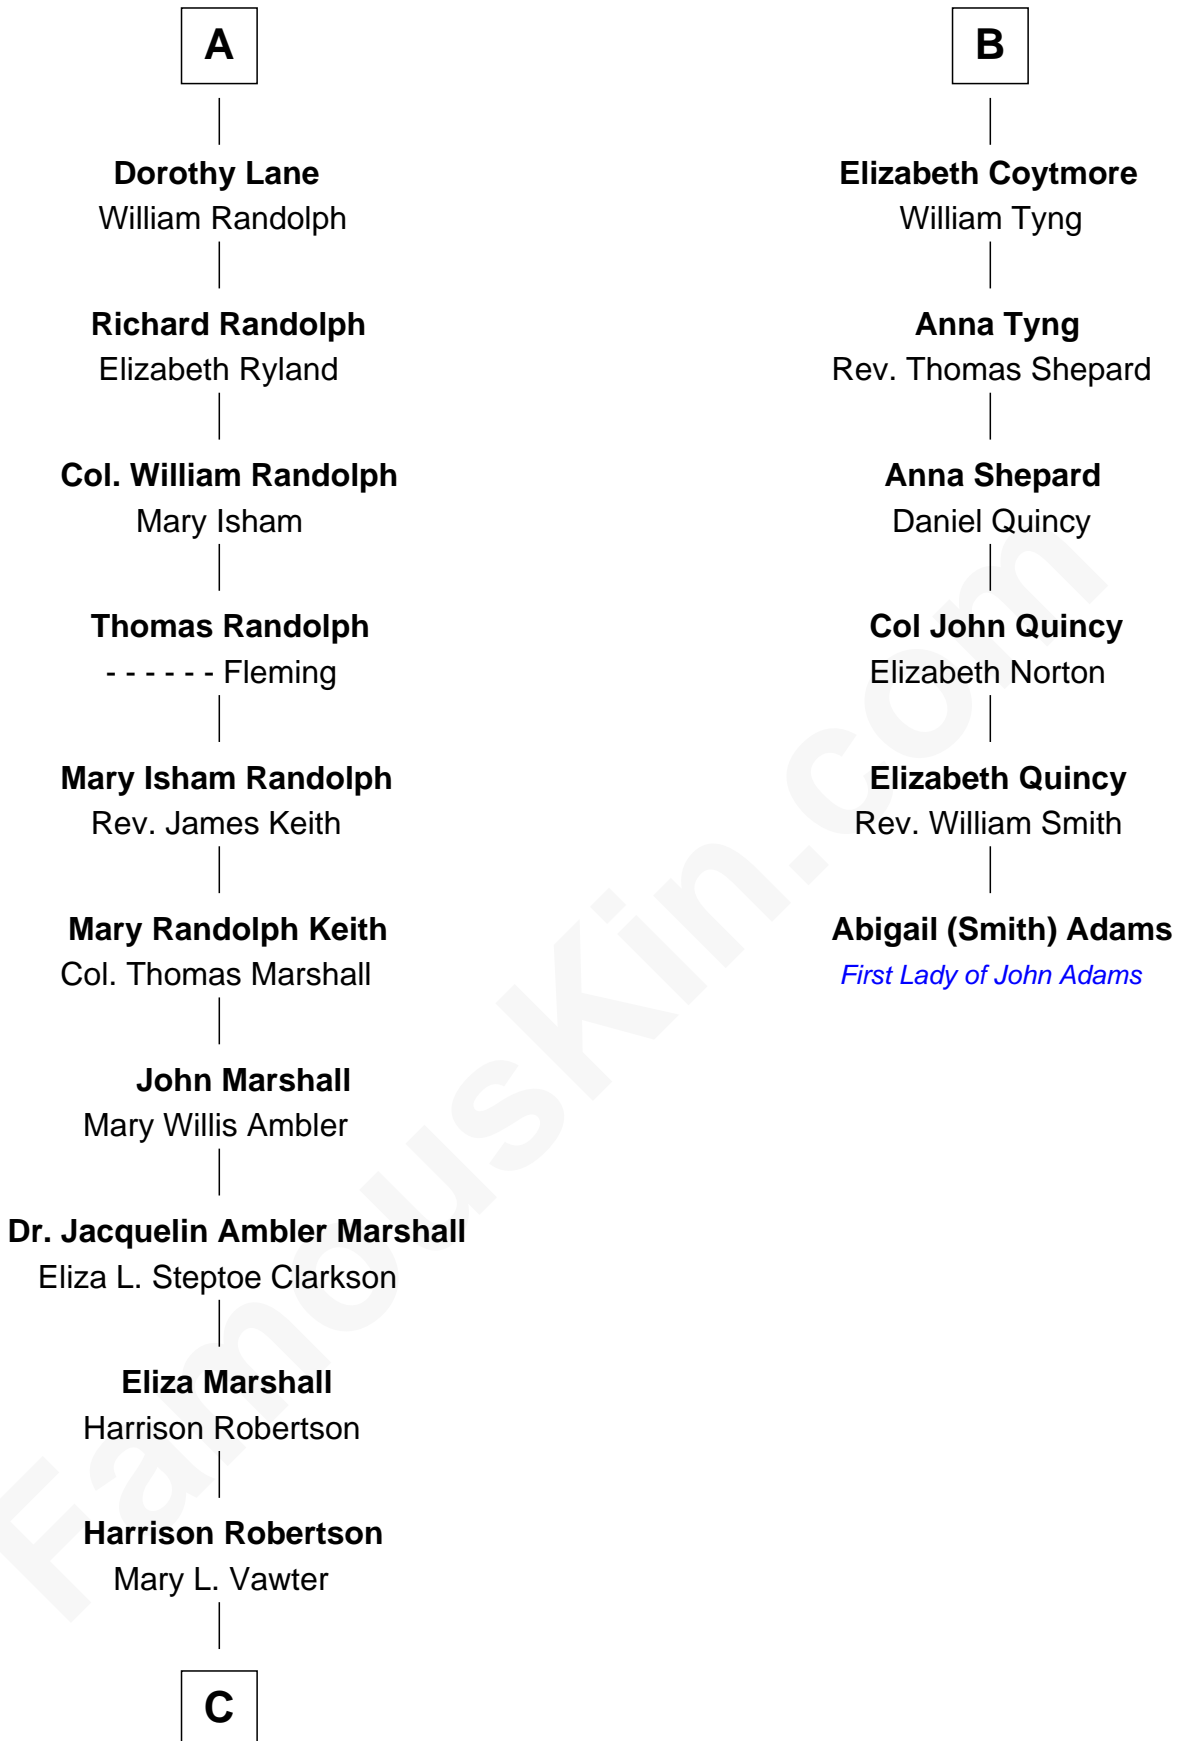

**FamousKin.com**  
**Relationship Chart of**  
**Mary Chapin Carpenter**  
*Singer and Songwriter*

12th cousin 7 times removed of

**Abigail (Smith) Adams**  
*First Lady of President John Adams*

**C**

—  
**Harrison Marshall Robertson**

Mary MacKenzie

—  
**Mary Bowie Robertson**

Chapin Carpenter

—  
**Mary Chapin Carpenter**

*Singer and Songwriter*

FamousKin.com