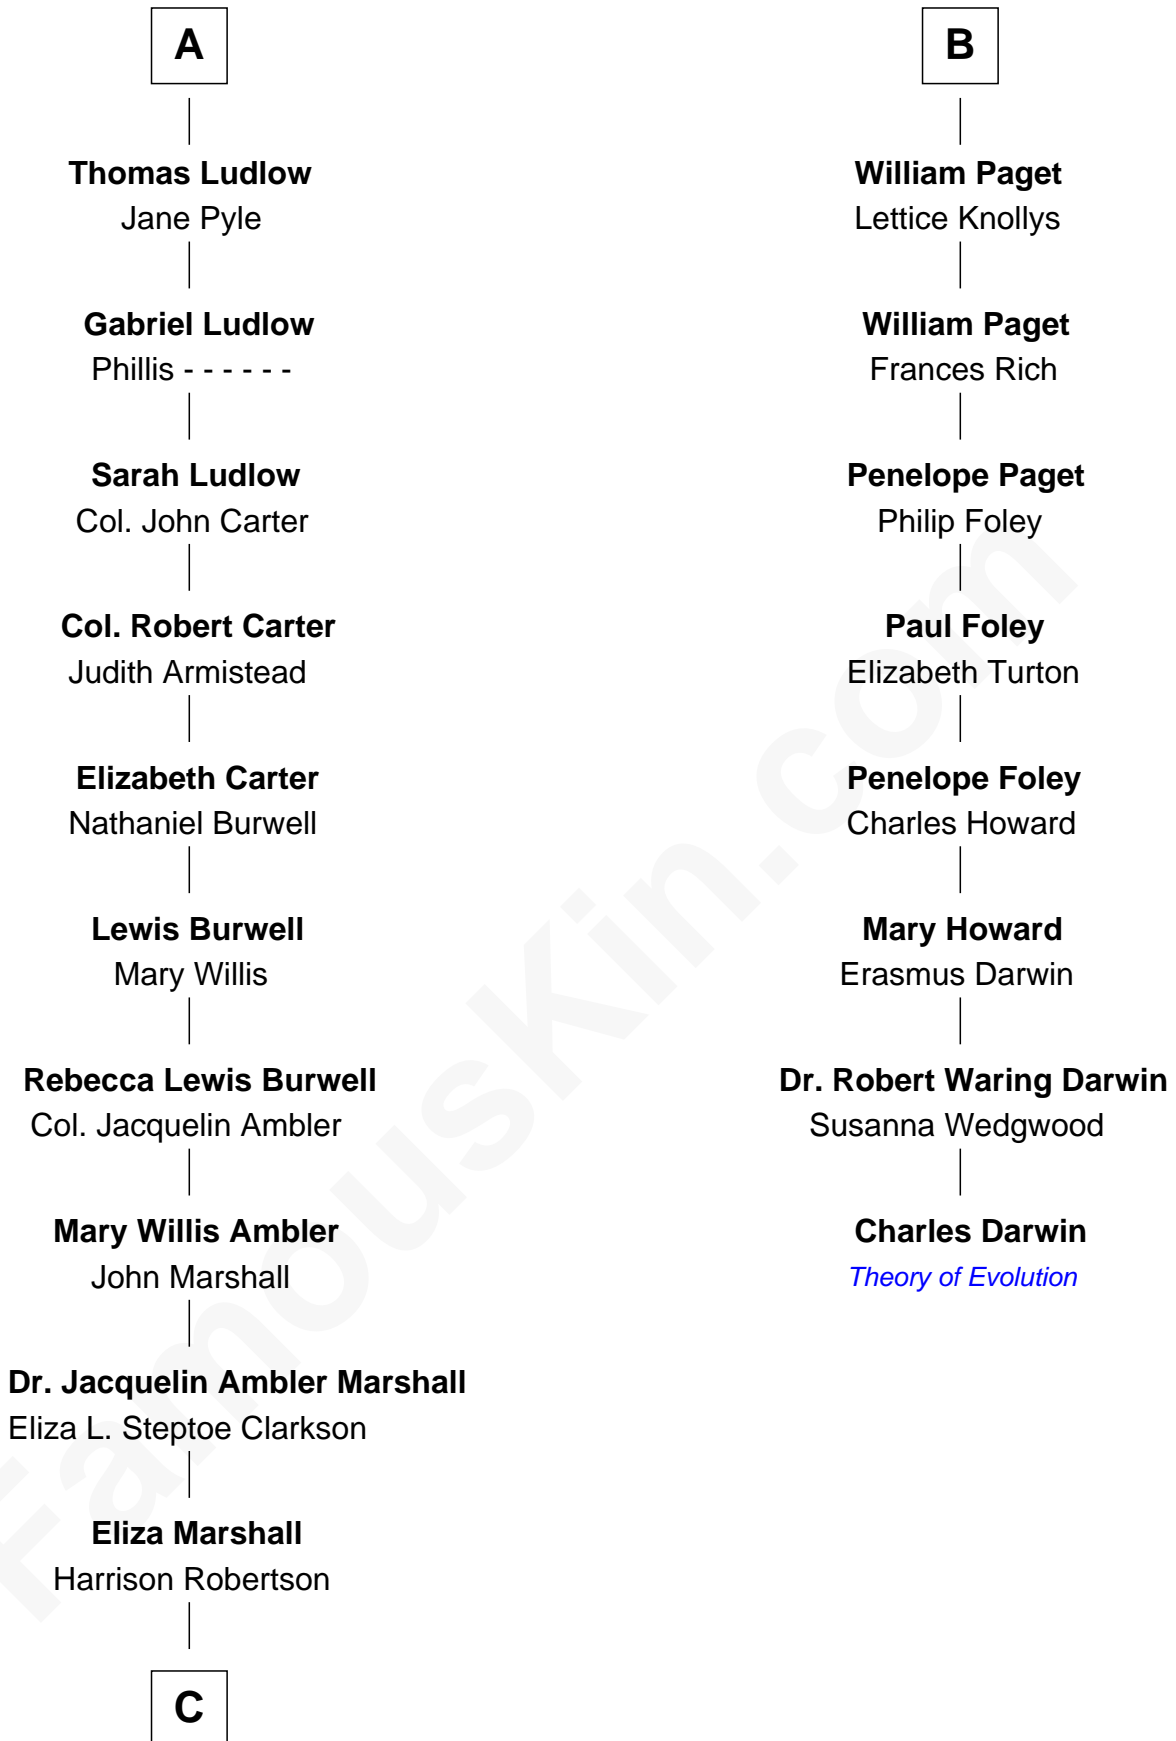

FamousKin.com
Relationship Chart of
Mary Chapin Carpenter
Singer and Songwriter

14th cousin 6 times removed of

Charles Darwin
Theory of Evolution

Sir Hugh de Courtnay
 Margaret de Bohun

C

—
Harrison Robertson

Mary L. Vawter

—
Harrison Marshall Robertson

Mary MacKenzie

—
Mary Bowie Robertson

Chapin Carpenter

—
Mary Chapin Carpenter

Singer and Songwriter

FamousKin.com