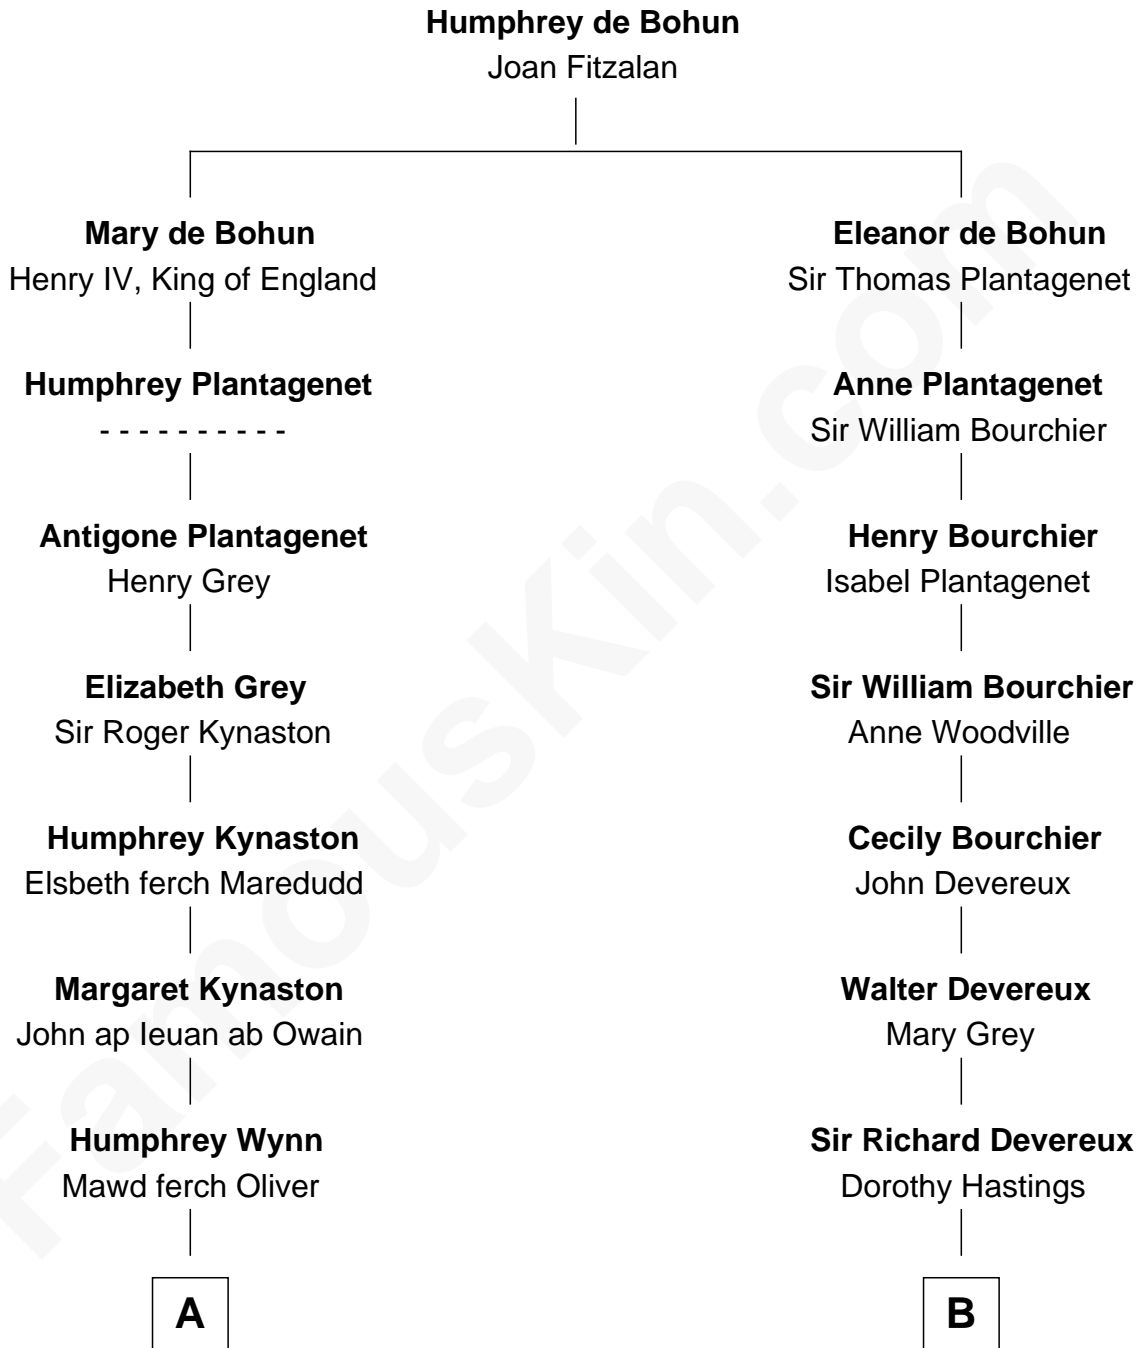

FamousKin.com
Relationship Chart of
Mary Chapin Carpenter
Singer and Songwriter

16th cousin 4 times removed of

Charles Darwin
Theory of Evolution

C

—
Dr. James Stratton Carpenter

Lillian Louise Chapin

—
Chapin Carpenter

Ruth Smythe

—
Chapin Carpenter

Mary Bowie Robertson

—
Mary Chapin Carpenter

Singer and Songwriter

FamousKin.com