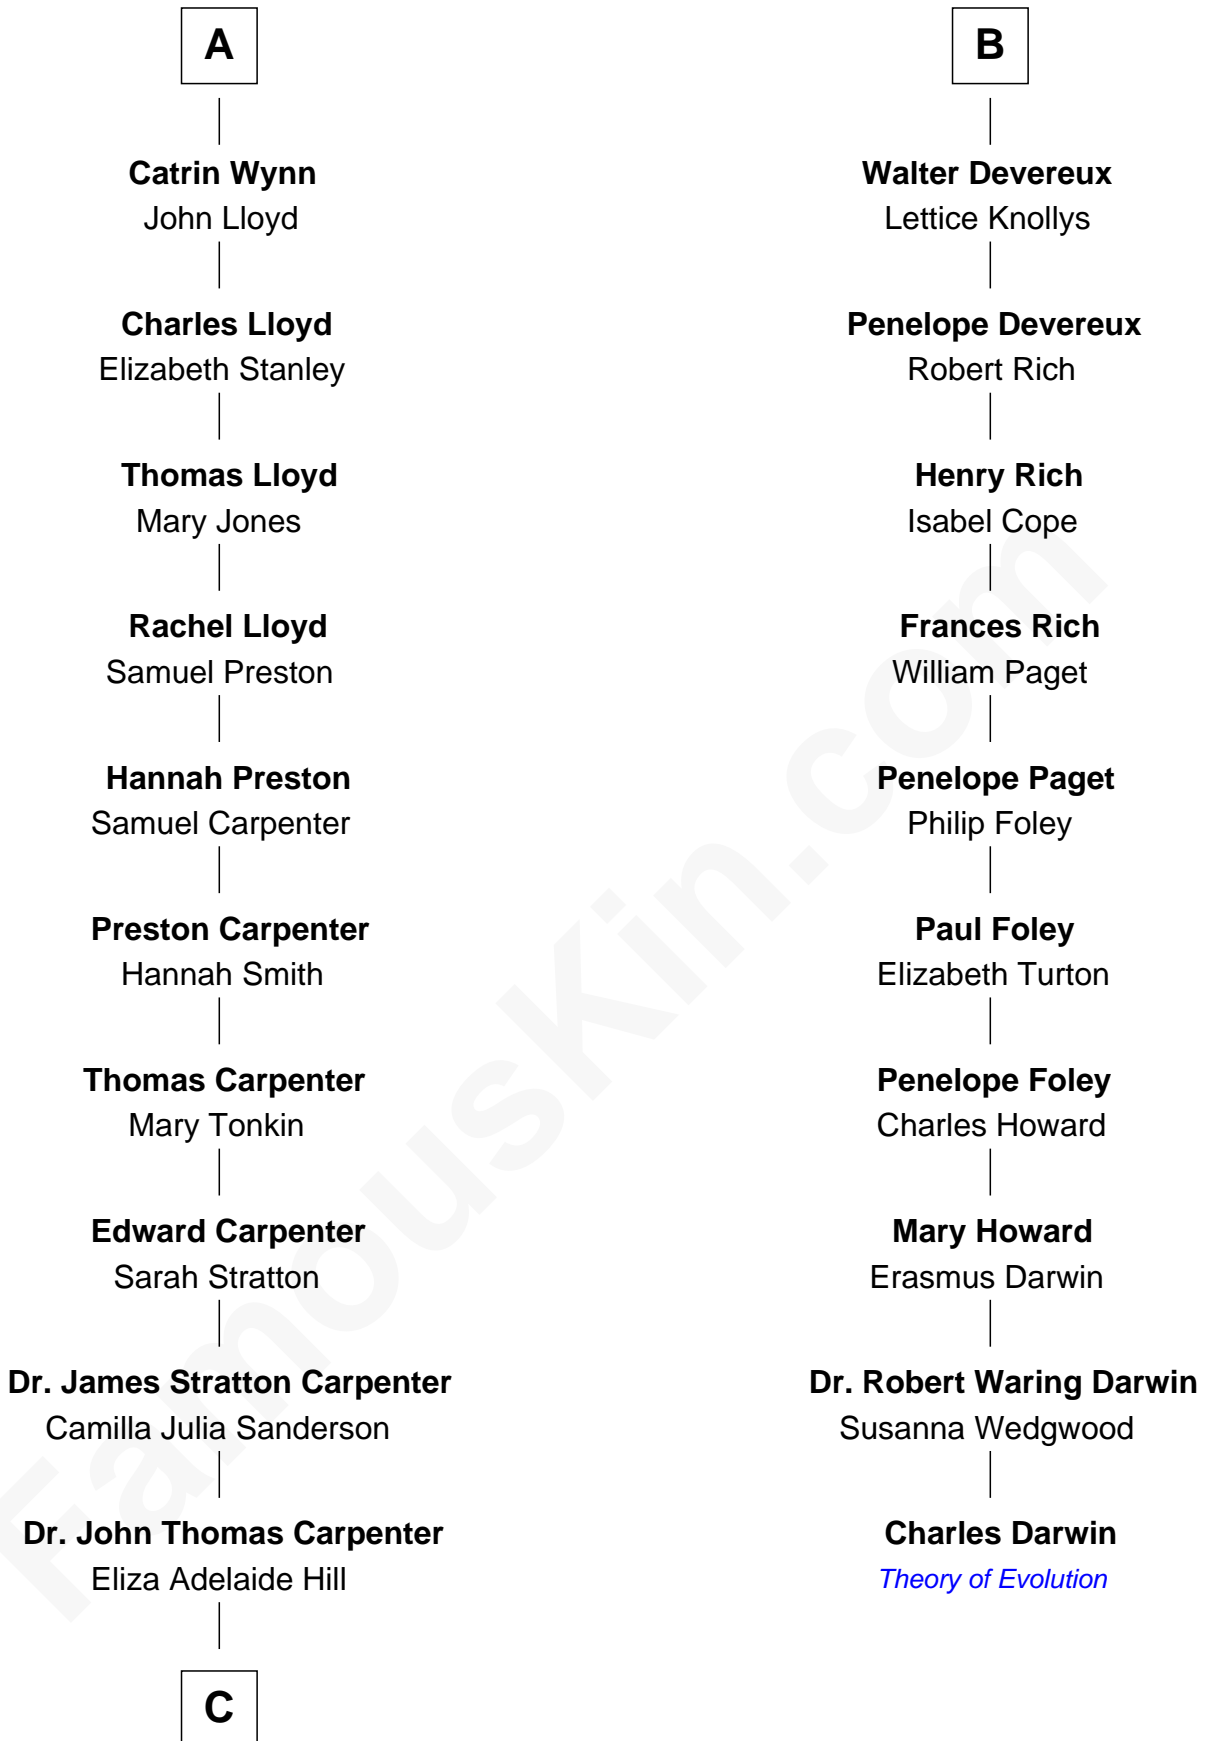

FamousKin.com
Relationship Chart of
Mary Chapin Carpenter
Singer and Songwriter

16th cousin 4 times removed of

Charles Darwin
Theory of Evolution

C

—
Dr. James Stratton Carpenter

Lillian Louise Chapin

—
Chapin Carpenter