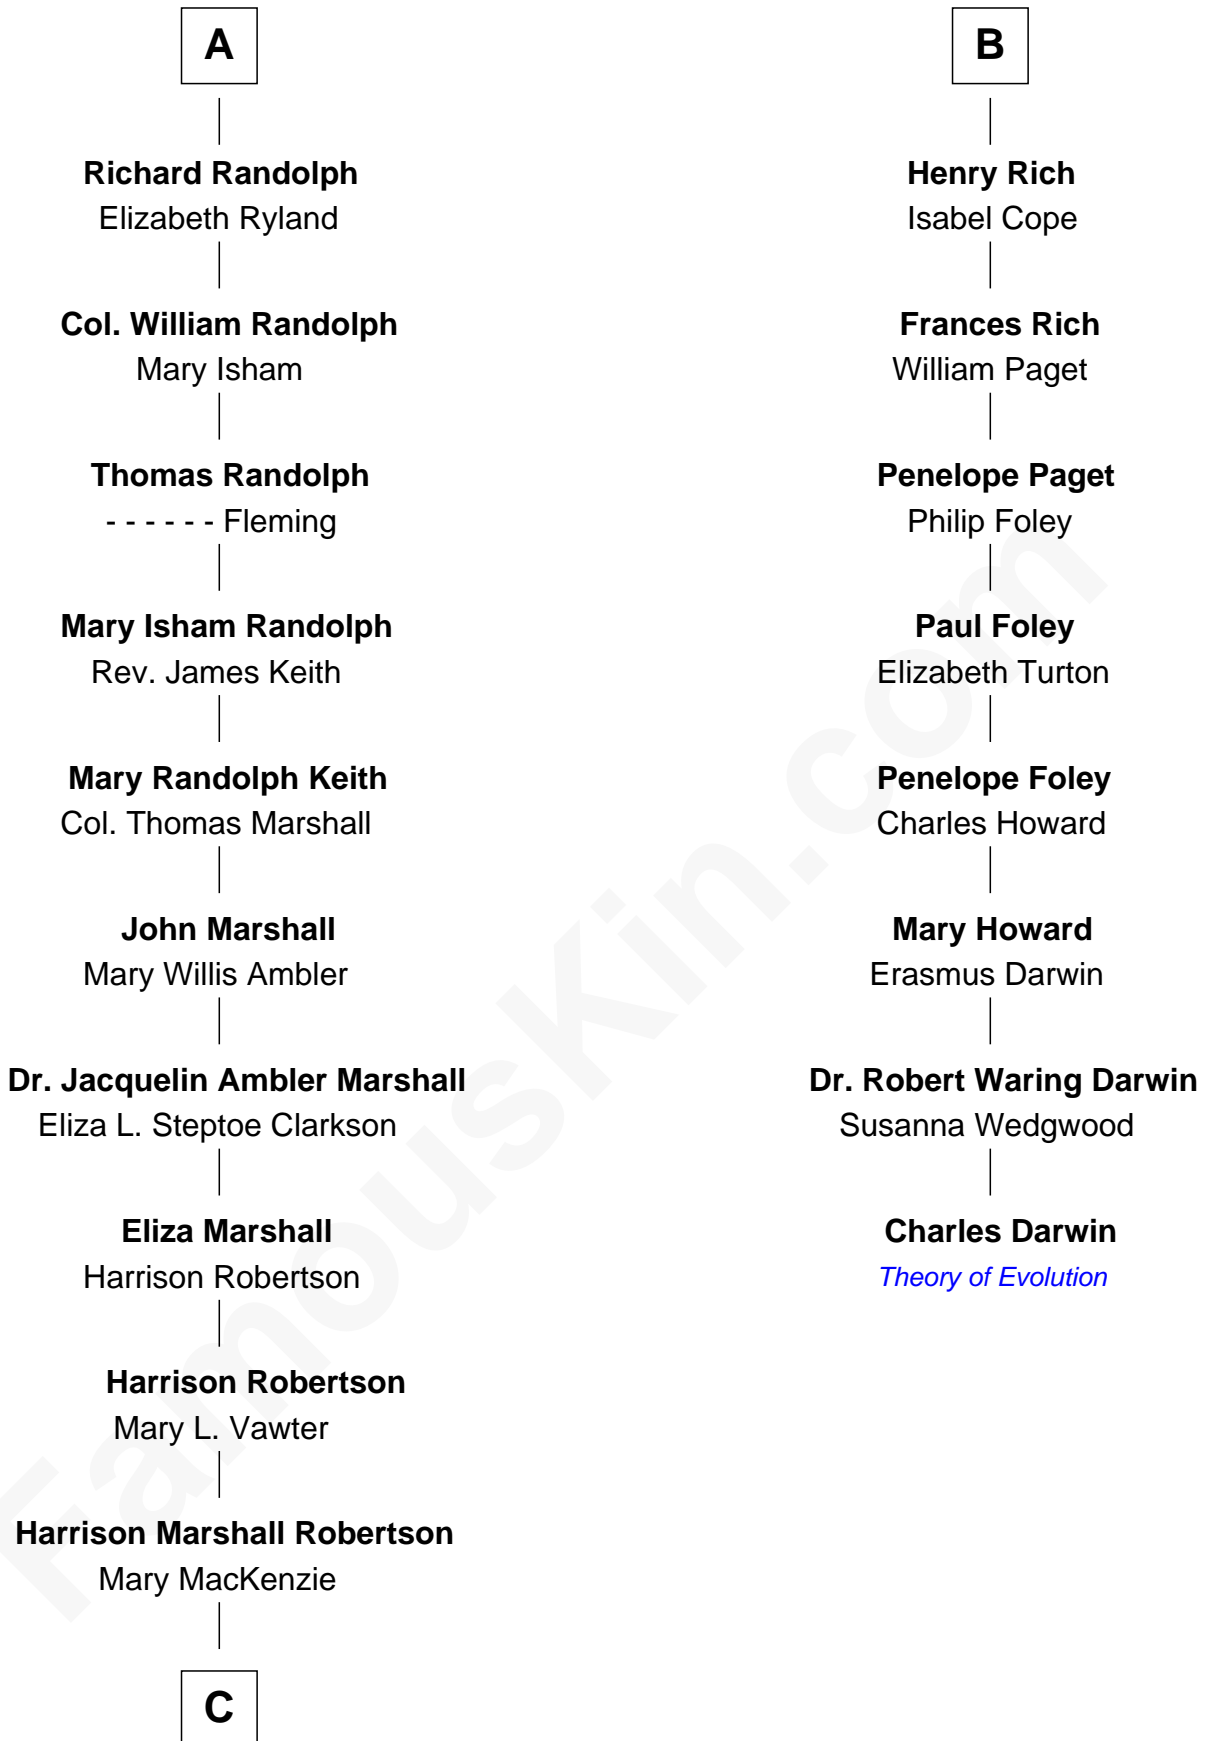

**FamousKin.com**  
**Relationship Chart of**  
**Mary Chapin Carpenter**  
*Singer and Songwriter*

14th cousin 4 times removed of

**Charles Darwin**  
*Theory of Evolution*

**Sir Ralph Neville**  
 Joan Beaufort

**C**

—  
**Mary Bowie Robertson**

Chapin Carpenter

—  
**Mary Chapin Carpenter**

*Singer and Songwriter*

FamousKin.com