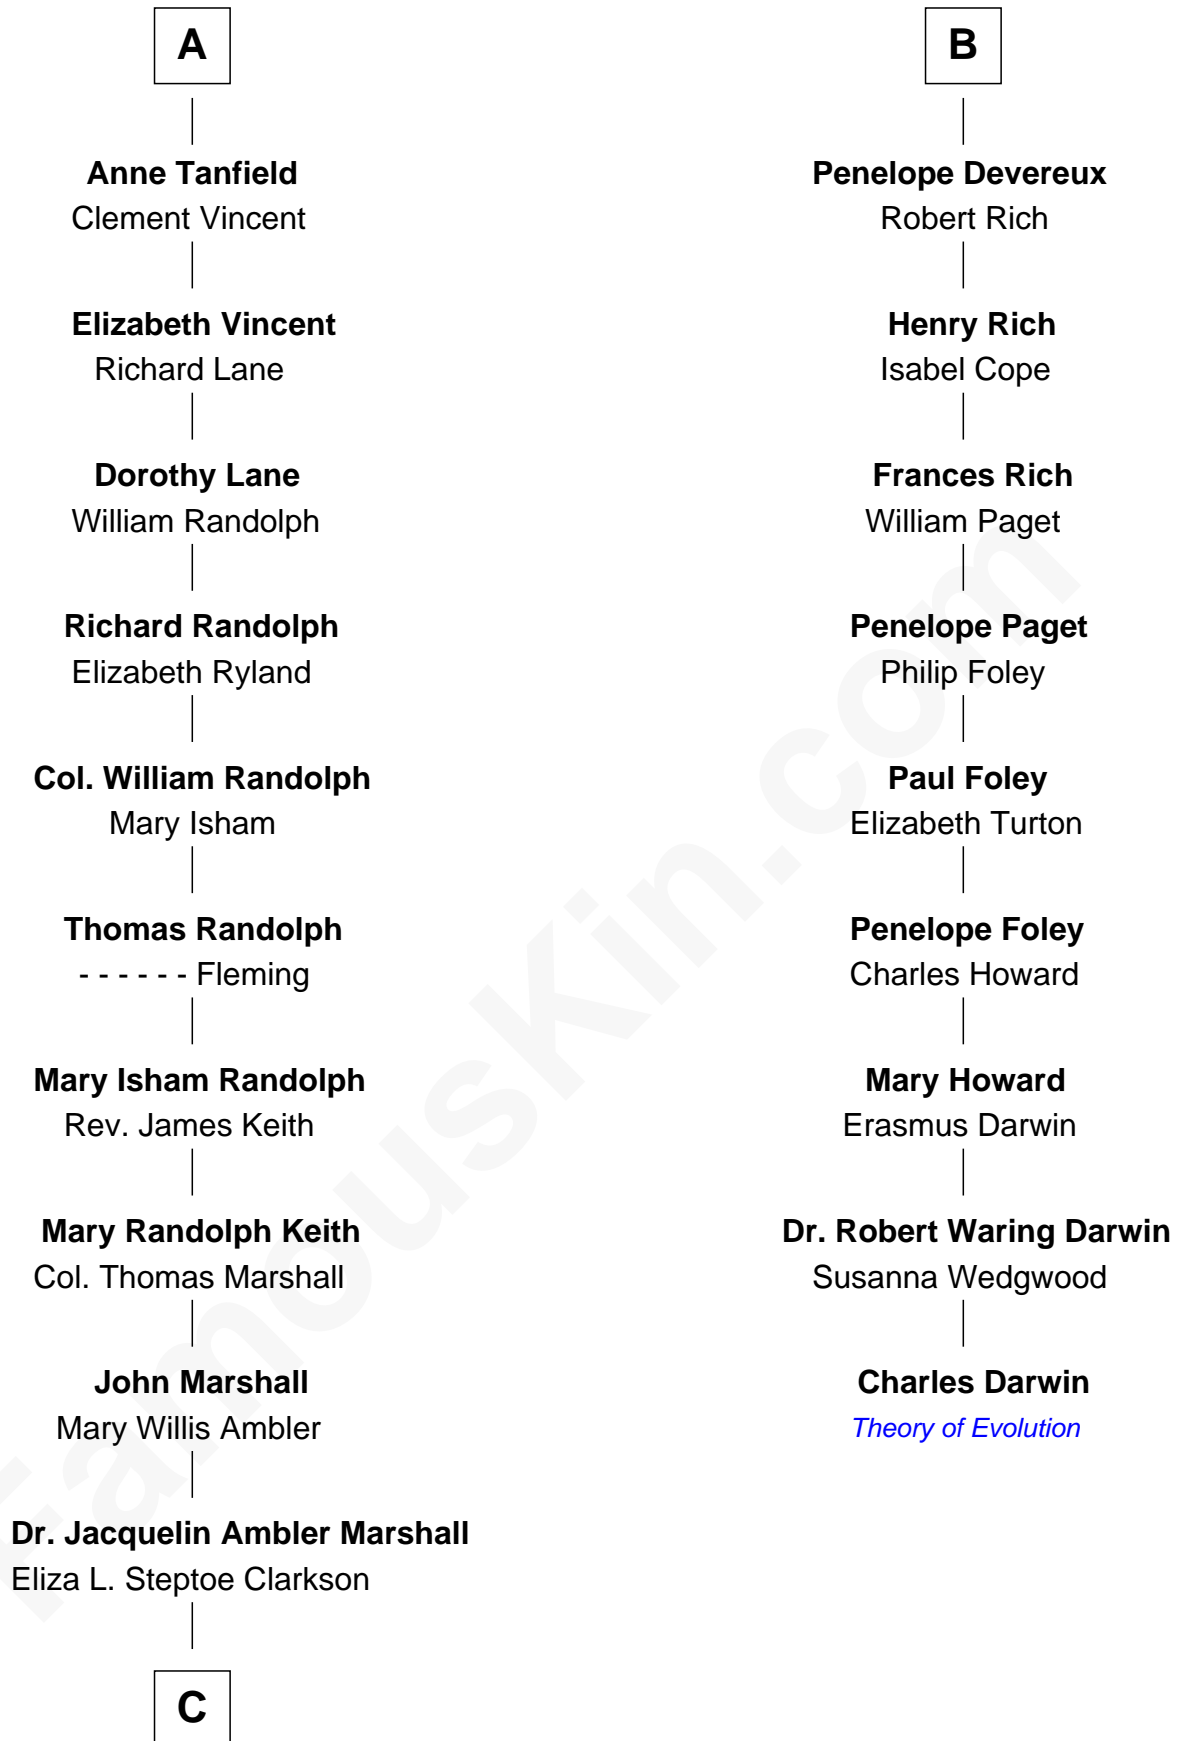

FamousKin.com
Relationship Chart of
Mary Chapin Carpenter
Singer and Songwriter

15th cousin 6 times removed of

Charles Darwin
Theory of Evolution

Edmund of Langley
 Isabella of Castile

C

Eliza Marshall
Harrison Robertson

Harrison Robertson
Mary L. Vawter

Harrison Marshall Robertson
Mary MacKenzie

Mary Bowie Robertson
Chapin Carpenter

Mary Chapin Carpenter
Singer and Songwriter

FamousKin.com