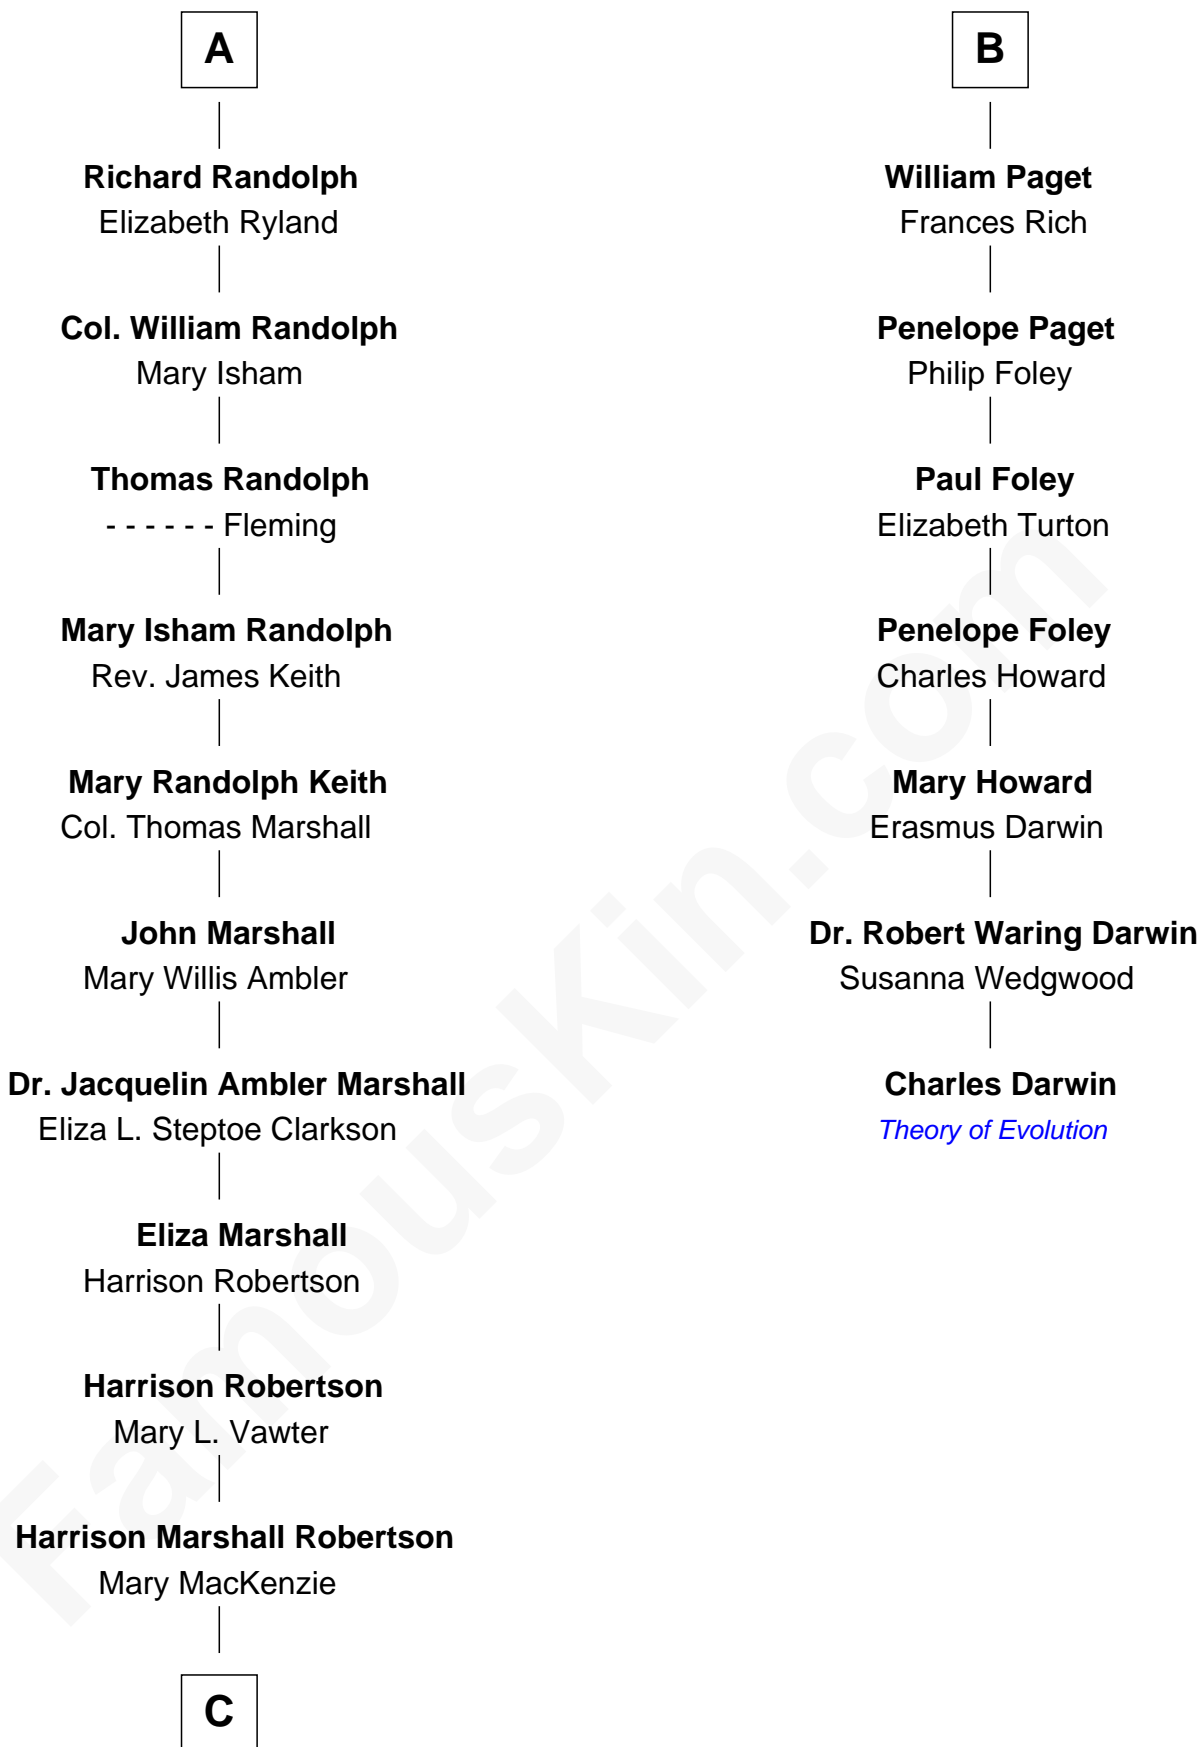

FamousKin.com
Relationship Chart of
Mary Chapin Carpenter
Singer and Songwriter

13th cousin 5 times removed of

Charles Darwin
Theory of Evolution

Sir Robert Howard
 Margaret Mowbray

C

—
Mary Bowie Robertson

Chapin Carpenter

—
Mary Chapin Carpenter

Singer and Songwriter

FamousKin.com