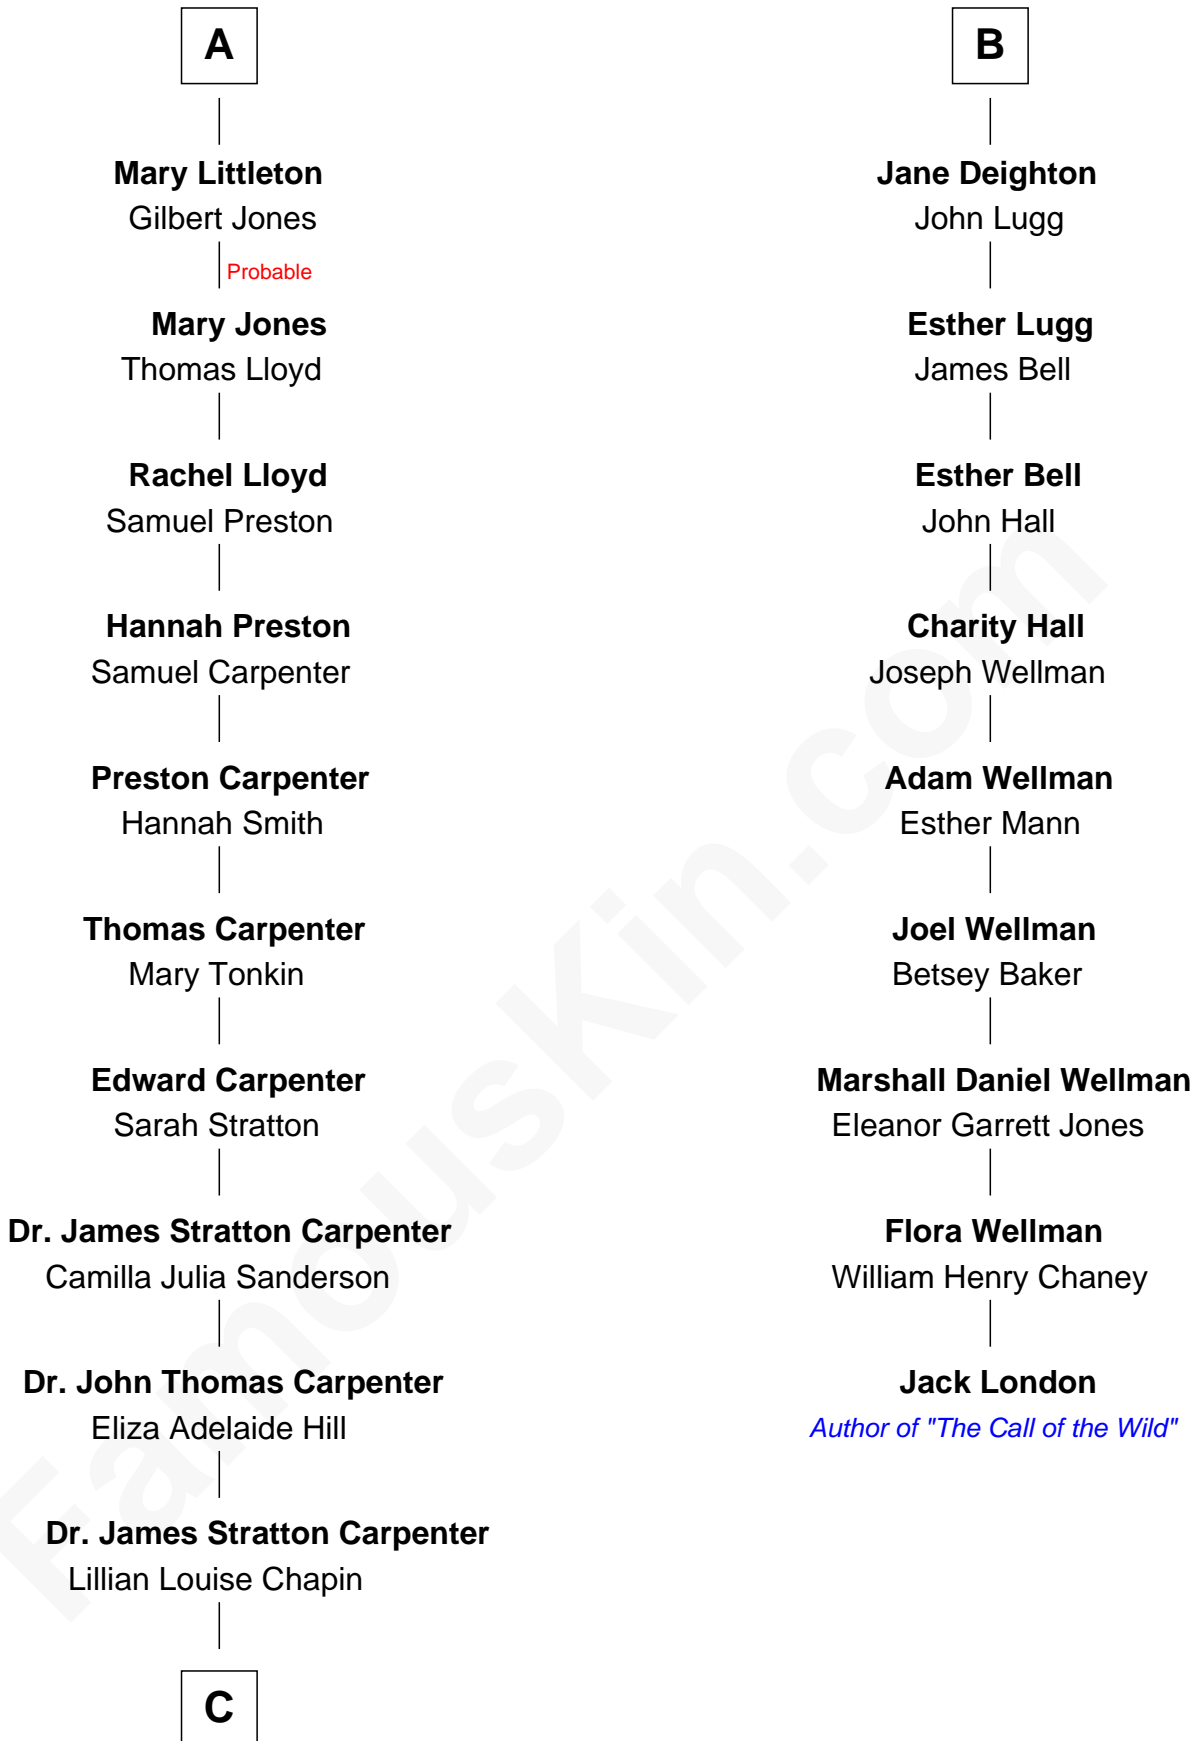

**FamousKin.com**  
**Relationship Chart of**  
**Mary Chapin Carpenter**  
*Singer and Songwriter*

**15th cousin 4 times removed of**  
**Jack London**  
*Author of "The Call of the Wild"*

**C**

—  
**Chapin Carpenter**