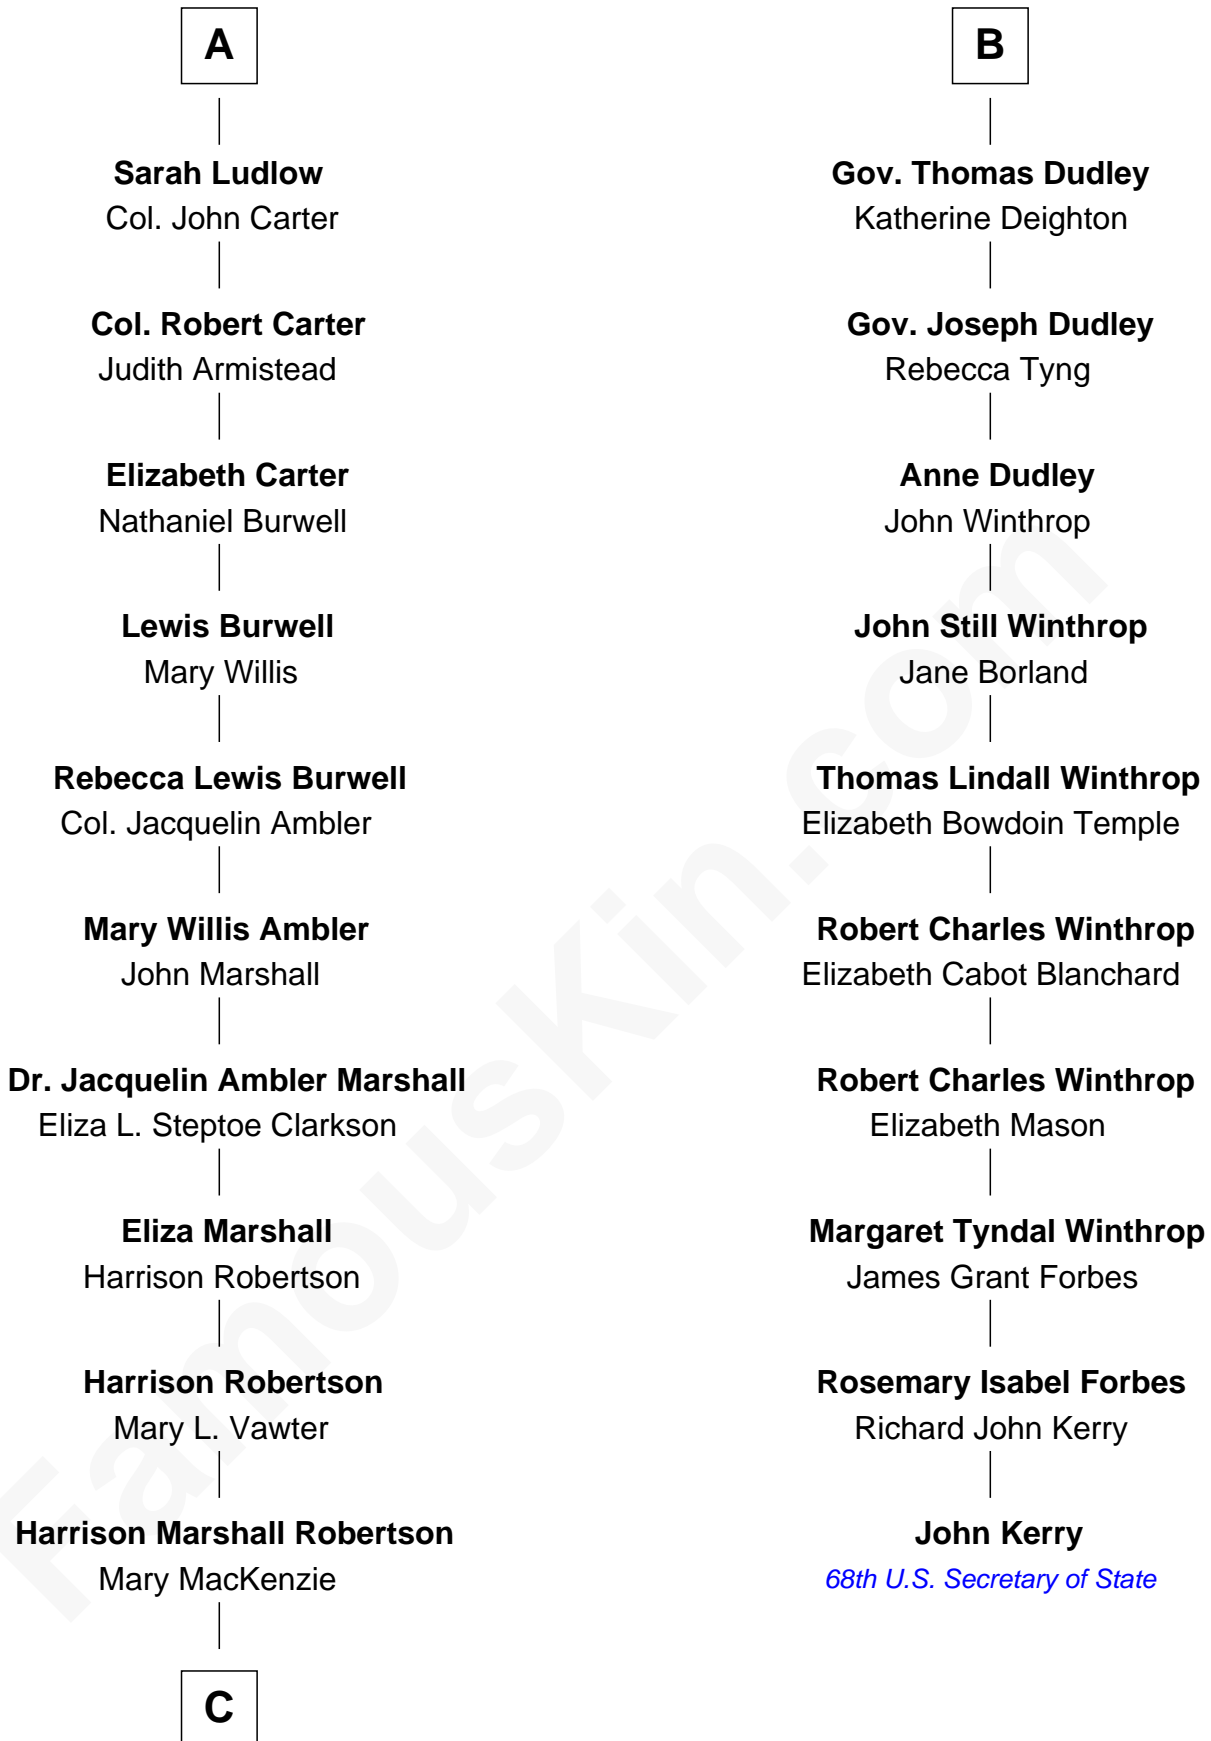

FamousKin.com
Relationship Chart of
Mary Chapin Carpenter
Singer and Songwriter

16th cousin 2 times removed of

John Kerry
68th U.S. Secretary of State

C

—
Mary Bowie Robertson

Chapin Carpenter

—
Mary Chapin Carpenter

Singer and Songwriter

FamousKin.com