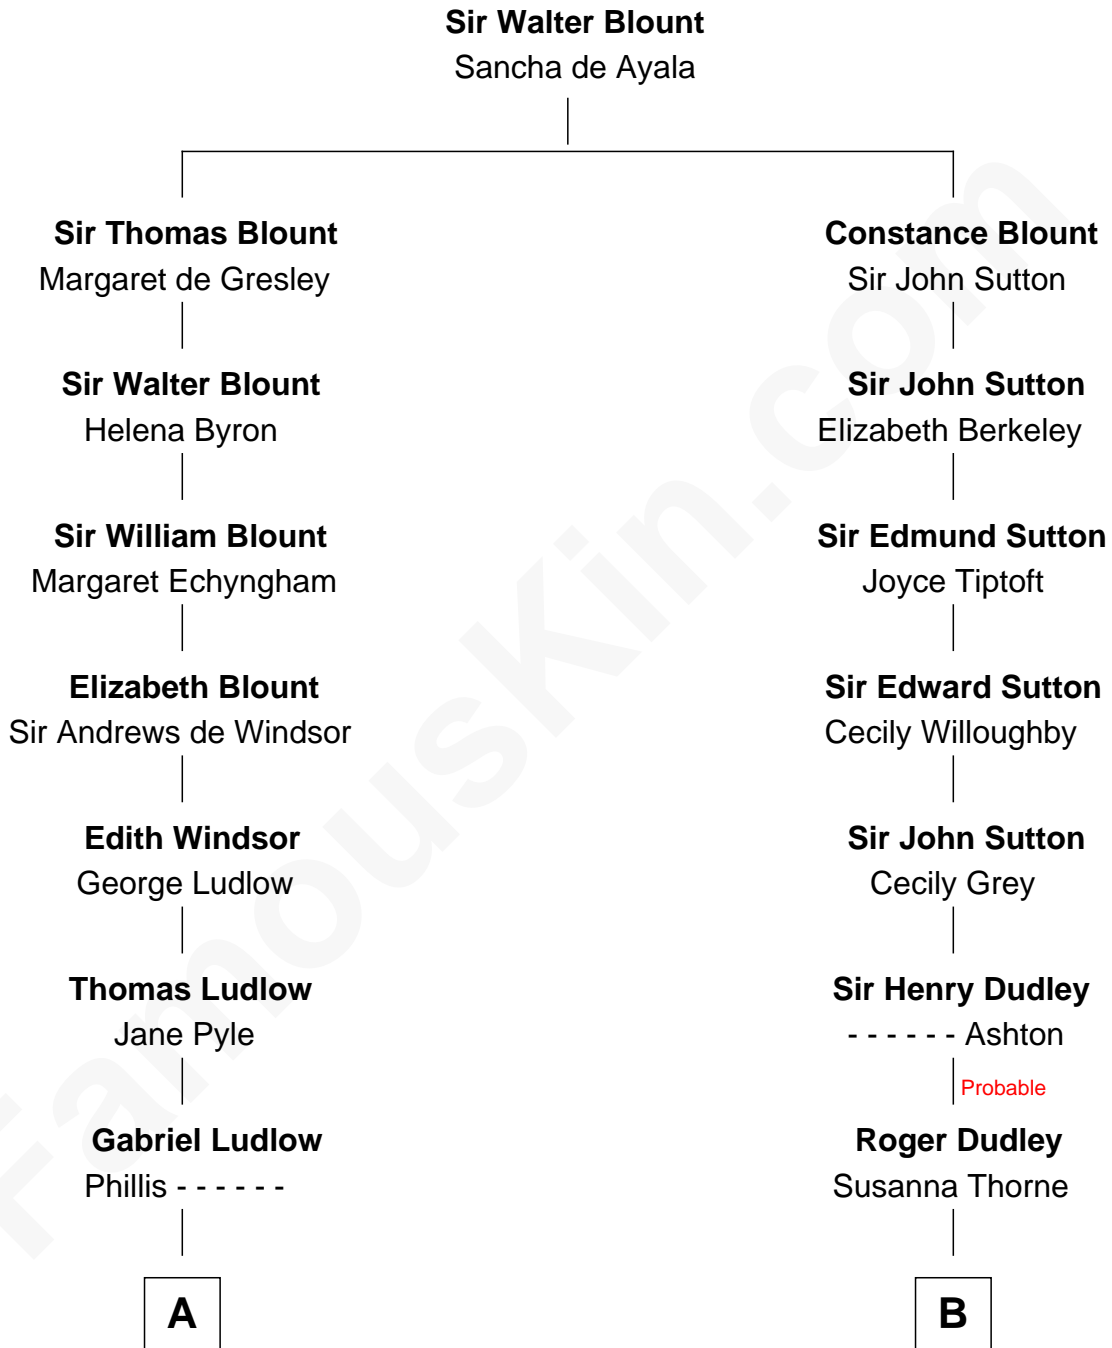

FamousKin.com
Relationship Chart of
Mary Chapin Carpenter
Singer and Songwriter

16th cousin 2 times removed of

John Kerry
68th U.S. Secretary of State

C

—
Mary Bowie Robertson

Chapin Carpenter

—
Mary Chapin Carpenter

Singer and Songwriter

FamousKin.com