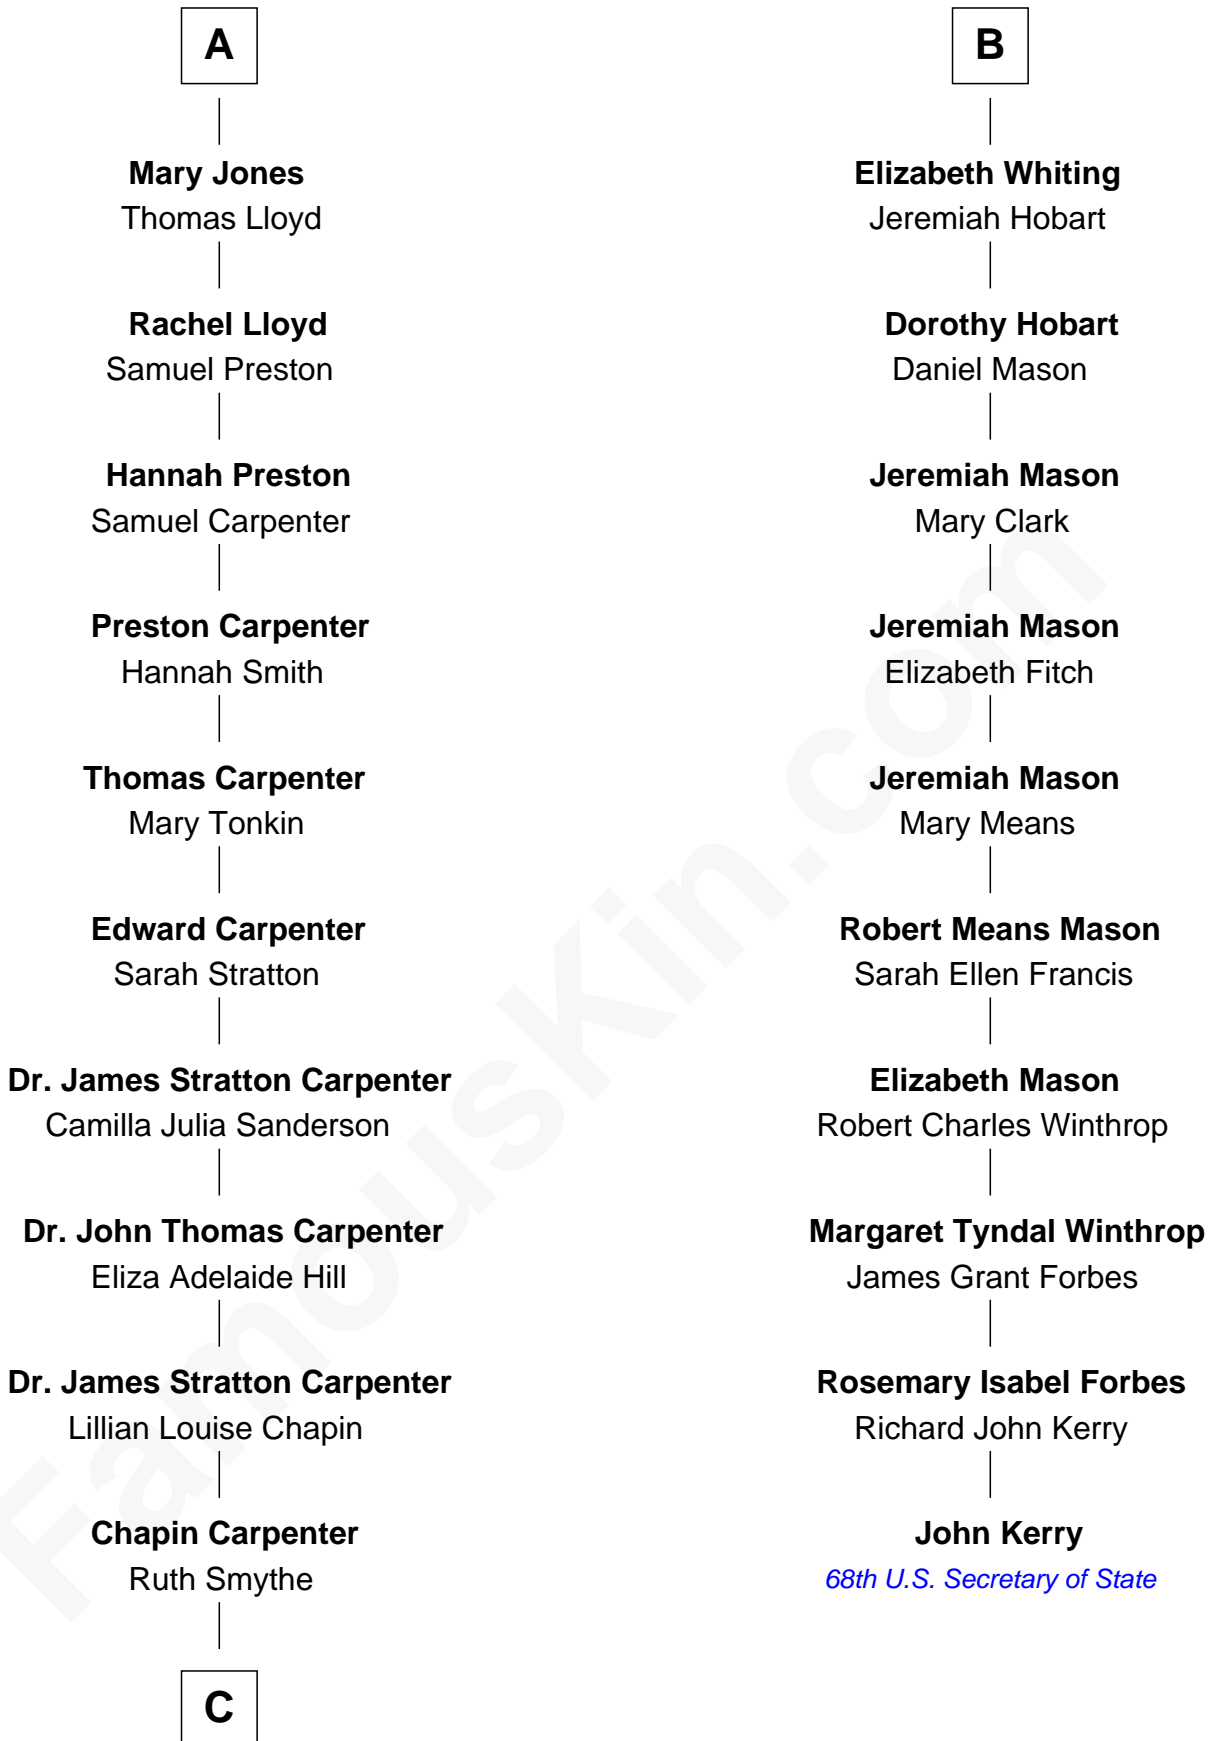

FamousKin.com
Relationship Chart of
Mary Chapin Carpenter
Singer and Songwriter

16th cousin 2 times removed of
John Kerry
68th U.S. Secretary of State

C

Chapin Carpenter
Mary Bowie Robertson

Mary Chapin Carpenter
Singer and Songwriter

FamousKin.com