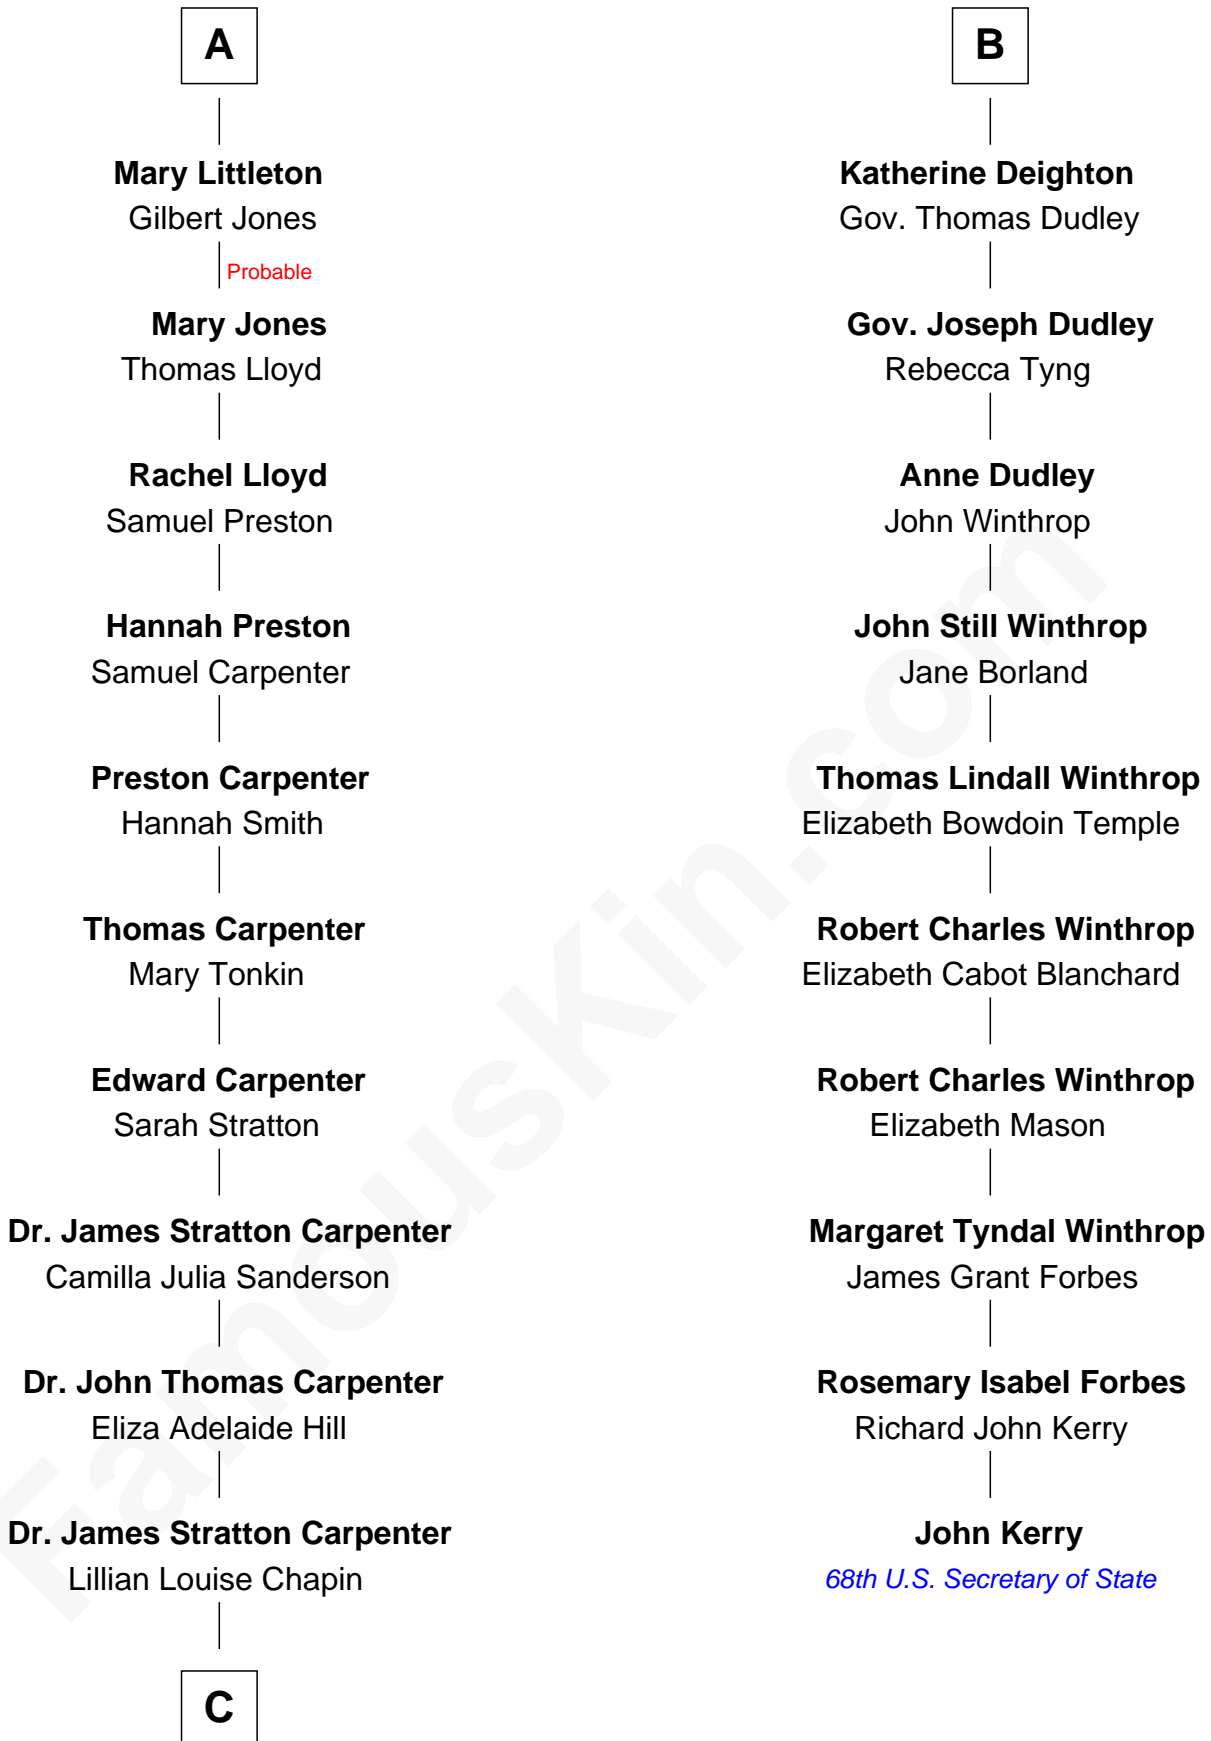

FamousKin.com
Relationship Chart of
Mary Chapin Carpenter
Singer and Songwriter

16th cousin 3 times removed of

John Kerry
68th U.S. Secretary of State

C

—
Chapin Carpenter

Ruth Smythe

—
Chapin Carpenter

Mary Bowie Robertson

—
Mary Chapin Carpenter

Singer and Songwriter

FamousKin.com