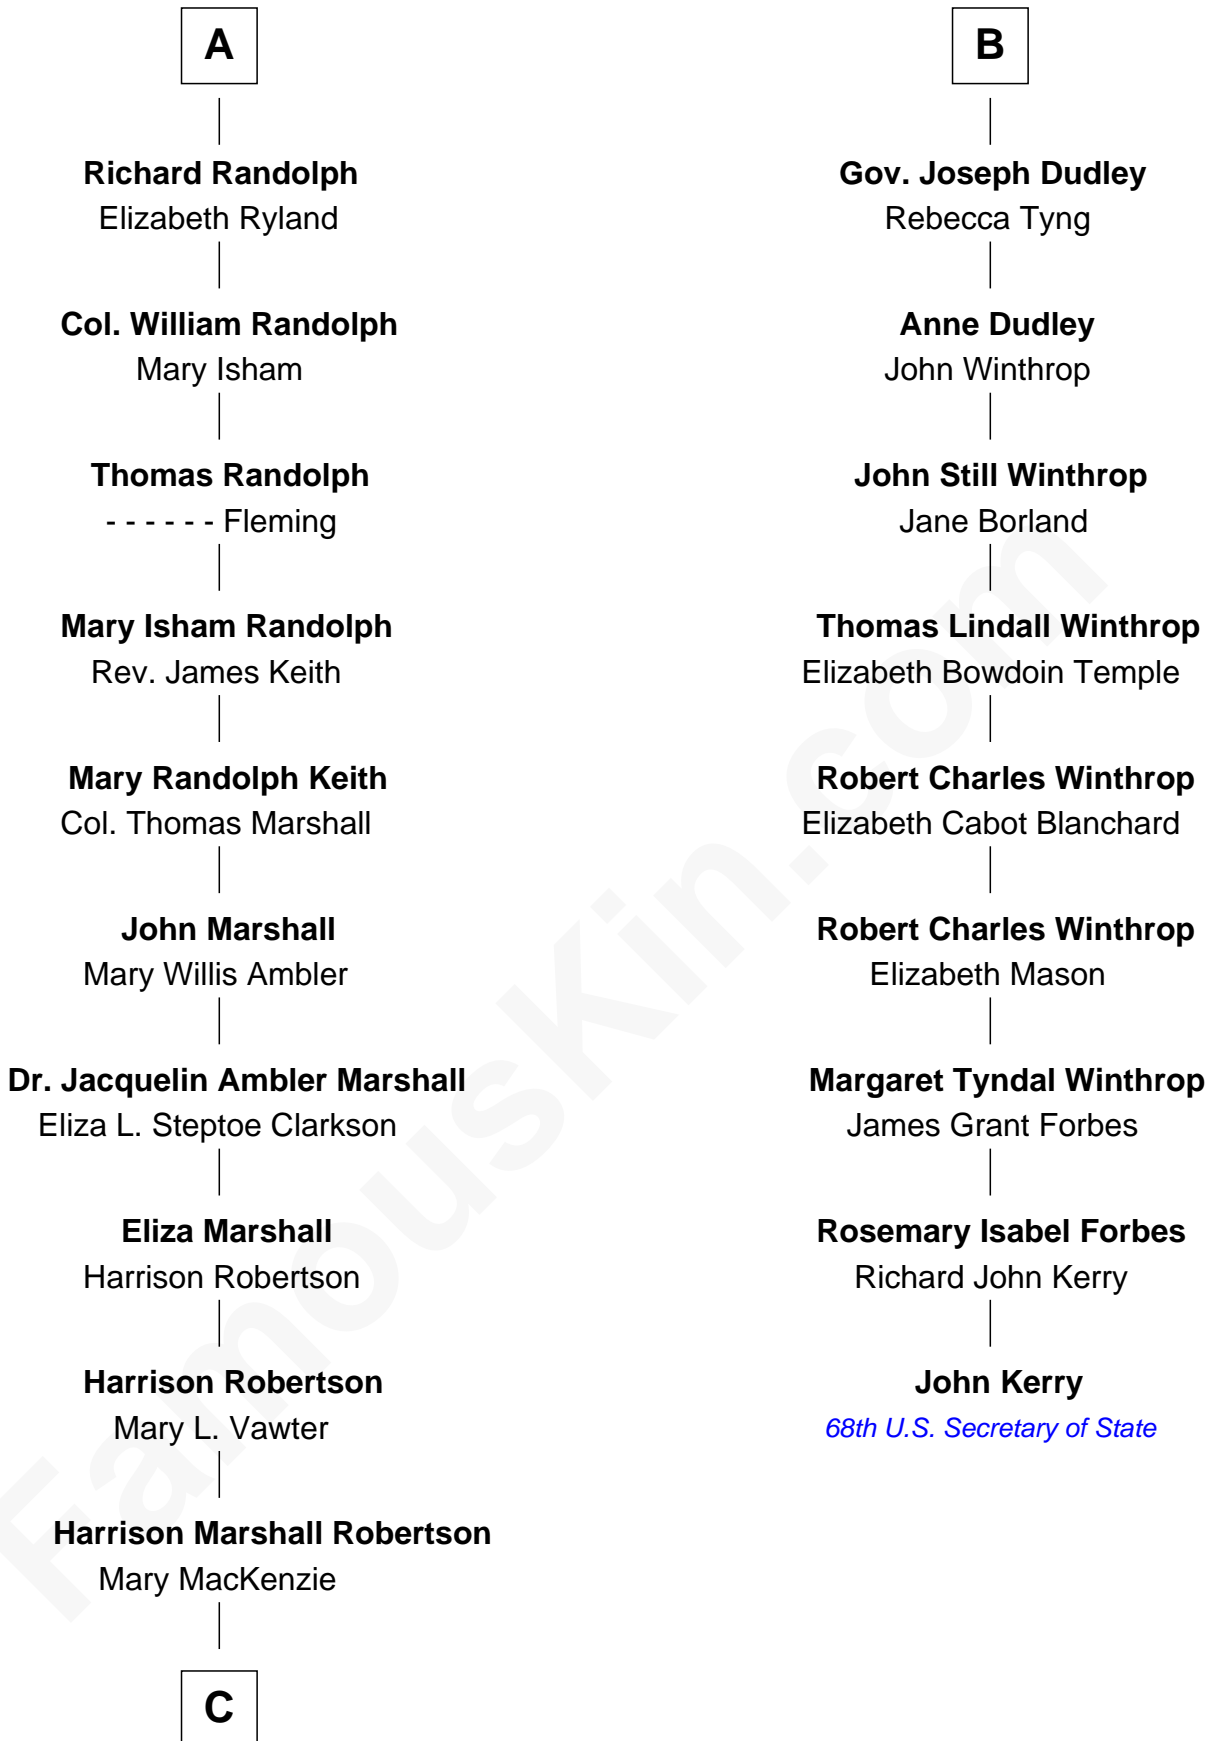

FamousKin.com
Relationship Chart of
Mary Chapin Carpenter
Singer and Songwriter

15th cousin 3 times removed of
John Kerry
68th U.S. Secretary of State

C

—
Mary Bowie Robertson

Chapin Carpenter

—
Mary Chapin Carpenter

Singer and Songwriter

FamousKin.com