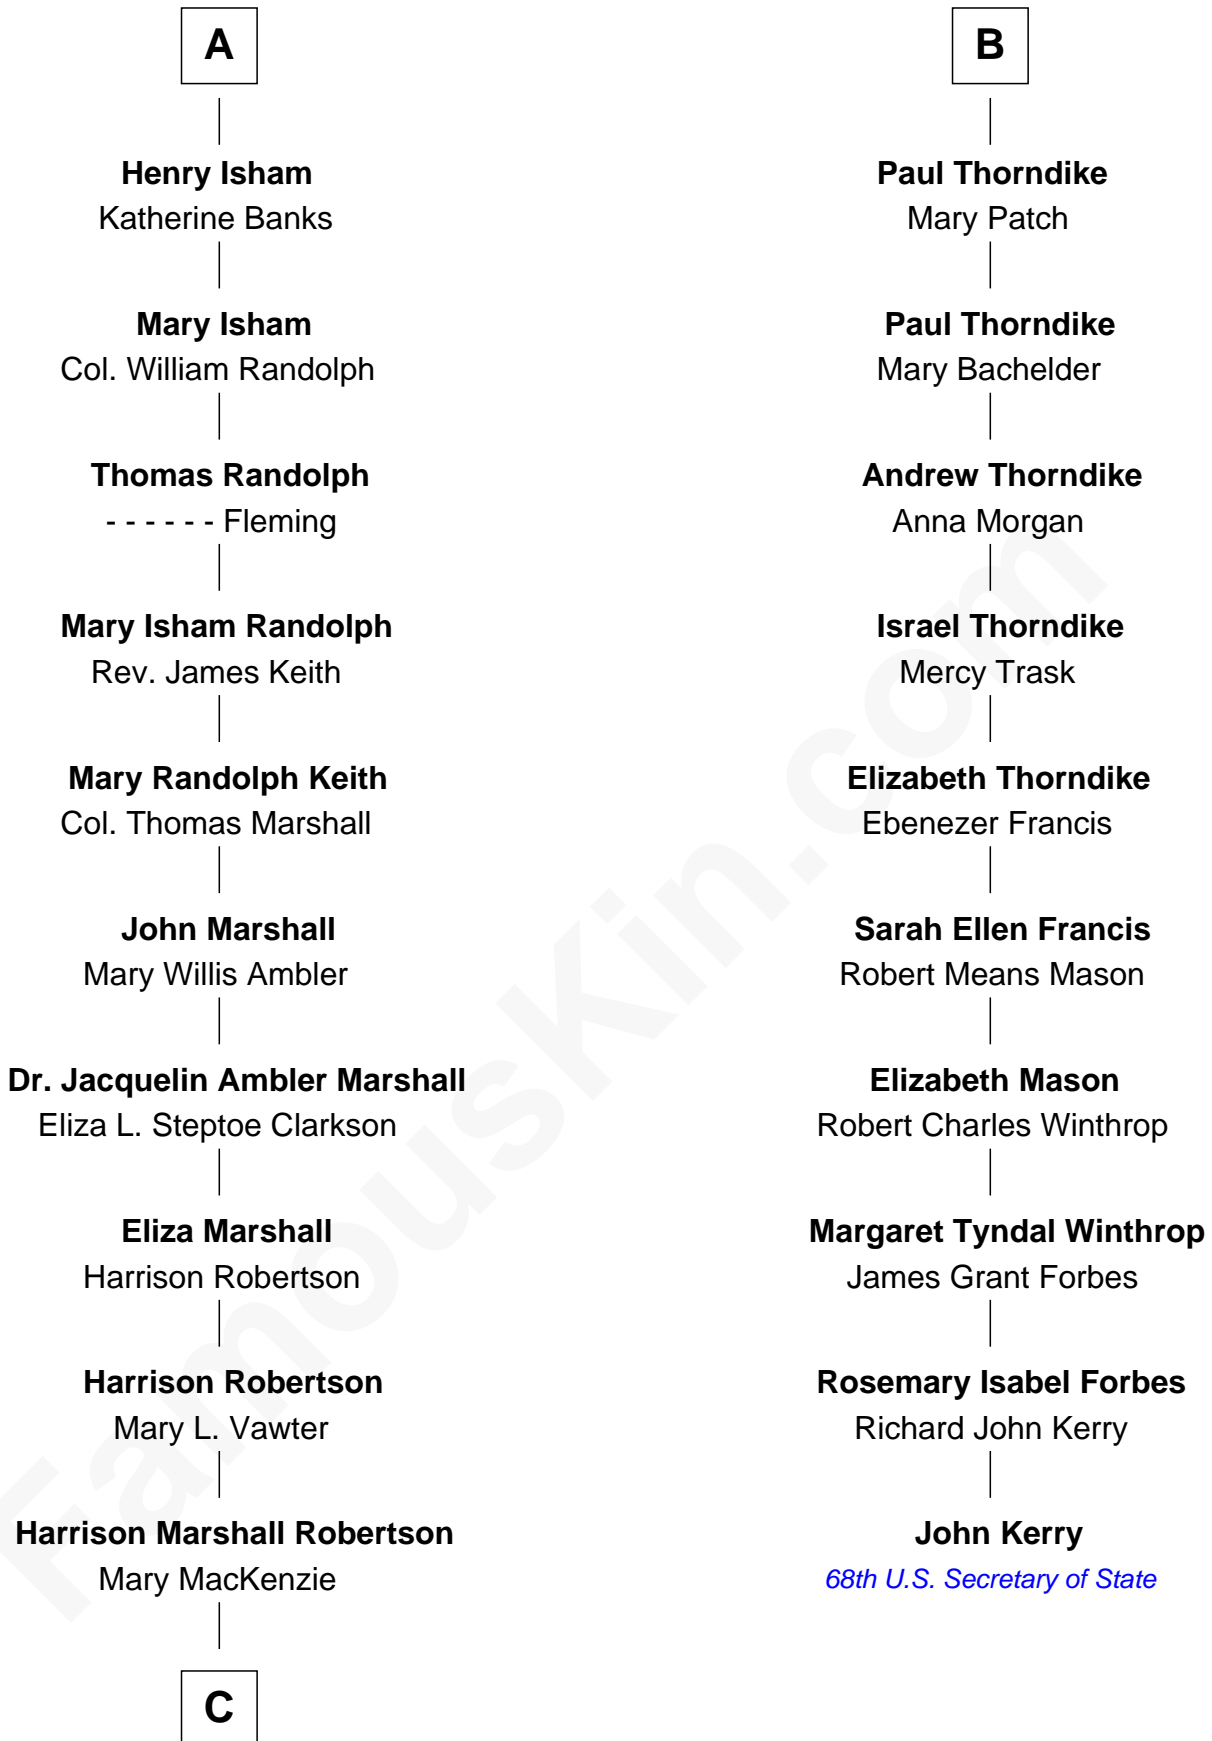

FamousKin.com
Relationship Chart of
Mary Chapin Carpenter
Singer and Songwriter

16th cousin 2 times removed of
John Kerry
68th U.S. Secretary of State

C

—
Mary Bowie Robertson

Chapin Carpenter

—
Mary Chapin Carpenter

Singer and Songwriter

FamousKin.com