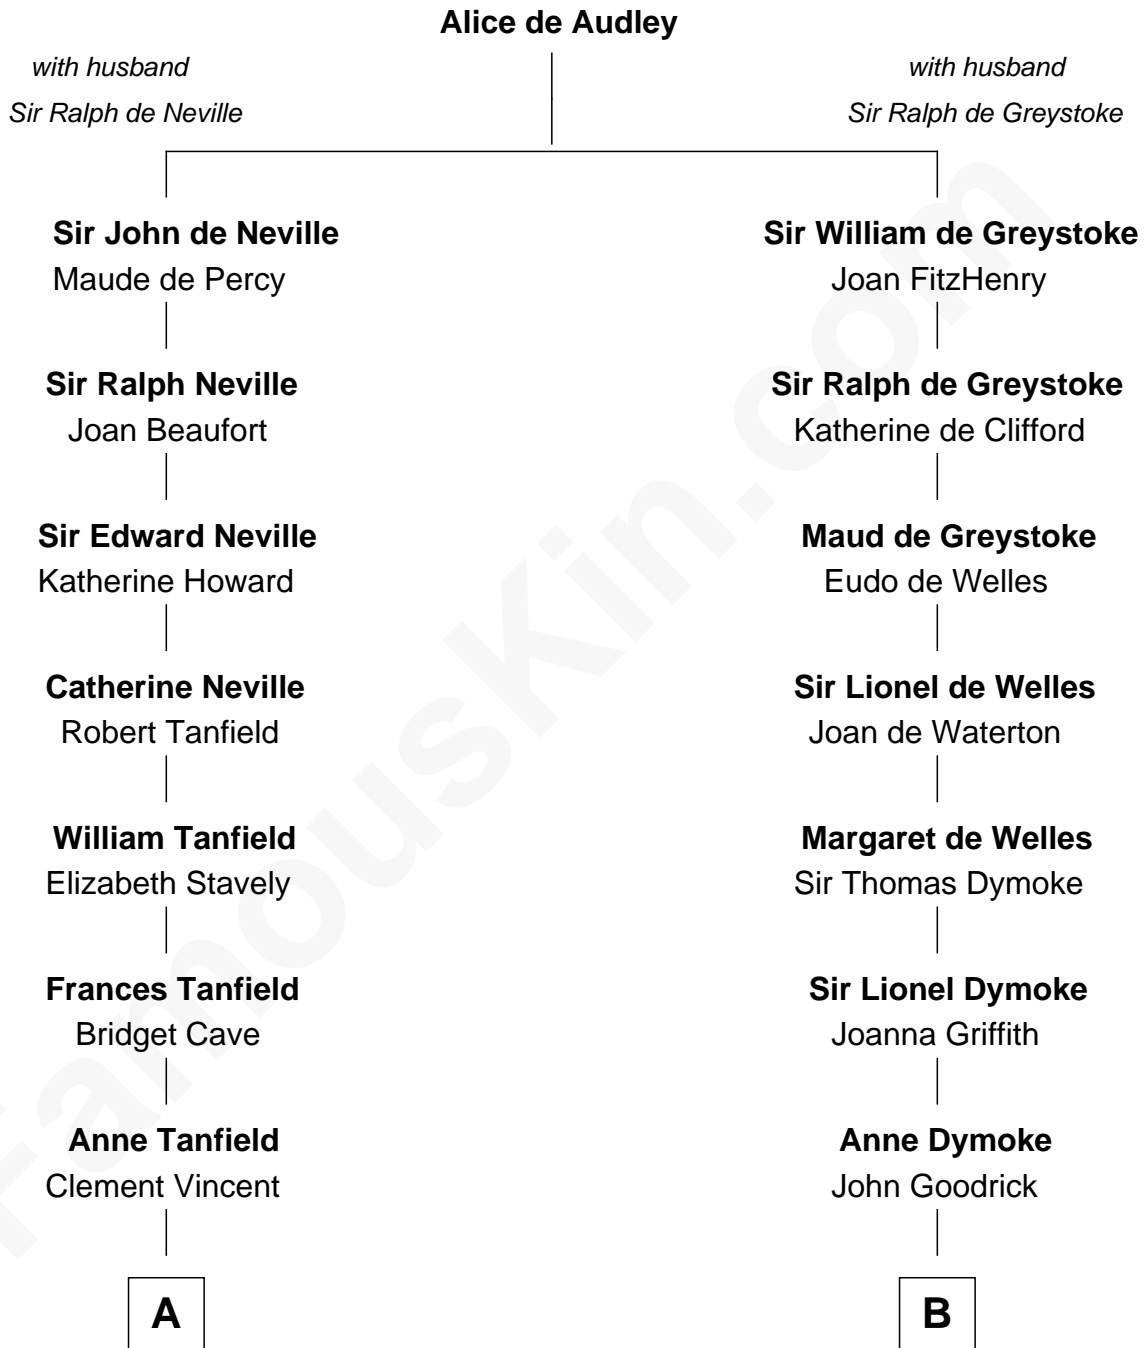

FamousKin.com

Relationship Chart of

Mary Chapin Carpenter

Singer and Songwriter

20th cousin of

Lucille Ball

TV Actress - "I Love Lucy"

C

Harrison Robertson

Mary L. Vawter

Harrison Marshall Robertson

Mary MacKenzie

Mary Bowie Robertson

Chapin Carpenter

Mary Chapin Carpenter

Singer and Songwriter