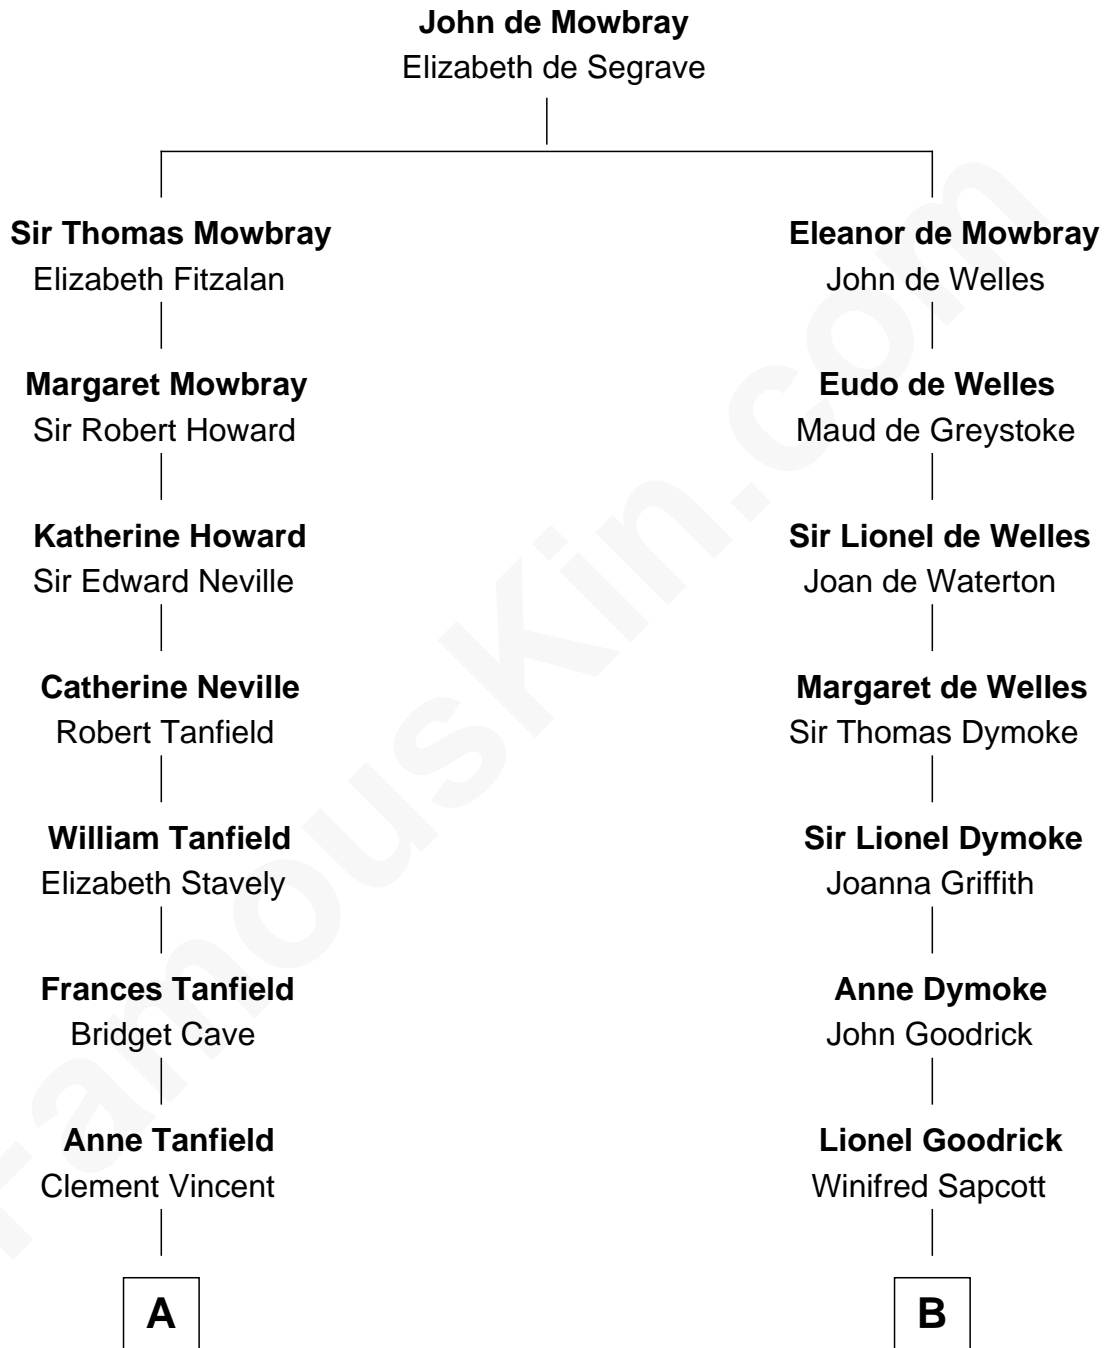

FamousKin.com
Relationship Chart of
Mary Chapin Carpenter
Singer and Songwriter

19th cousin 1 time removed of

Lucille Ball
TV Actress - "I Love Lucy"

FamousKin.com