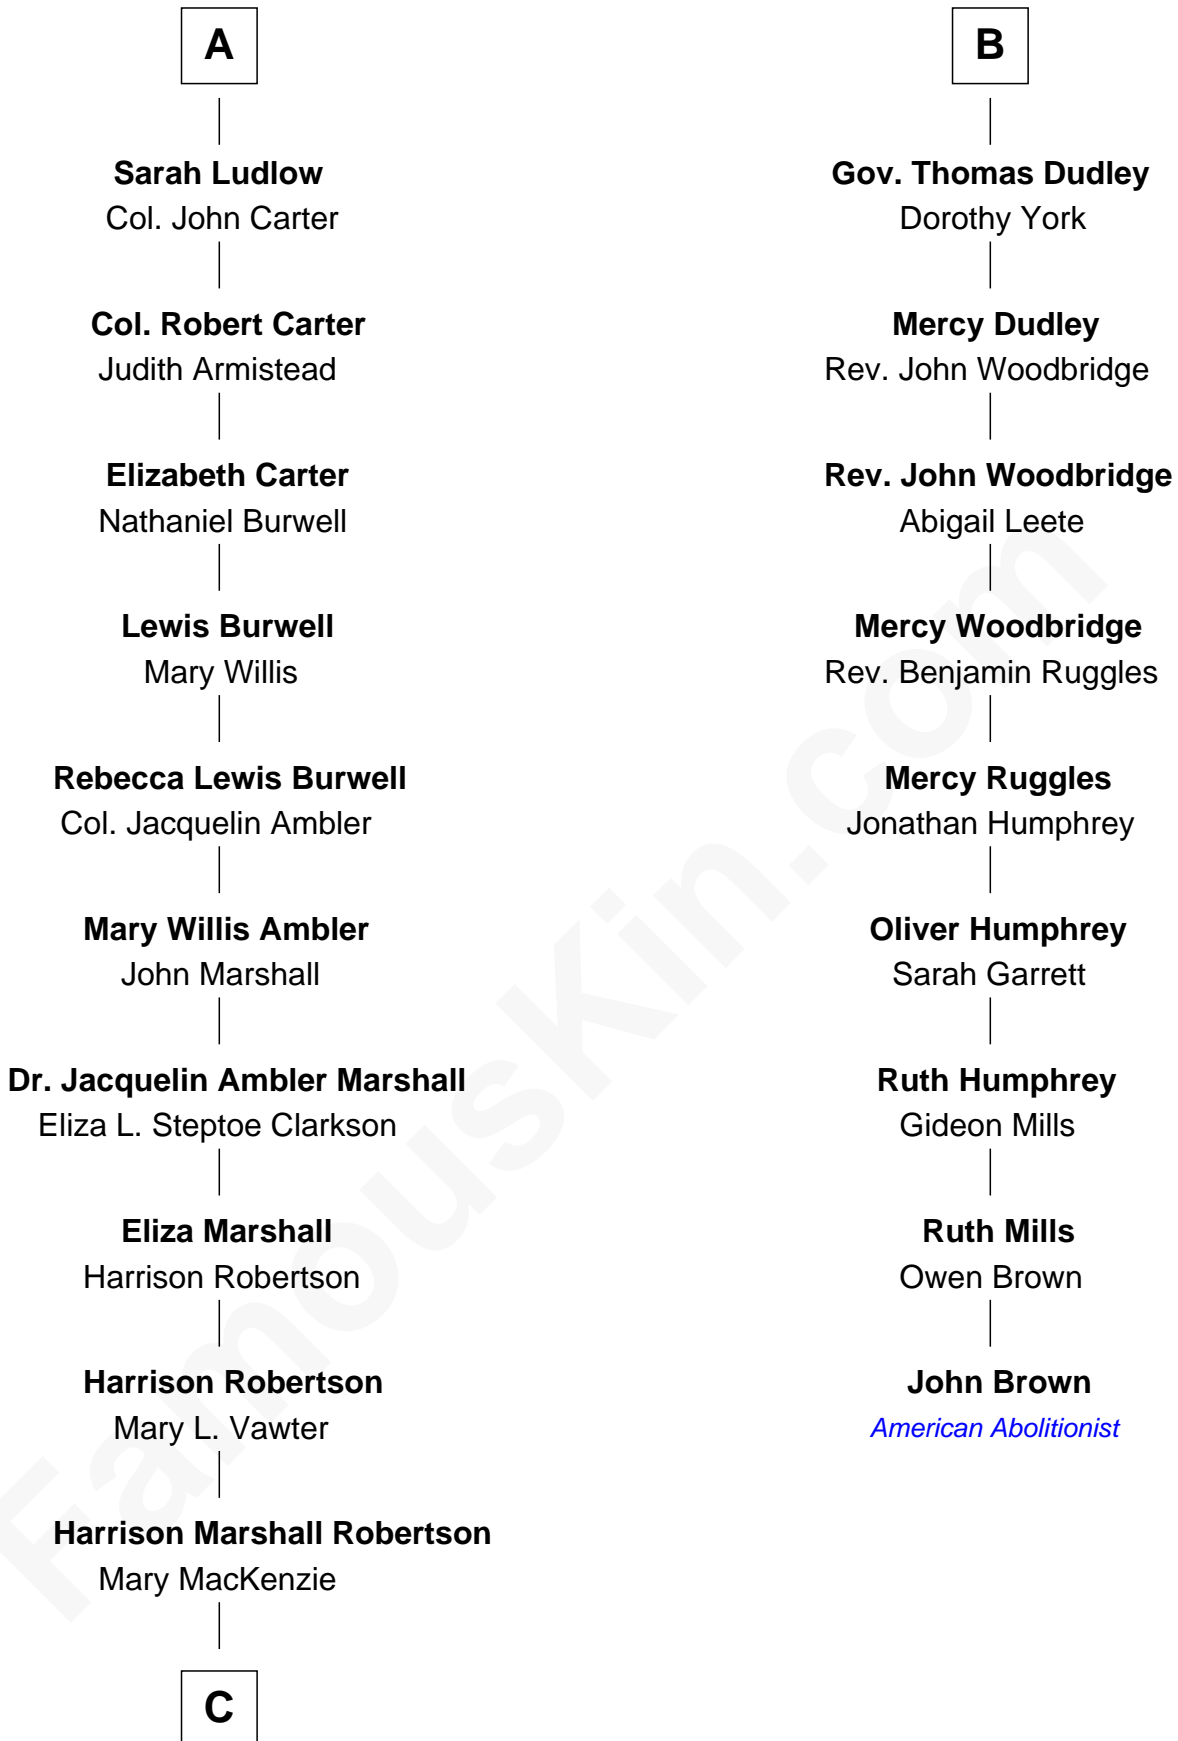

FamousKin.com
Relationship Chart of
Mary Chapin Carpenter
Singer and Songwriter

15th cousin 3 times removed of

John Brown
American Abolitionist

C

—
Mary Bowie Robertson
Chapin Carpenter

—
Mary Chapin Carpenter
Singer and Songwriter

FamousKin.com