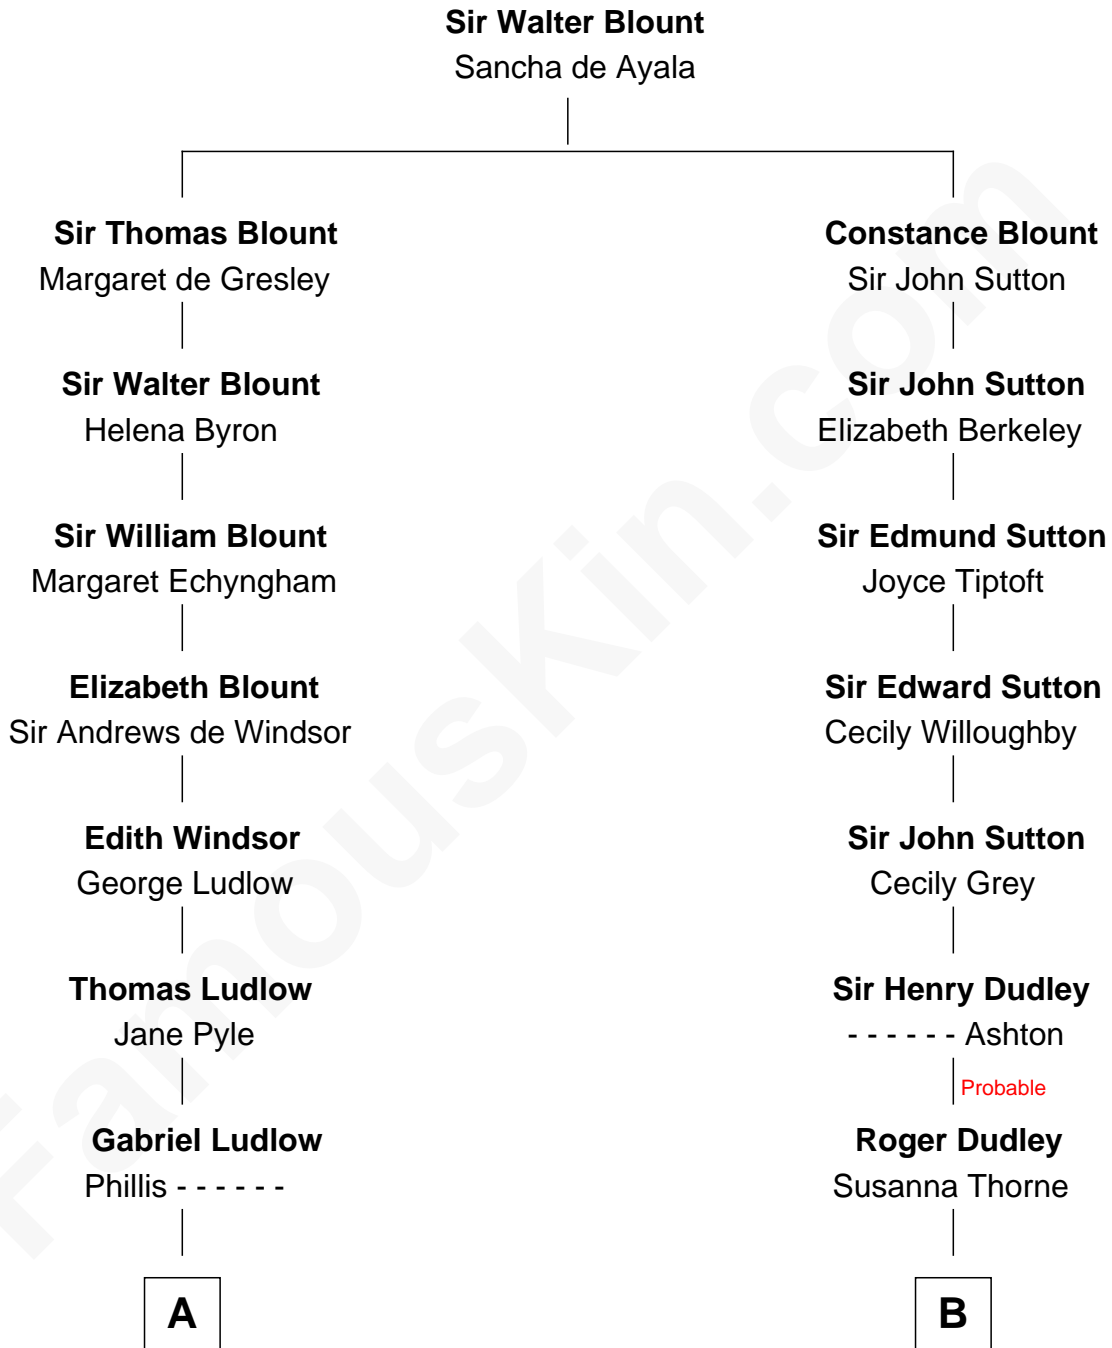

FamousKin.com
Relationship Chart of
Mary Chapin Carpenter
Singer and Songwriter

15th cousin 3 times removed of

John Brown
American Abolitionist

C

—
Mary Bowie Robertson
Chapin Carpenter

—
Mary Chapin Carpenter
Singer and Songwriter

FamousKin.com