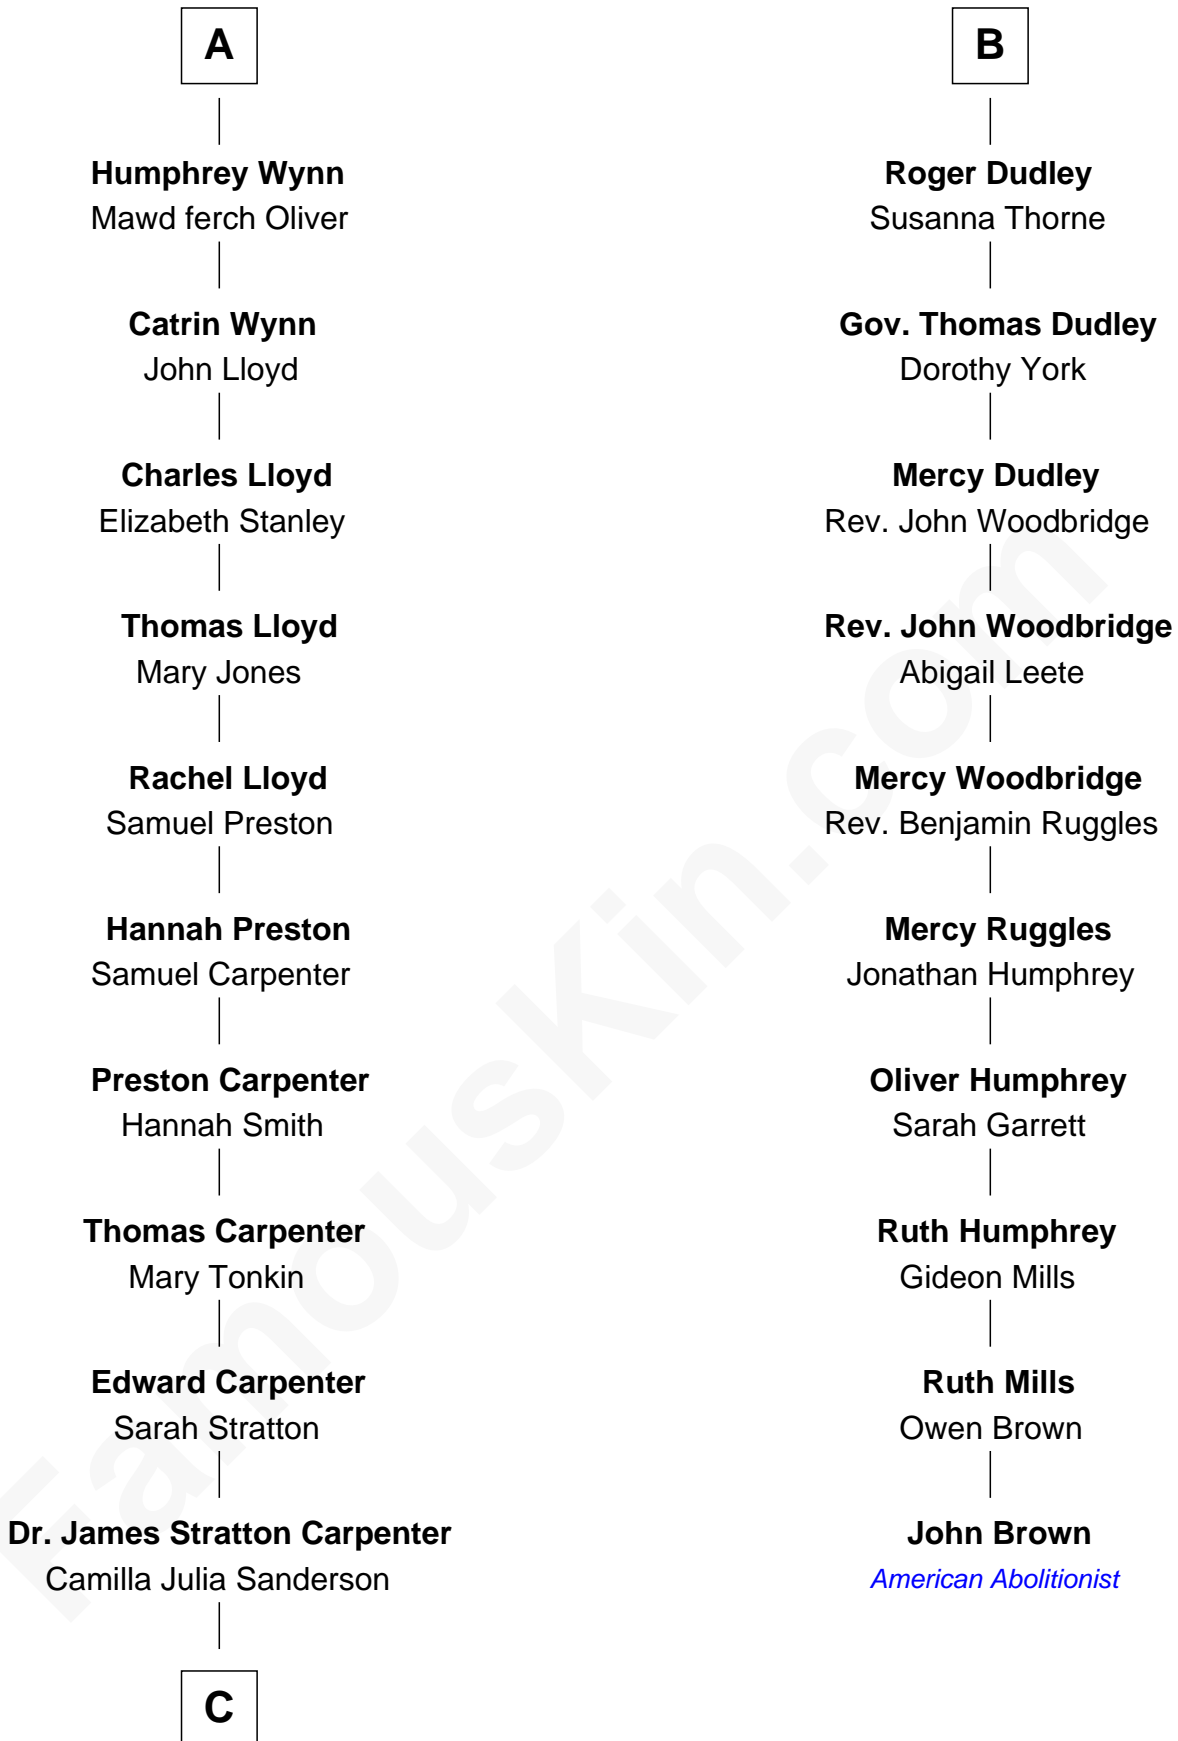

FamousKin.com
Relationship Chart of
Mary Chapin Carpenter
Singer and Songwriter

16th cousin 5 times removed of

John Brown
American Abolitionist

C

Dr. John Thomas Carpenter

Eliza Adelaide Hill

Dr. James Stratton Carpenter

Lillian Louise Chapin

Chapin Carpenter

Ruth Smythe

Chapin Carpenter

Mary Bowie Robertson

Mary Chapin Carpenter

Singer and Songwriter

FamousKin.com