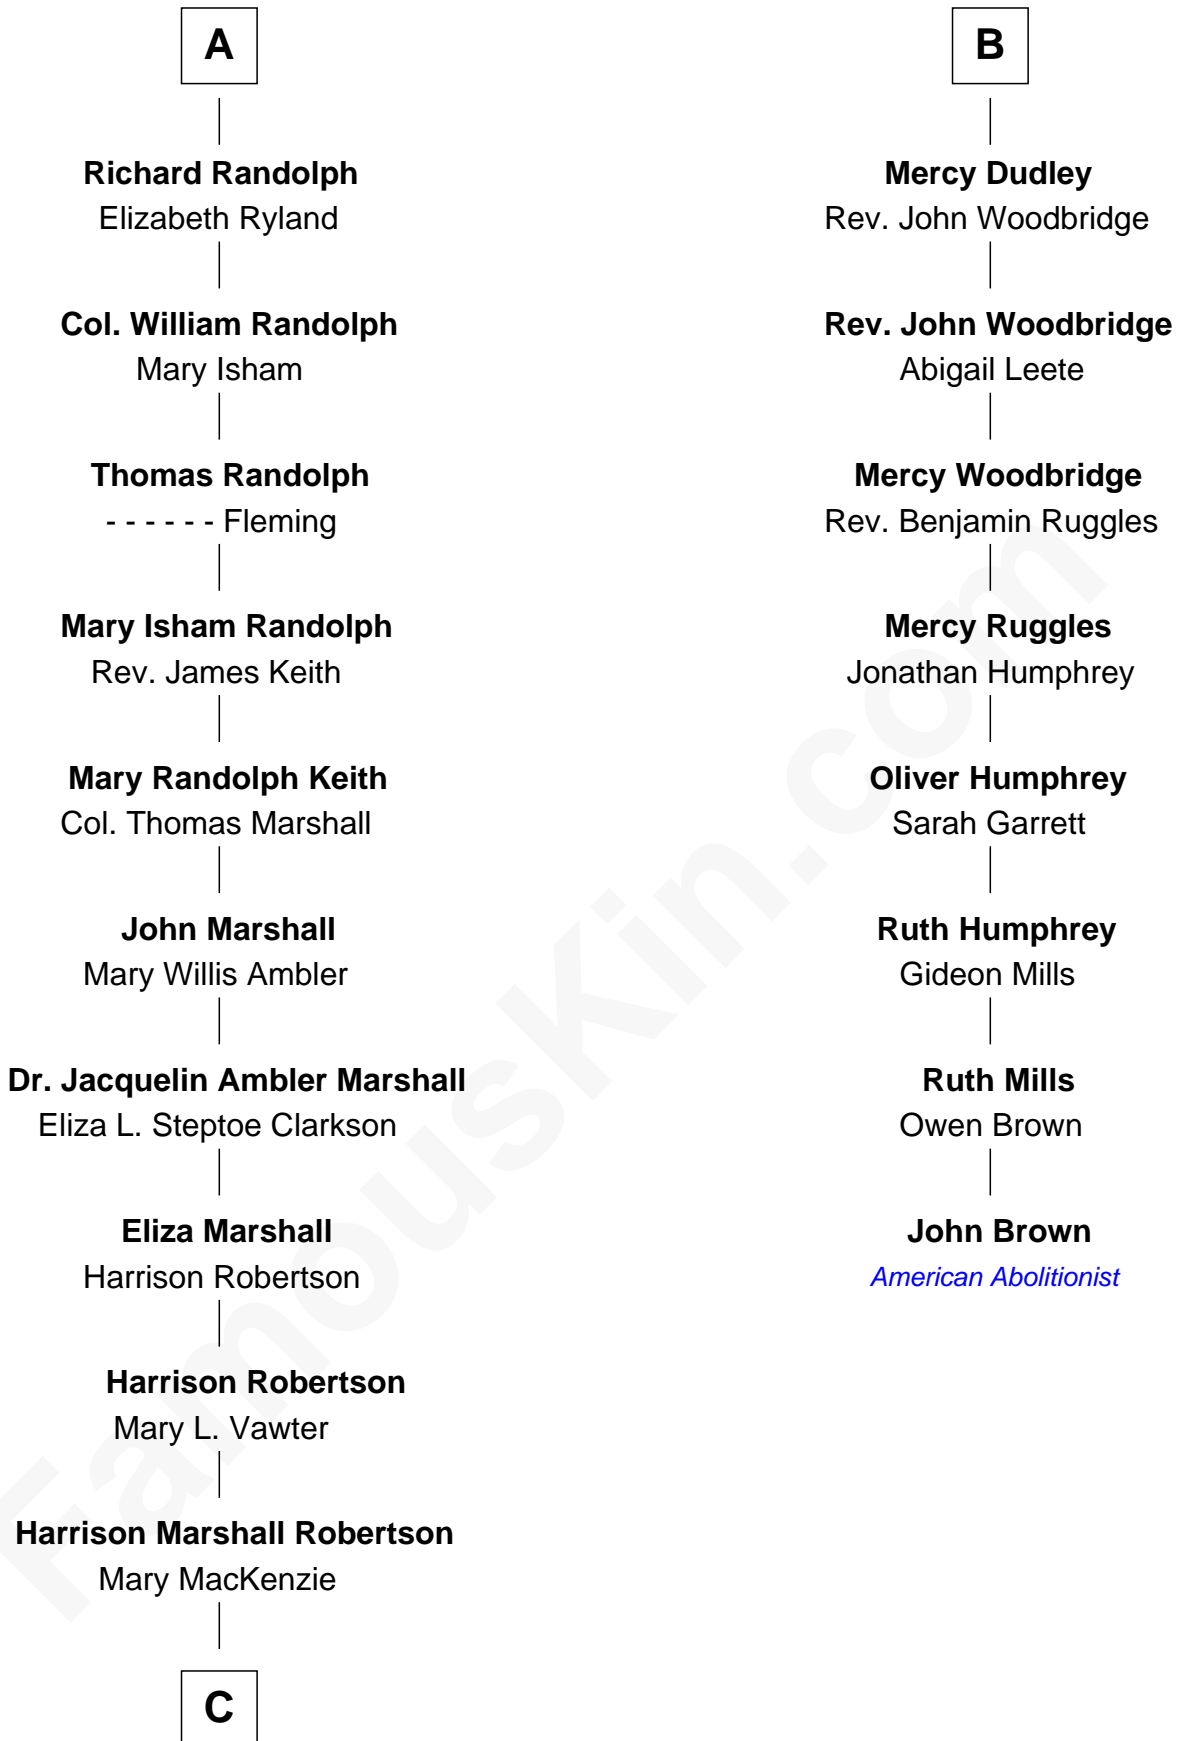

FamousKin.com
Relationship Chart of
Mary Chapin Carpenter
Singer and Songwriter

14th cousin 4 times removed of

John Brown
American Abolitionist

Sir Ralph Neville
 Joan Beaufort

Sir Edward Neville
 Katherine Howard

Katherine Neville
 Sir Thomas Strangeways

Catherine Neville
 Robert Tanfield

Joan Strangeways
 Sir William Willoughby

William Tanfield
 Elizabeth Stavelly

Cecily Willoughby
 Sir Edward Sutton

Frances Tanfield
 Bridget Cave

Sir John Sutton
 Cecily Grey

Anne Tanfield
 Clement Vincent

Sir Henry Dudley
 ----- Ashton

Elizabeth Vincent
 Richard Lane

Roger Dudley
 Susanna Thorne

Dorothy Lane
 William Randolph

Gov. Thomas Dudley
 Dorothy York

A

B

C

—
Mary Bowie Robertson

Chapin Carpenter

—
Mary Chapin Carpenter

Singer and Songwriter

FamousKin.com